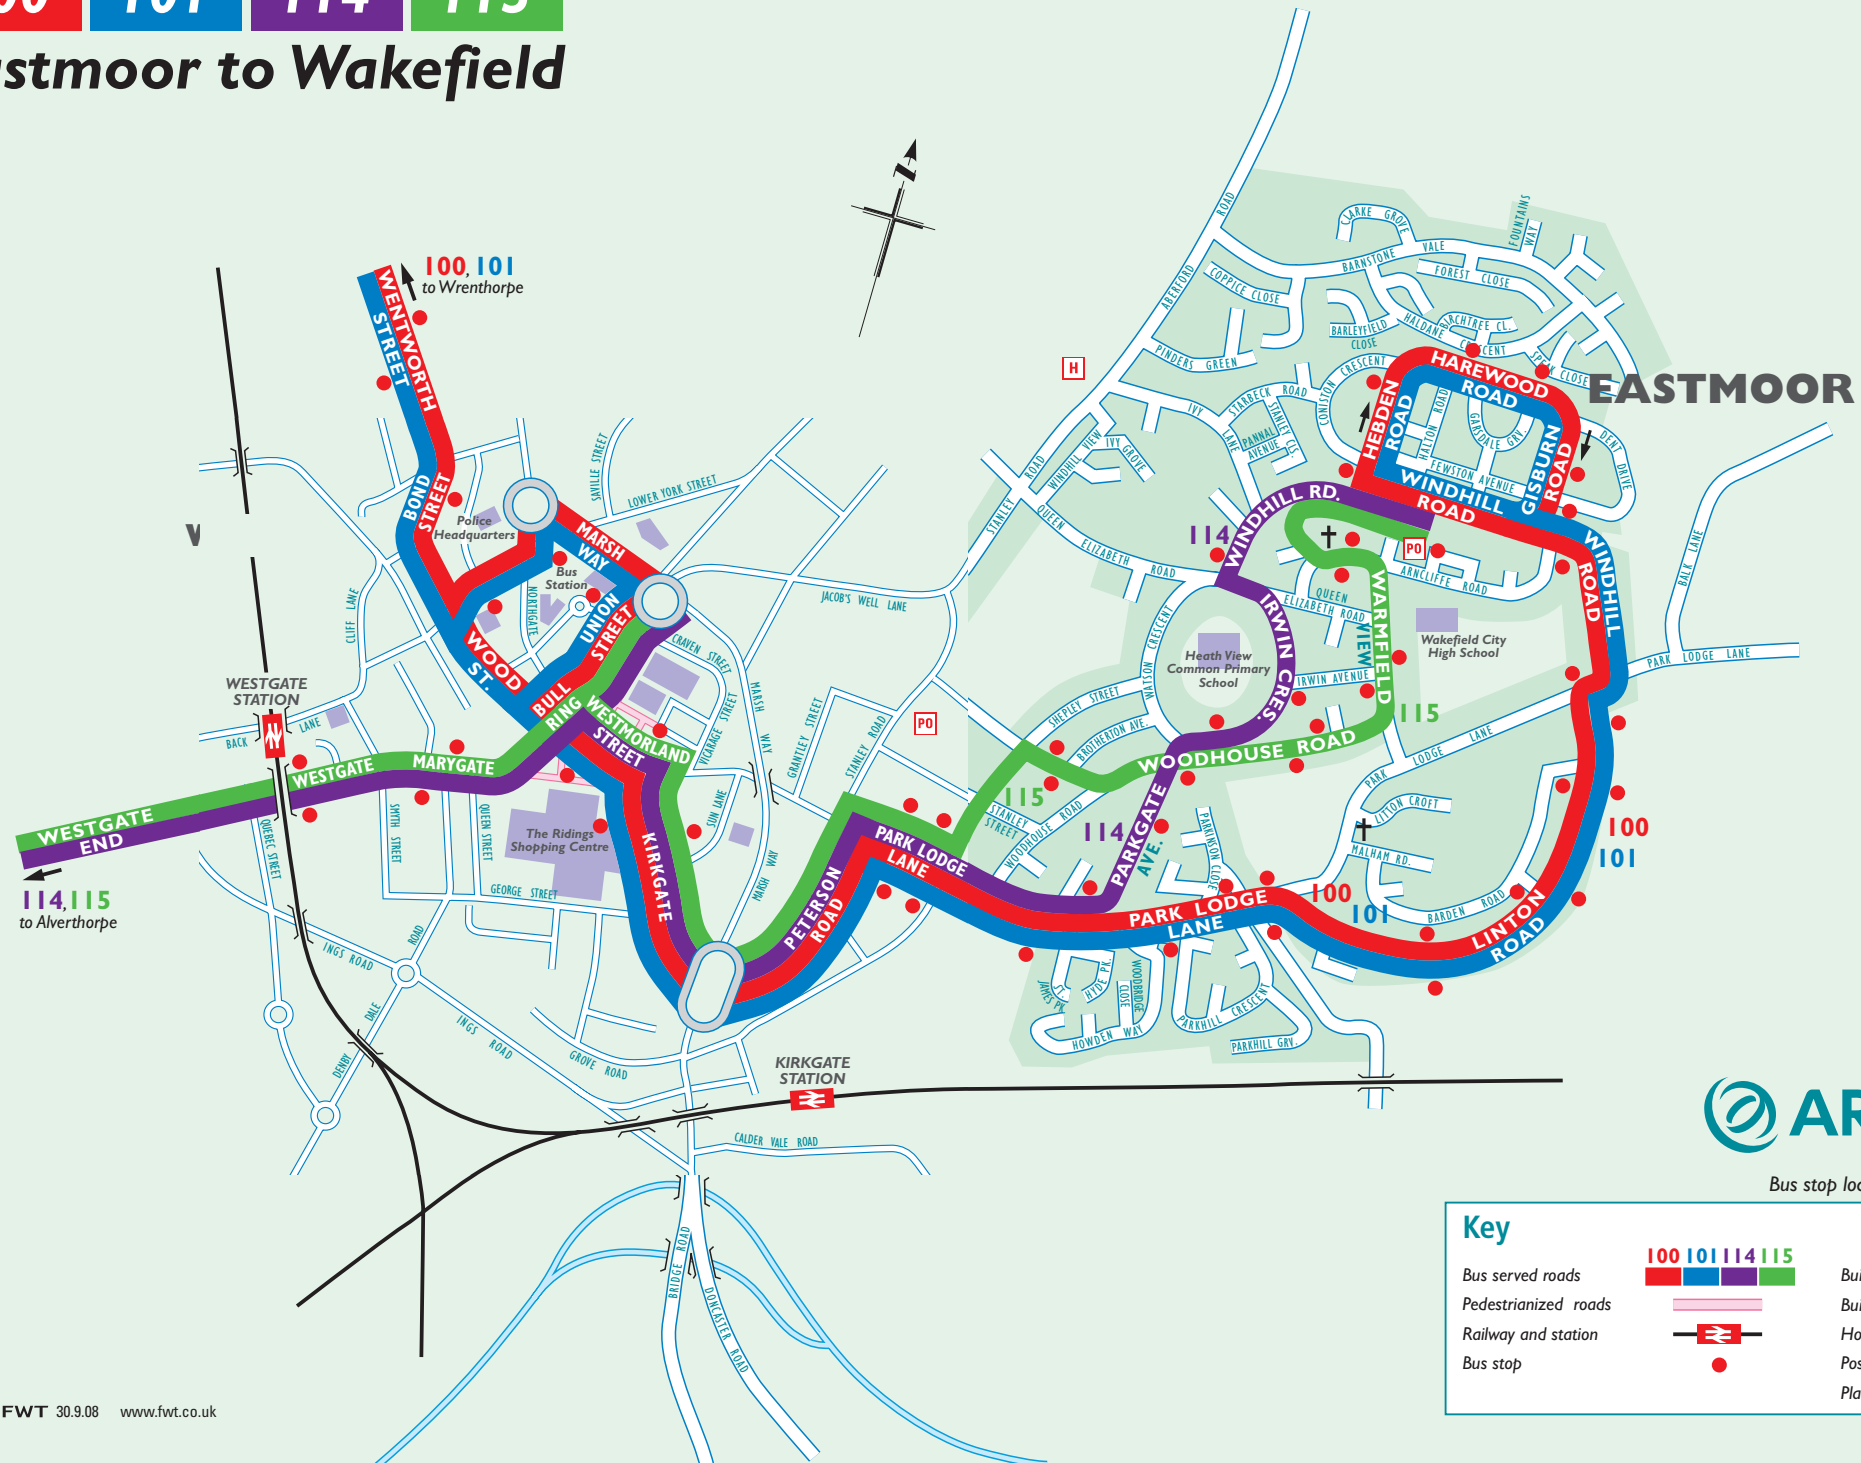

**100 101 114 115**  
**Eastmoor to Wakefield**

Bus stop locations are approximate

Key	
Bus served roads	<b>100 101 114 115</b>
Pedestrianized roads	
Railway and station	
Bus stop	
Building	
Built up area	
Hospital	
Post office	
Place of worship	