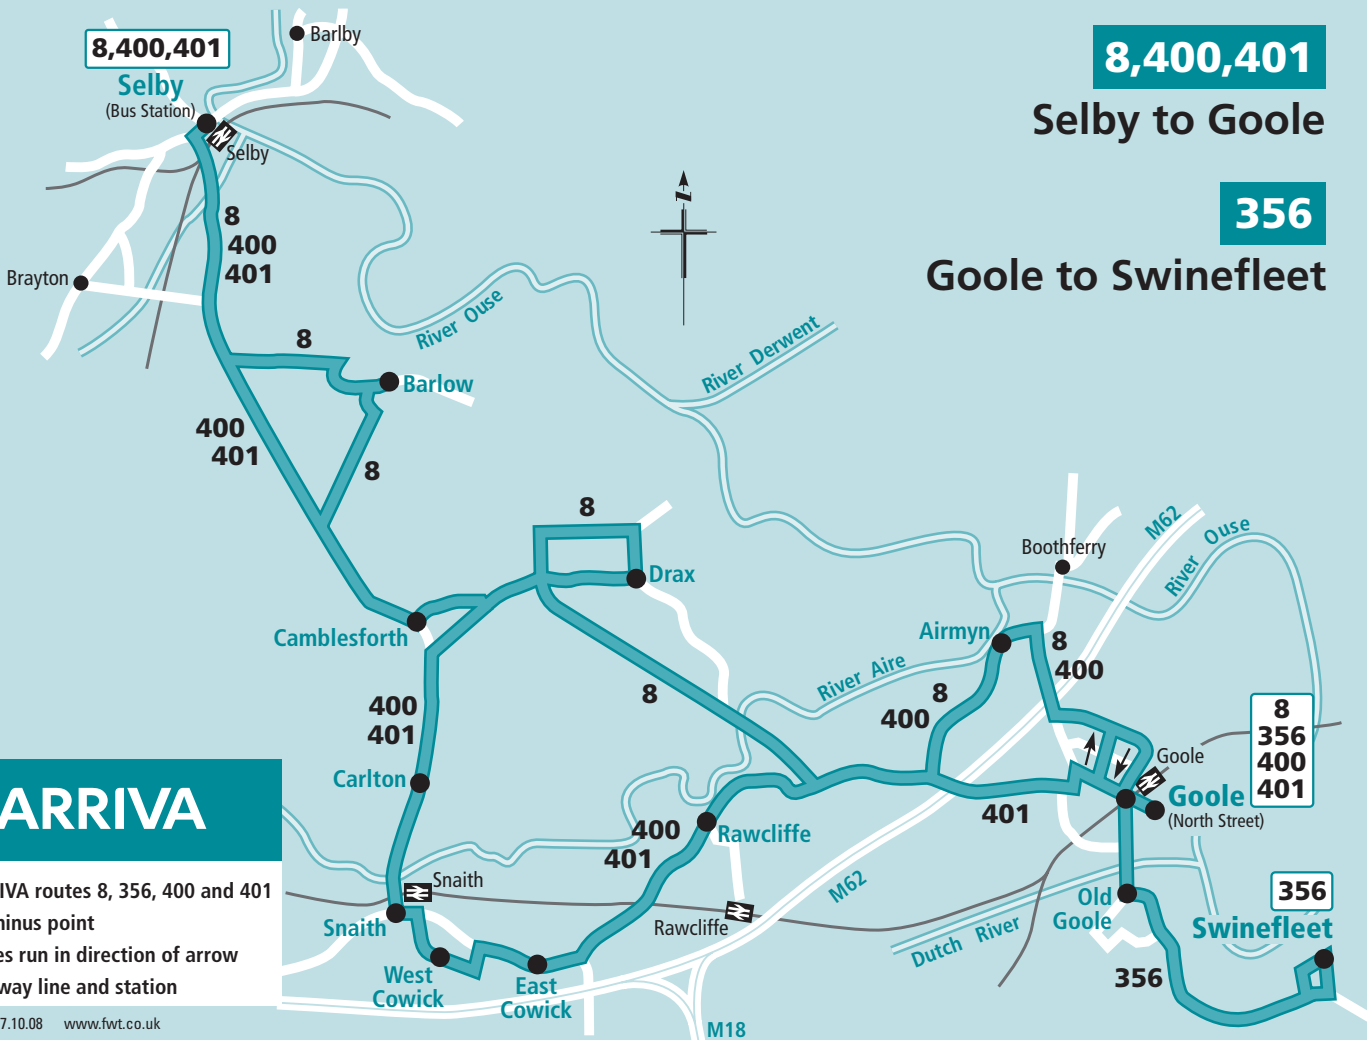

8,400,401

Selby

(Bus Station)

8,400,401

Selby to Goole

356

Goole to Swinefleet

- ARRIVA routes 8, 356, 400 and 401
- Terminus point
- Buses run in direction of arrow
- Railway line and station