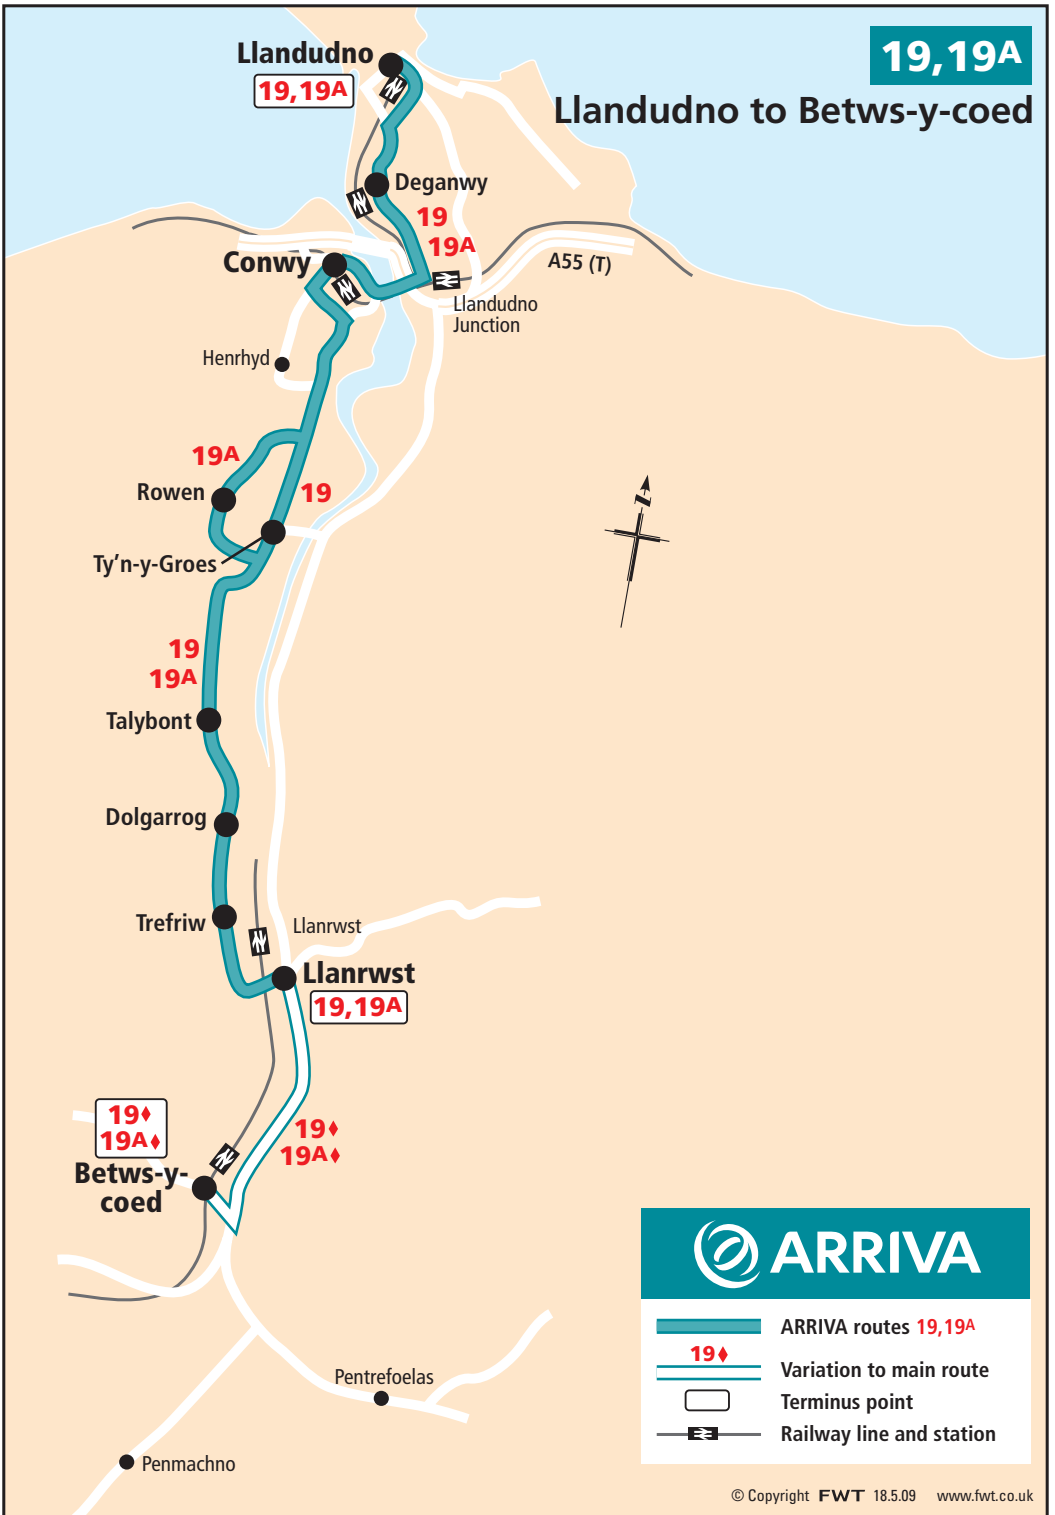

**19,19A**

# Llandudno to Betws-y-coed

- ARRIVA routes **19,19A**
- 19** Variation to main route
- Terminus point
- Railway line and station