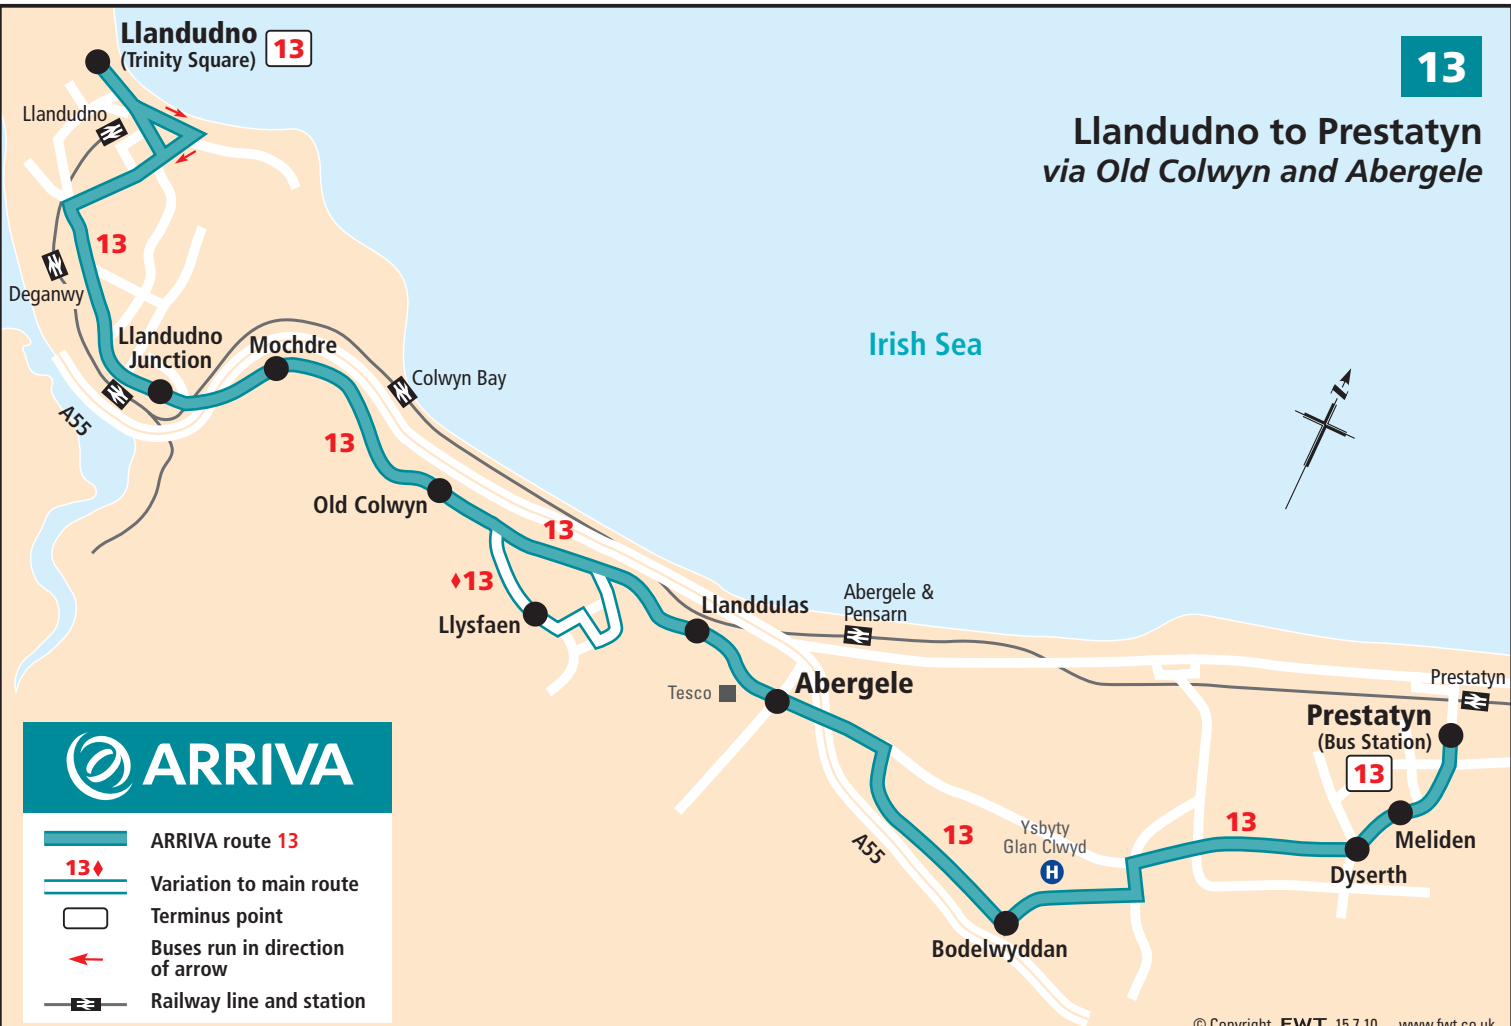

Llandudno to Prestatyn via Old Colwyn and Abergele

- ARRIVA route 13
- 13 ↕ Variation to main route
- Terminus point
- Buses run in direction of arrow
- Railway line and station