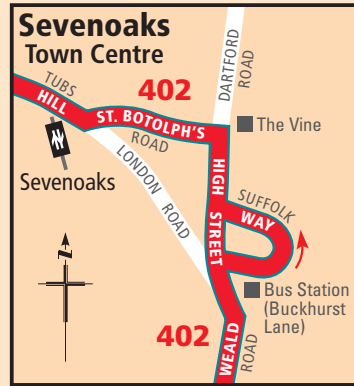

Bromley to Royal Tunbridge Wells via Sevenoaks and Tonbridge

See Sevenoaks Town Centre inset below

* Sainsbury's

- ARRIVA route 402
- 402 ♦ Variation to main route
- * Terminus point
- ← Buses run in direction of arrow
- Railway line and station