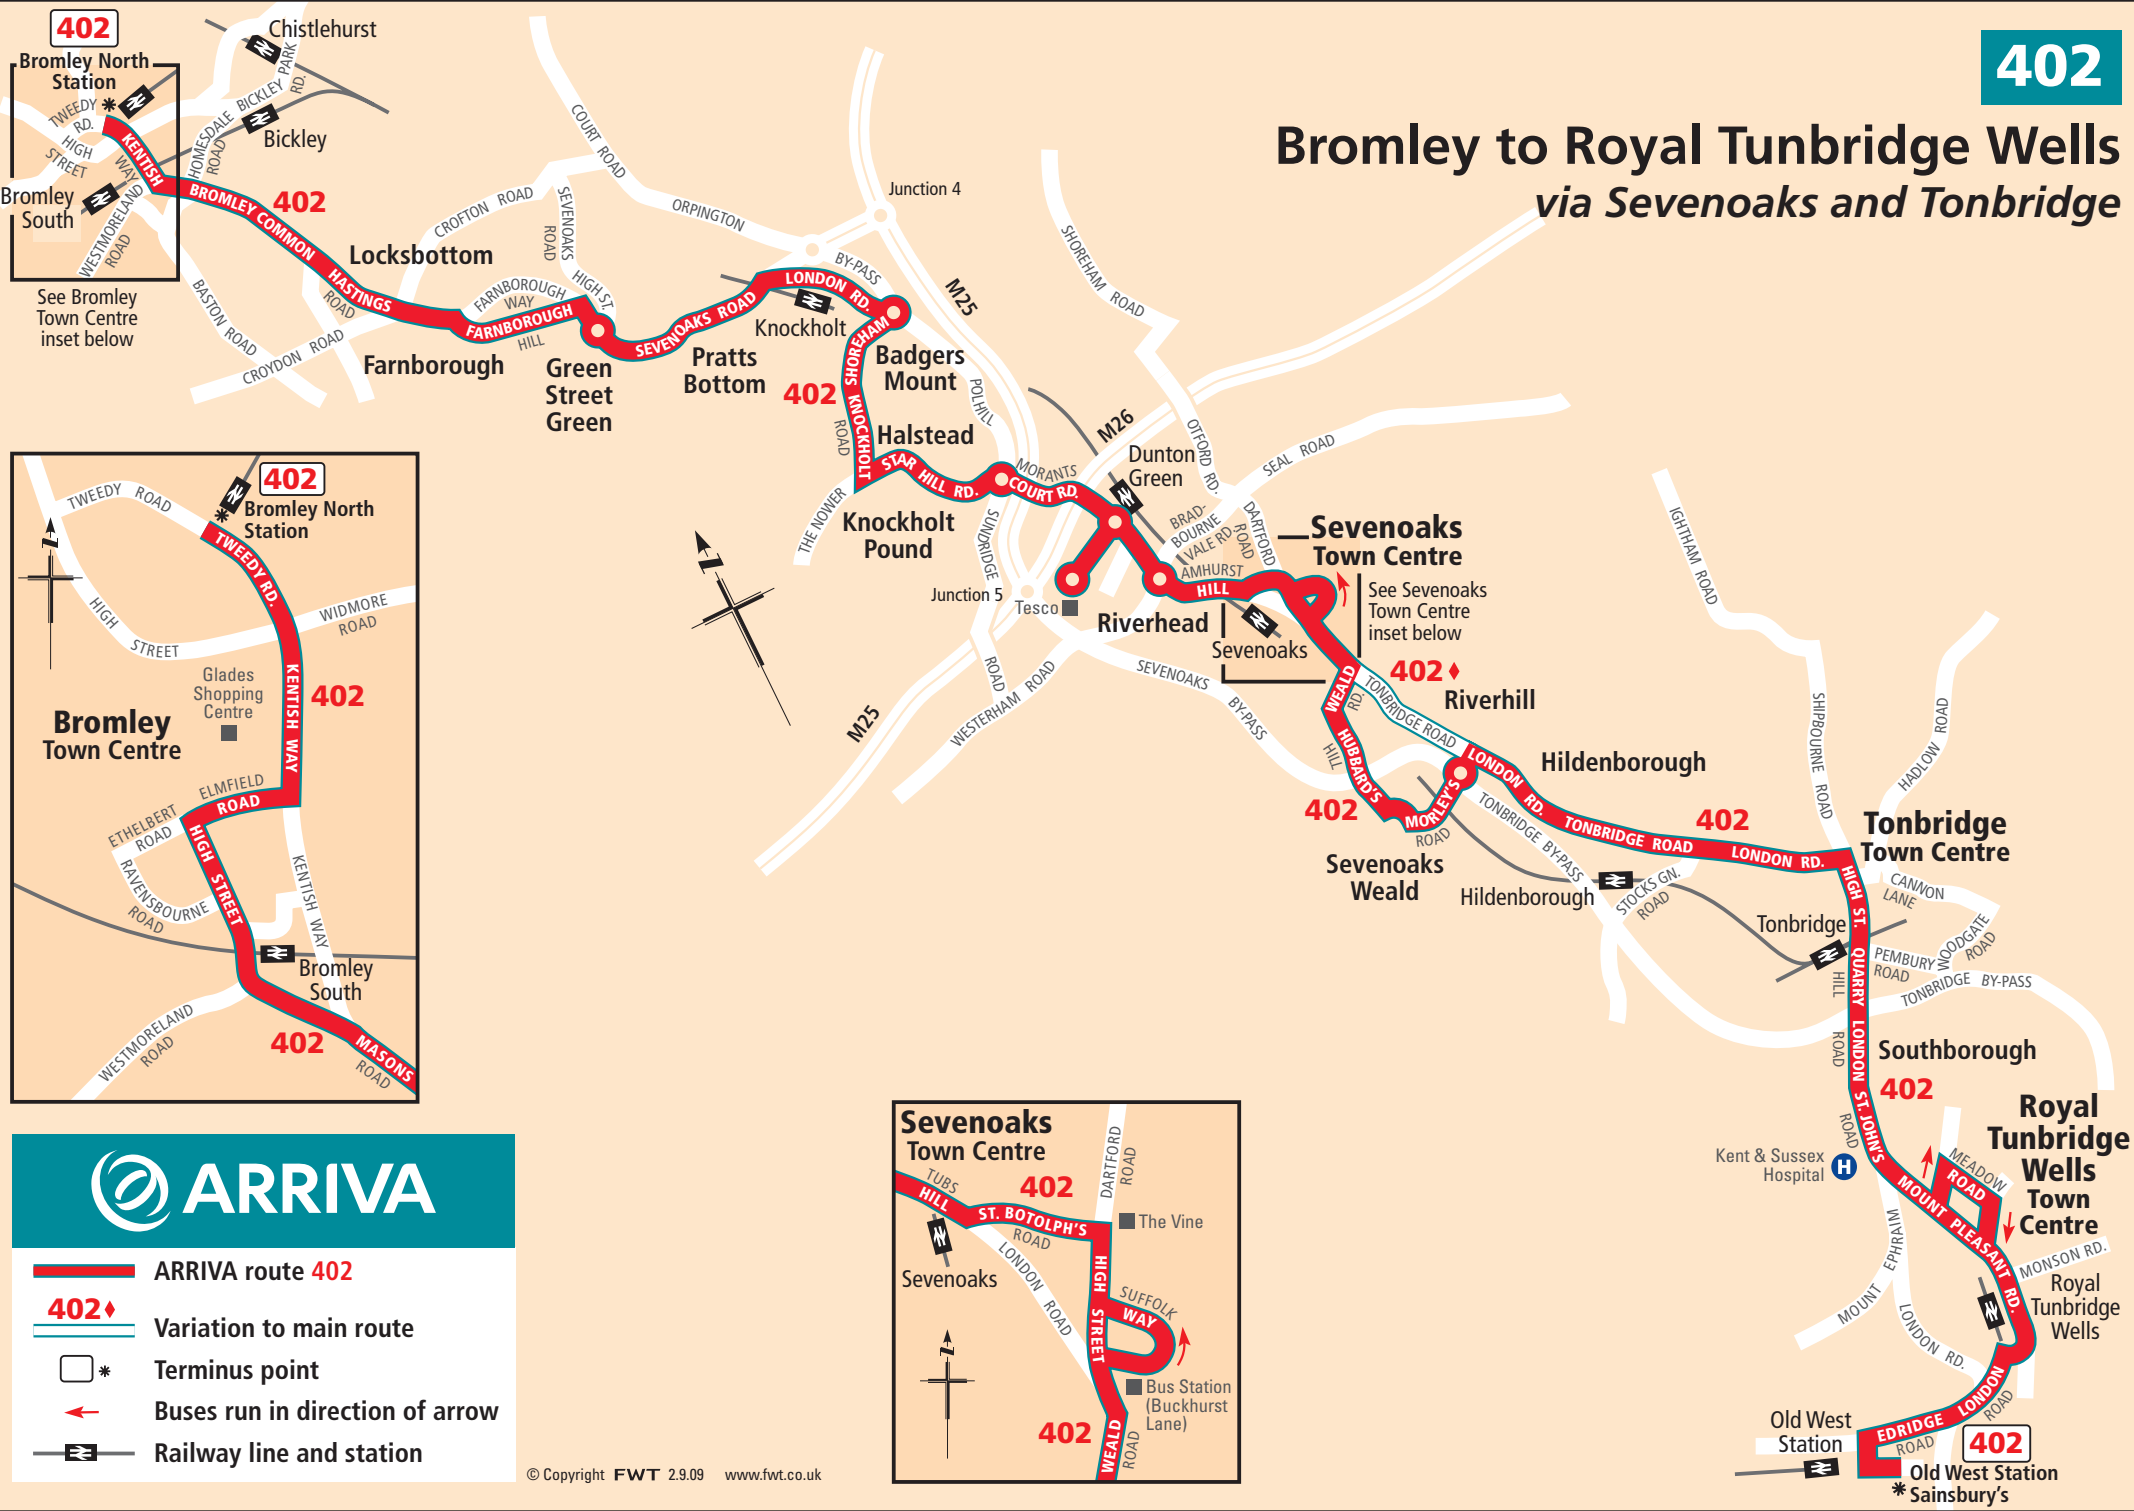

Bromley to Royal Tunbridge Wells via Sevenoaks and Tonbridge

See Sevenoaks Town Centre inset below

* Sainsbury's

- ARRIVA route 402
- 402 ♦ Variation to main route
- * Terminus point
- ← Buses run in direction of arrow
- Railway line and station