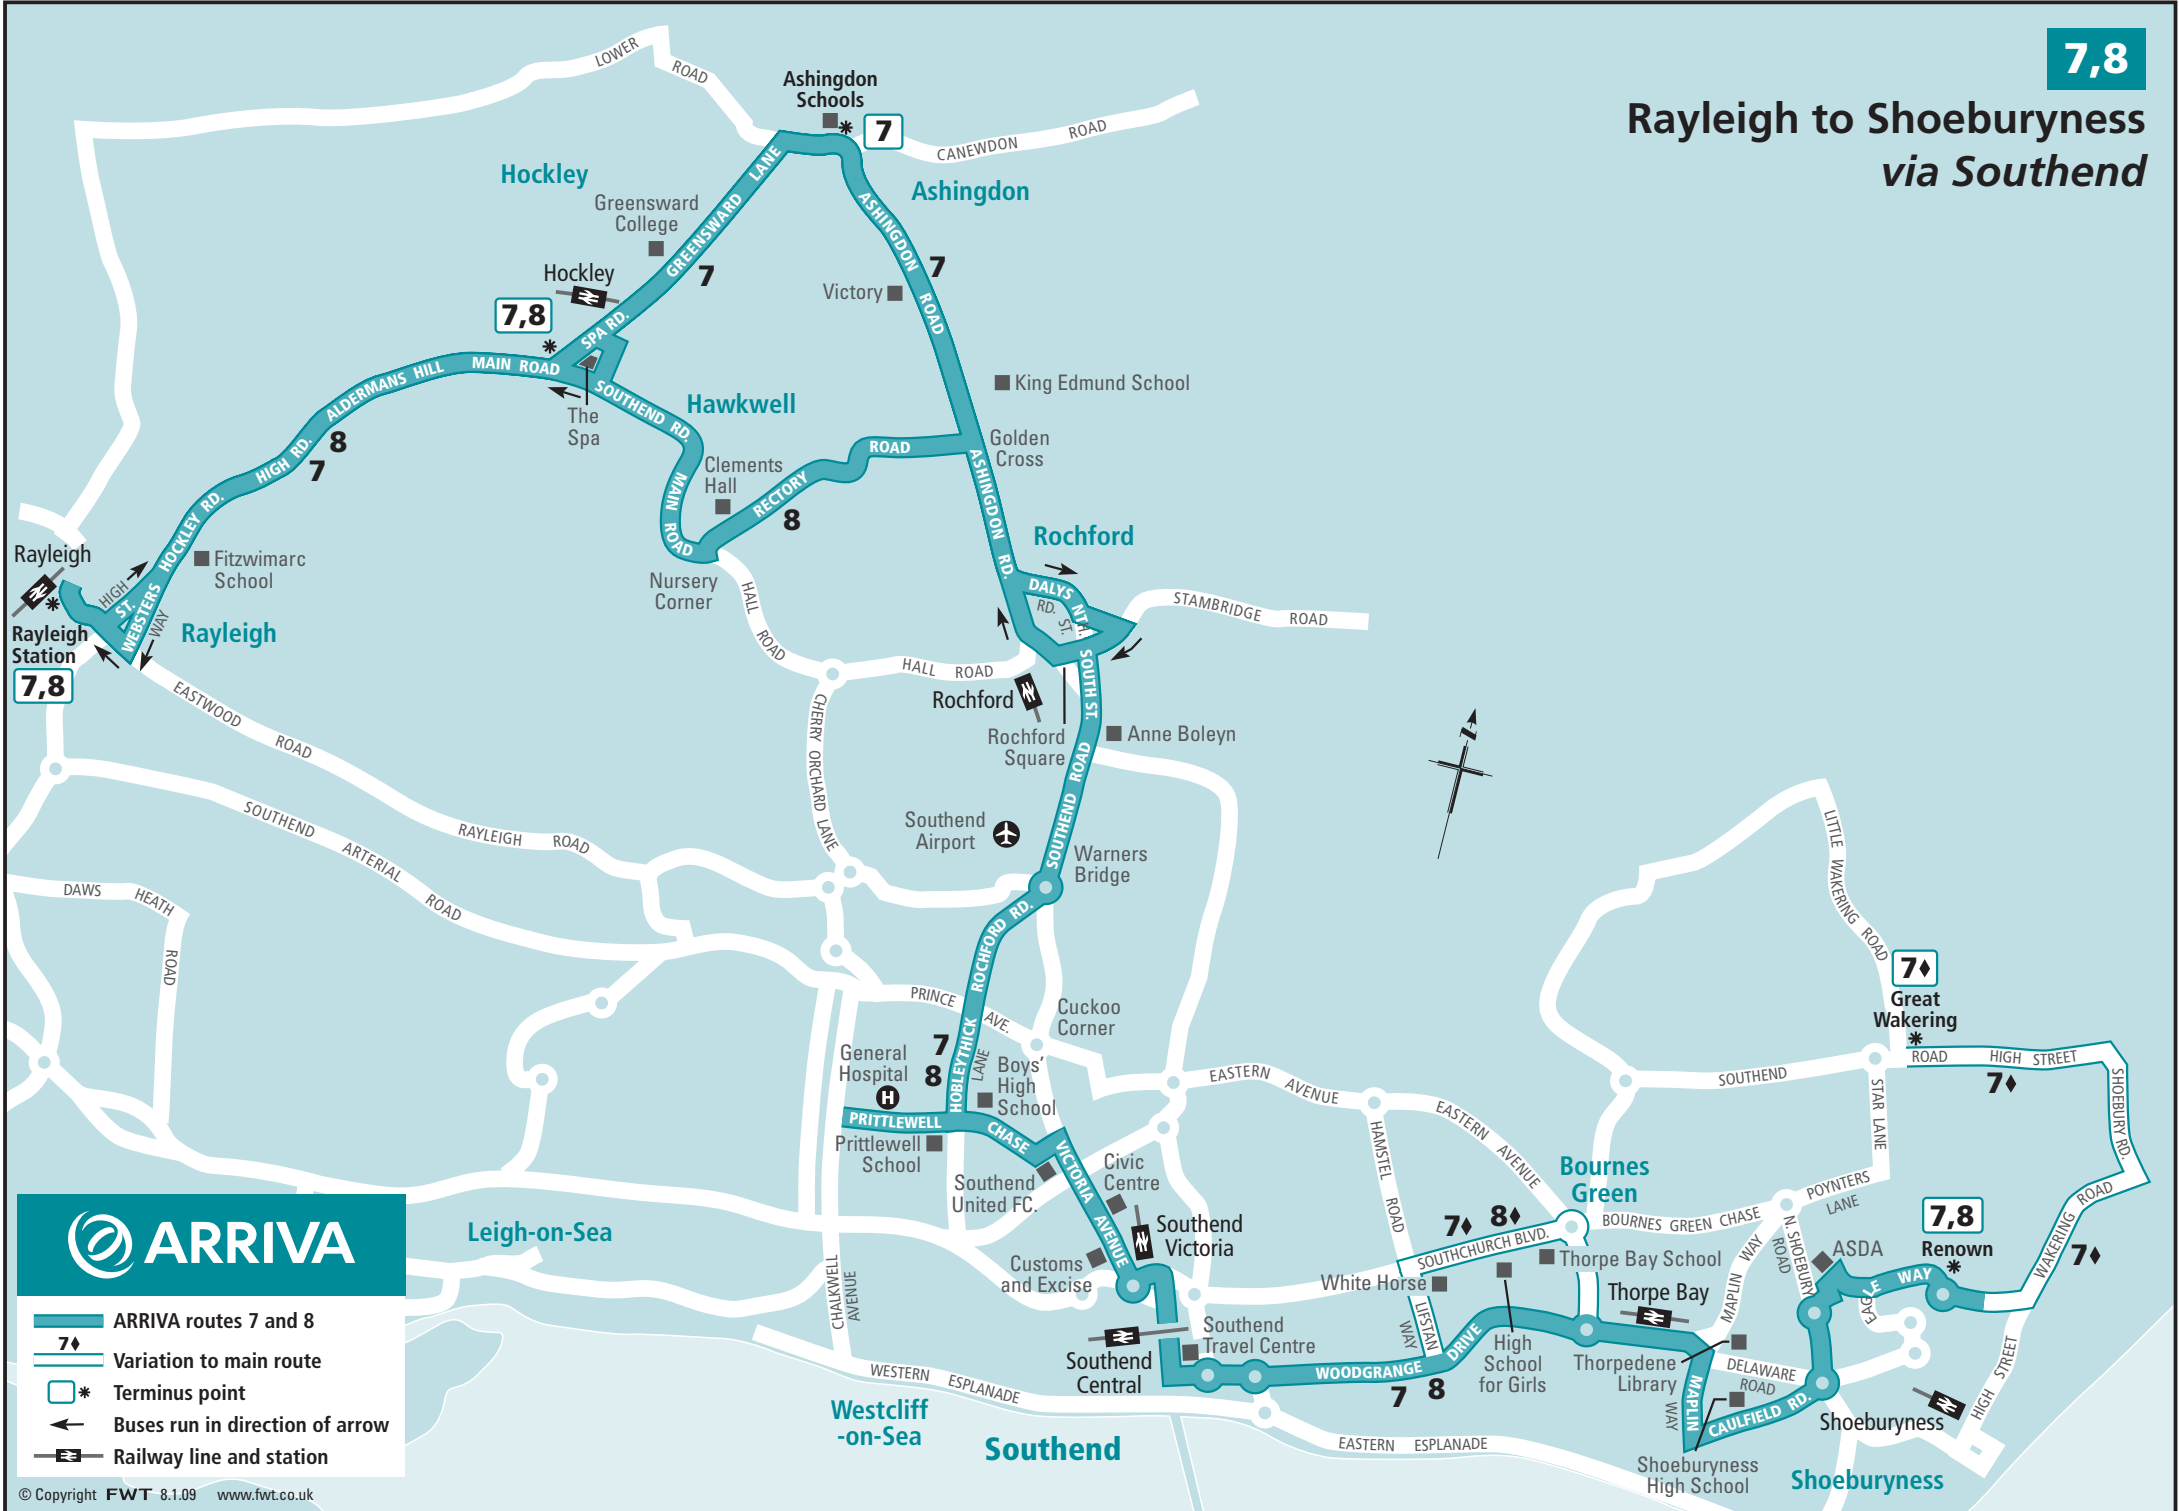

# Rayleigh to Shoeburyness via Southend

- ARRIVA routes 7 and 8
- 7 Variation to main route
- \* Terminus point
- ← Buses run in direction of arrow
- Railway line and station