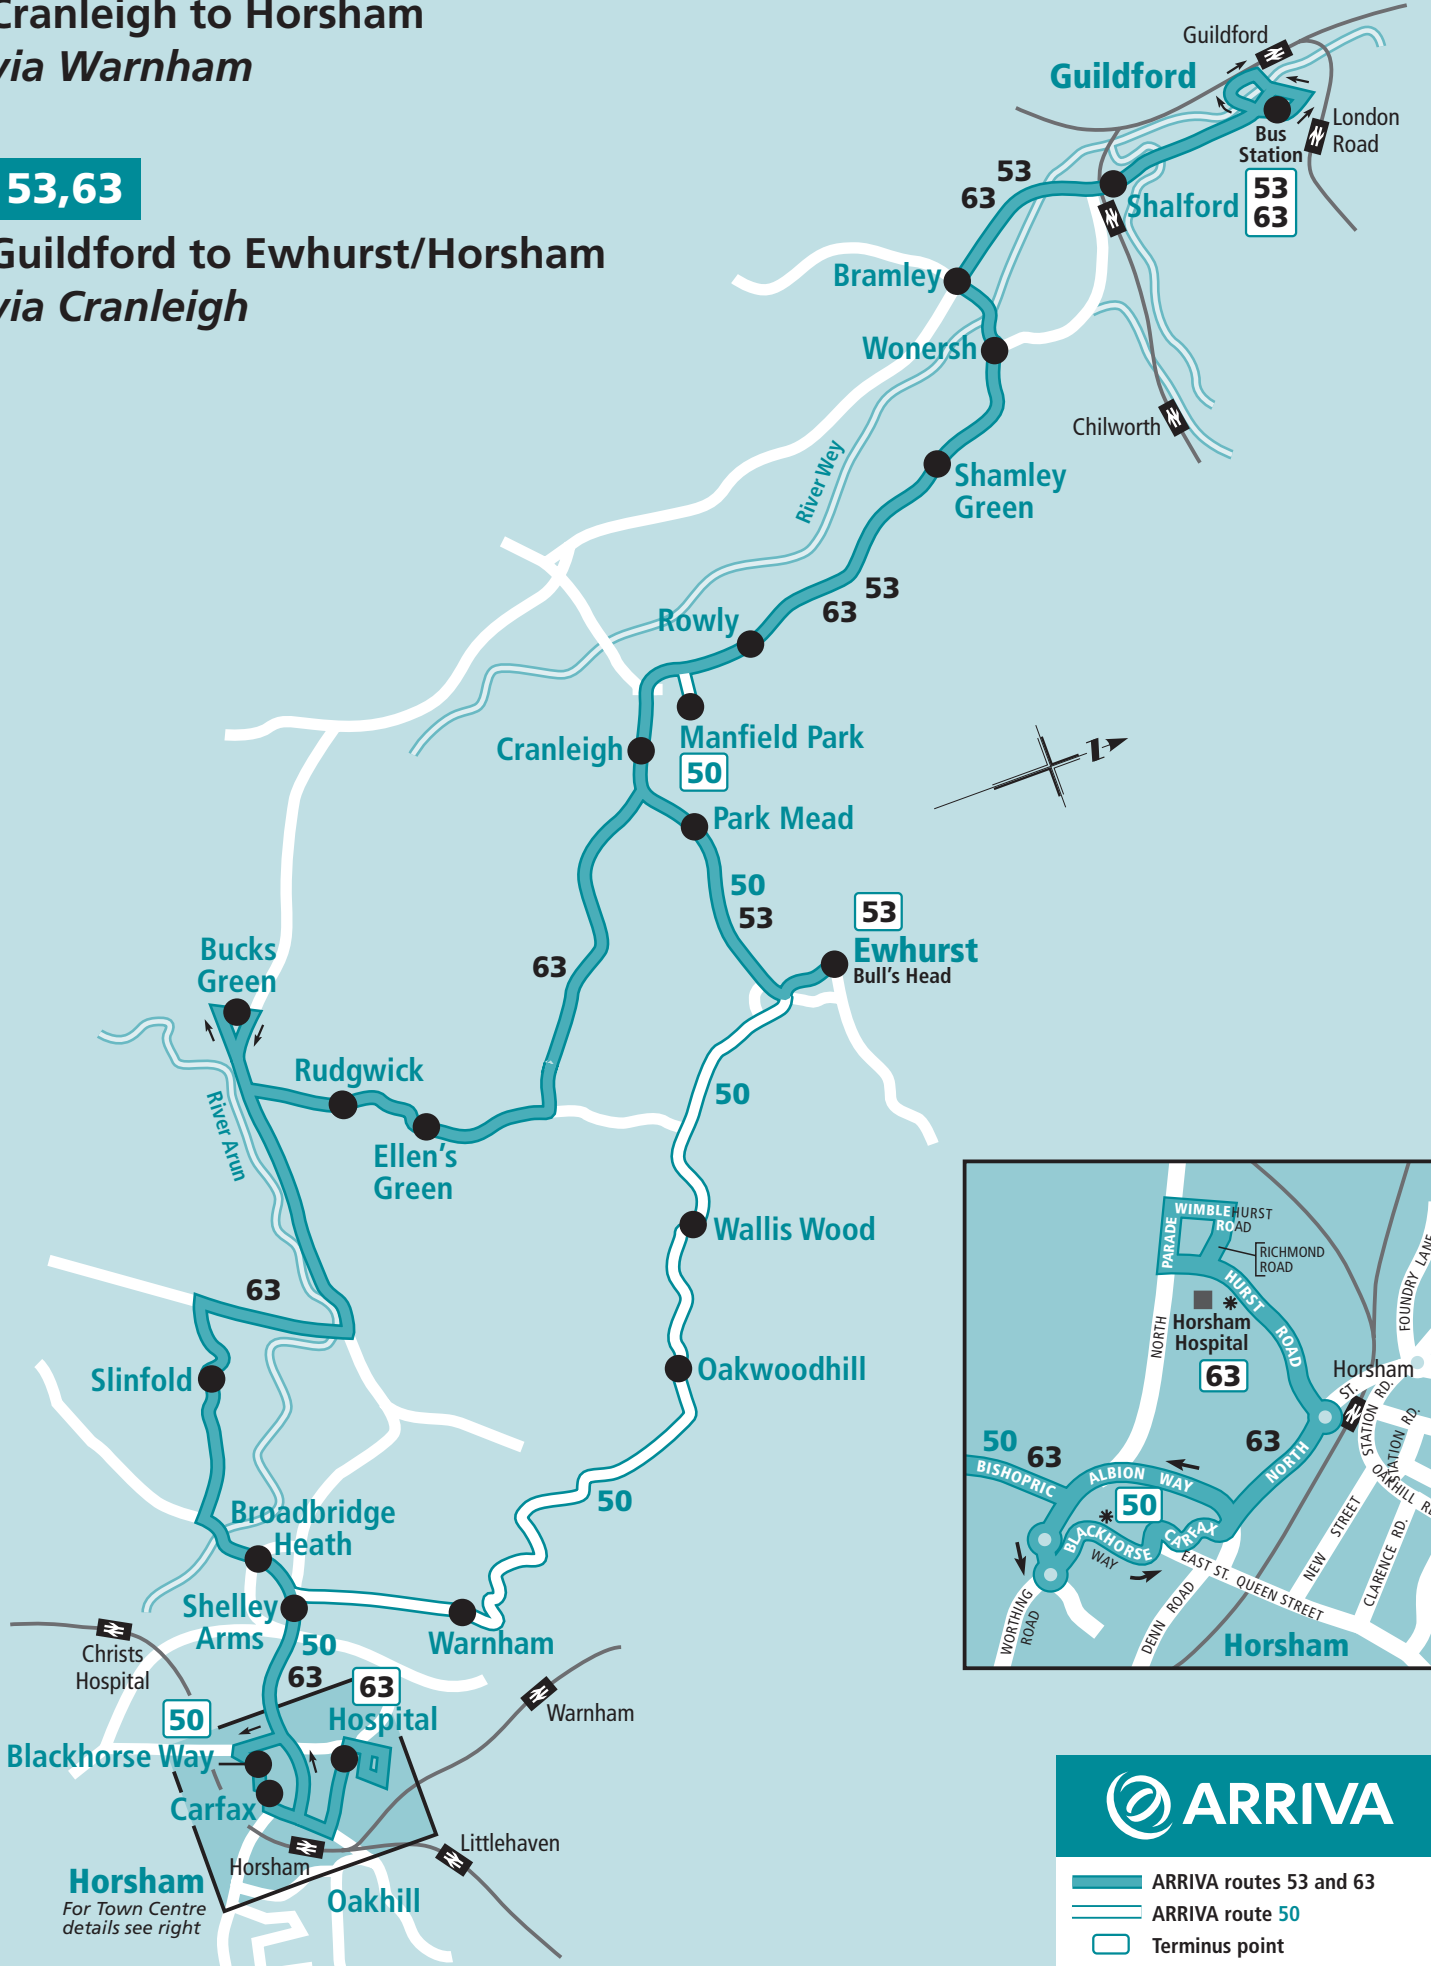

50

Cranleigh to Horsham via Warnham

53,63

Guildford to Ewhurst/Horsham via Cranleigh

ARRIVA

- ARRIVA routes 53 and 63
- ARRIVA route 50
- Terminus point
- Buses run in direction of arrow
- Railway line and station