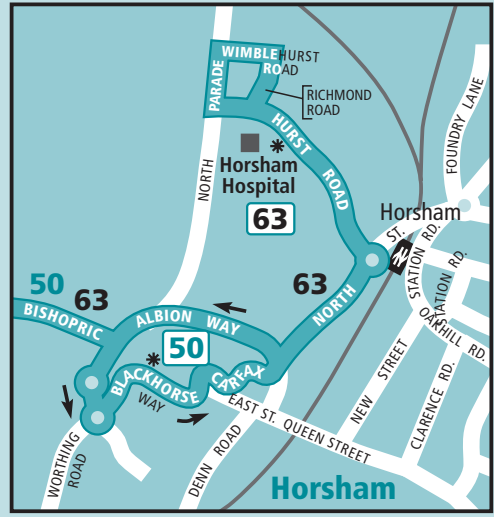

50

Cranleigh to Horsham via Warnham

53,63

Guildford to Ewhurst/Horsham via Cranleigh

ARRIVA

- ARRIVA routes 53 and 63
- ARRIVA route 50
- Terminus point
- Buses run in direction of arrow
- Railway line and station