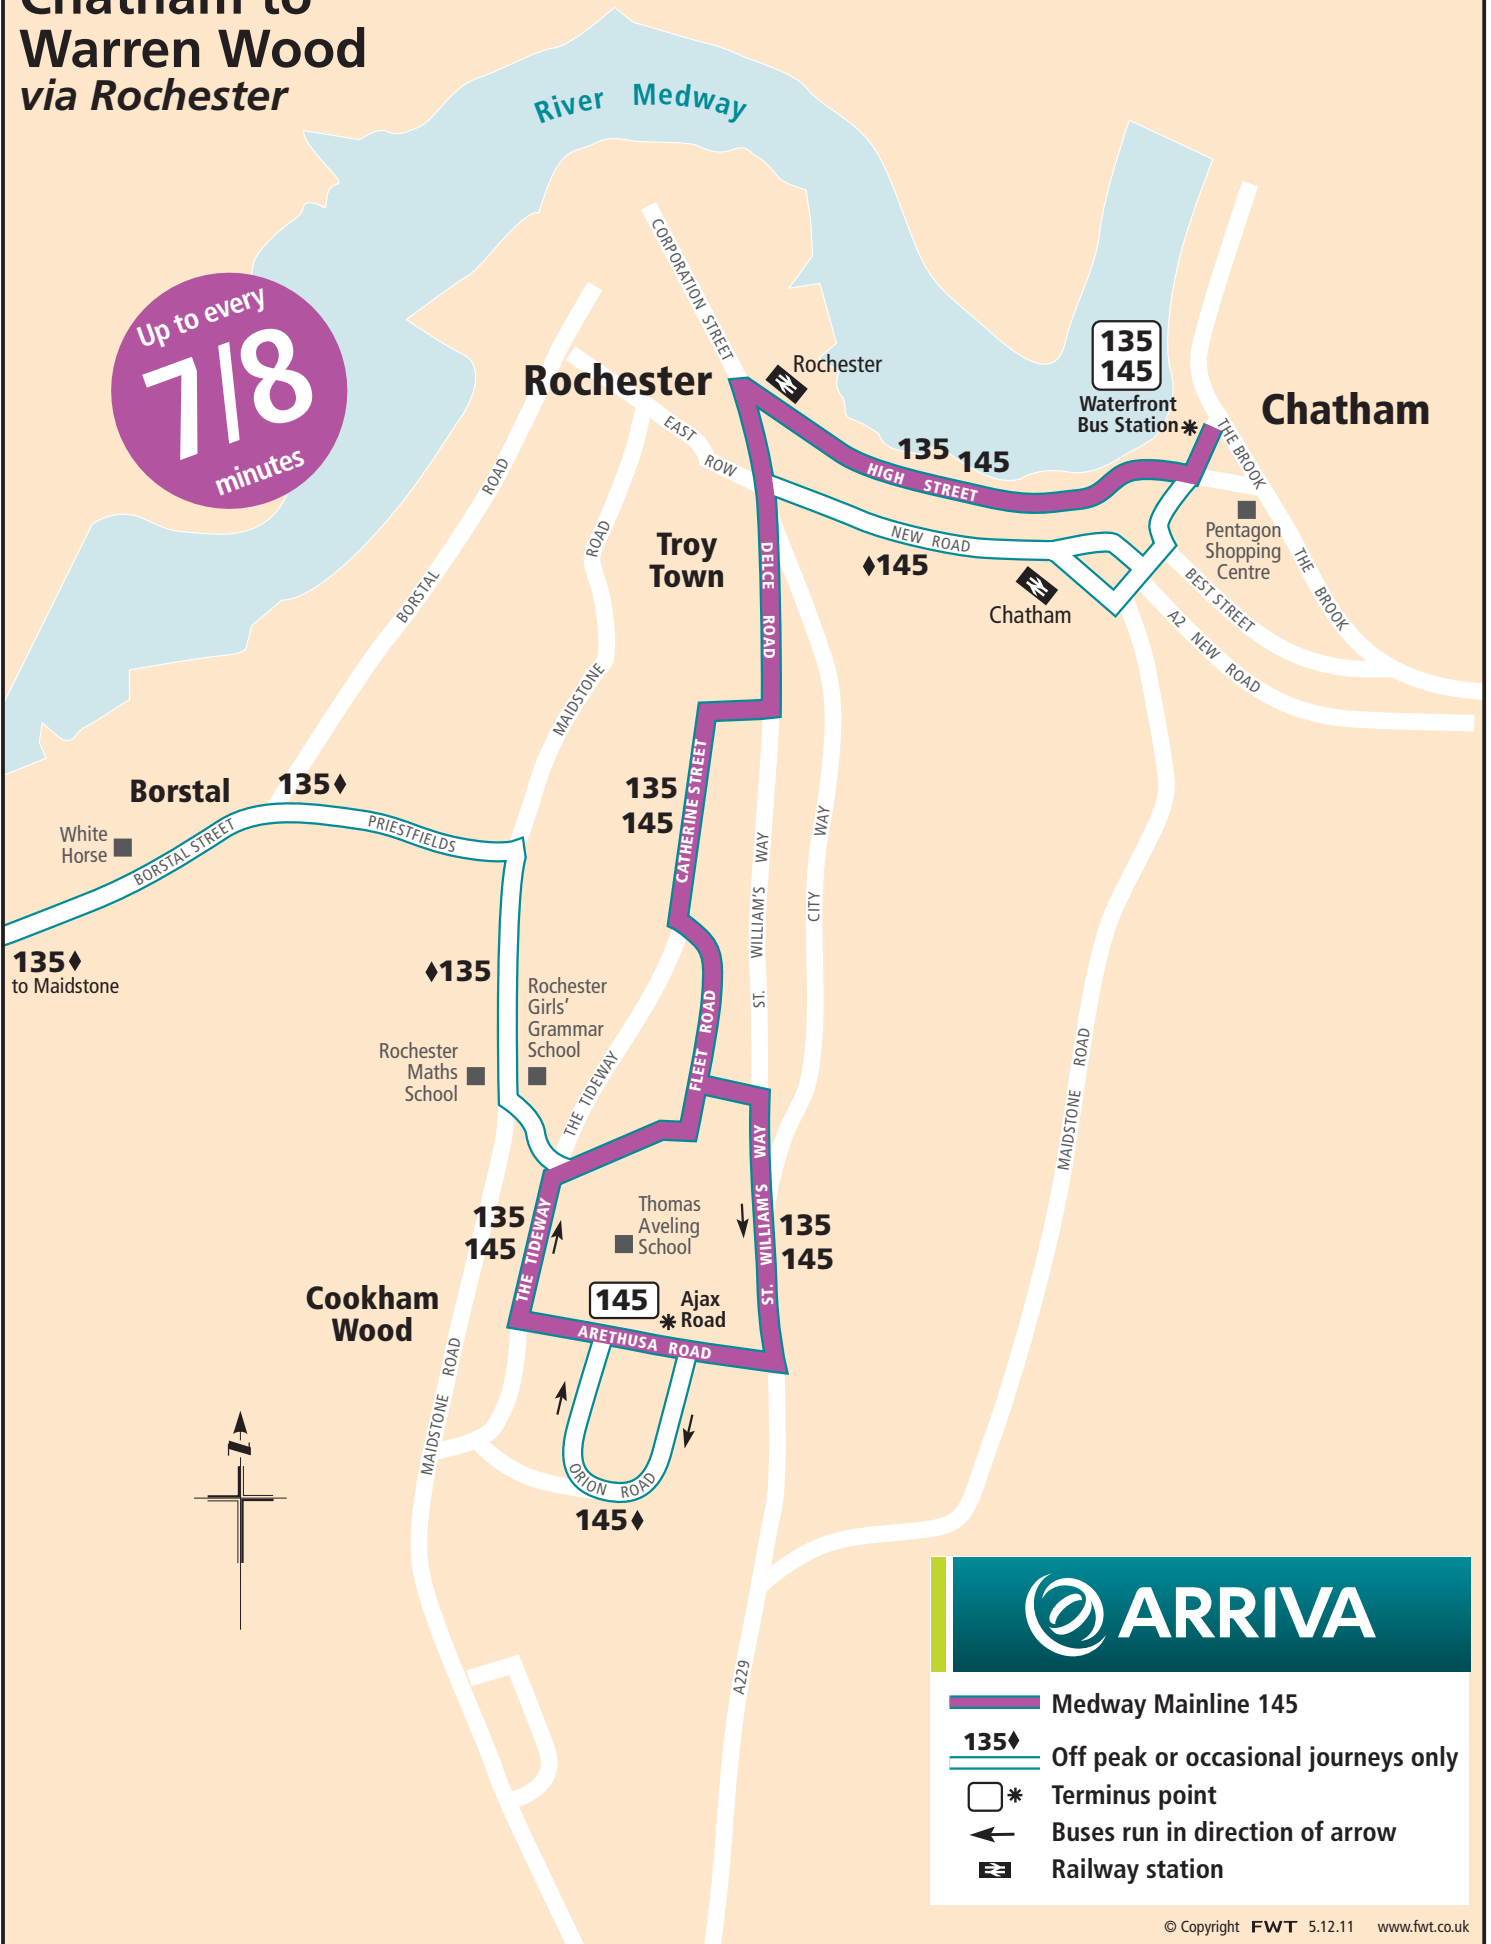

Medway Mainline 145

Chatham to Warren Wood via Rochester

Up to every
7/8
minutes

-  Medway Mainline 145
-  135 Off peak or occasional journeys only
-  * Terminus point
-  Buses run in direction of arrow
-  Railway station