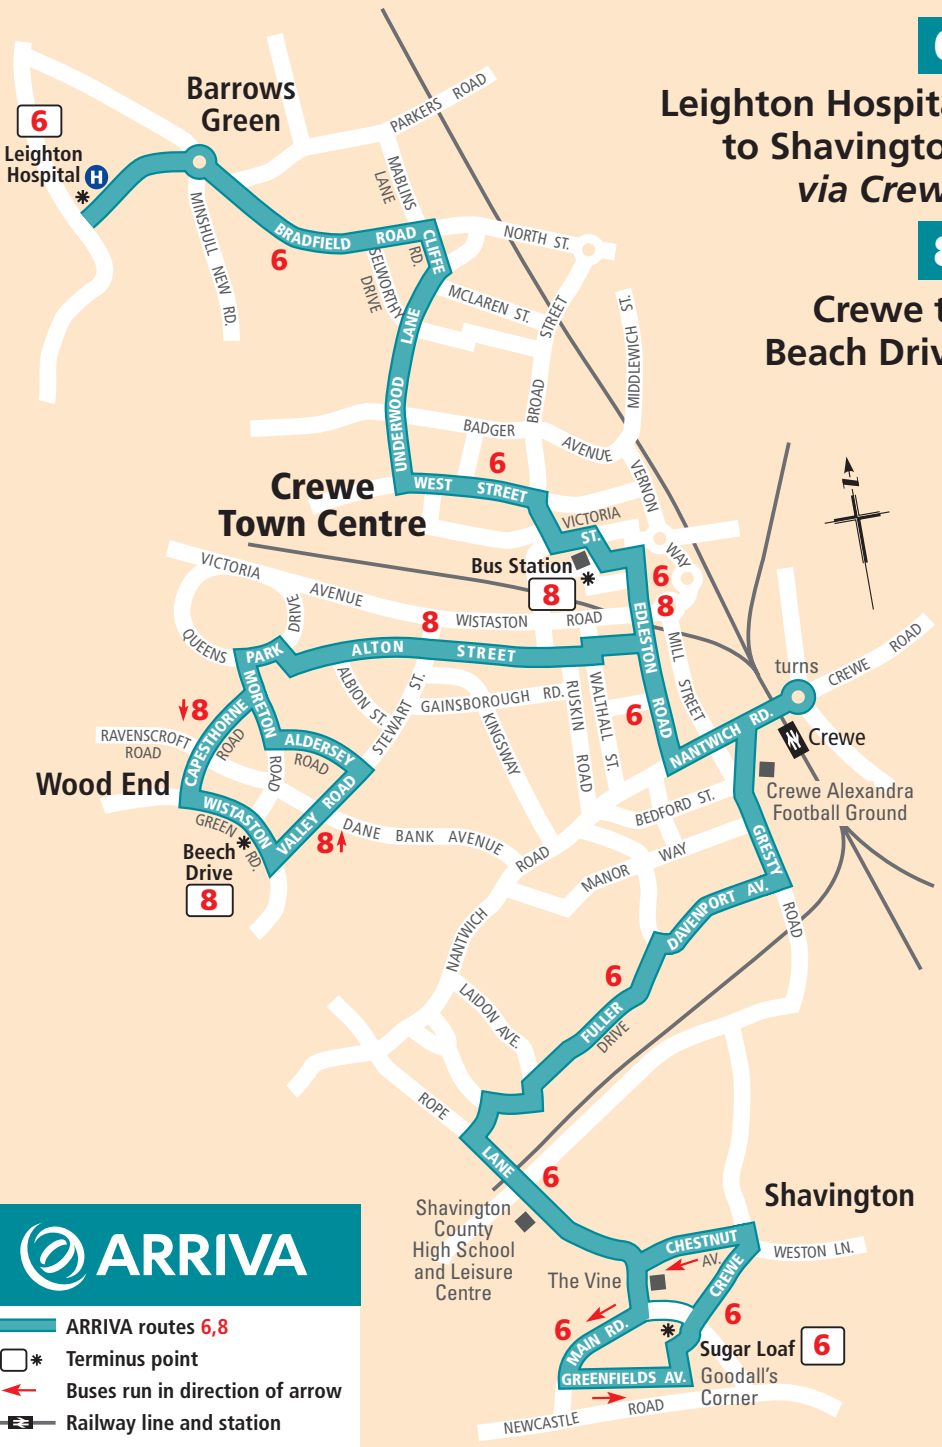

# Leighton Hospital to Shavington via Crewe

8

# Crewe to Beach Drive

- ARRIVA routes 6,8
- \* Terminus point
- ← Buses run in direction of arrow
- Railway line and station