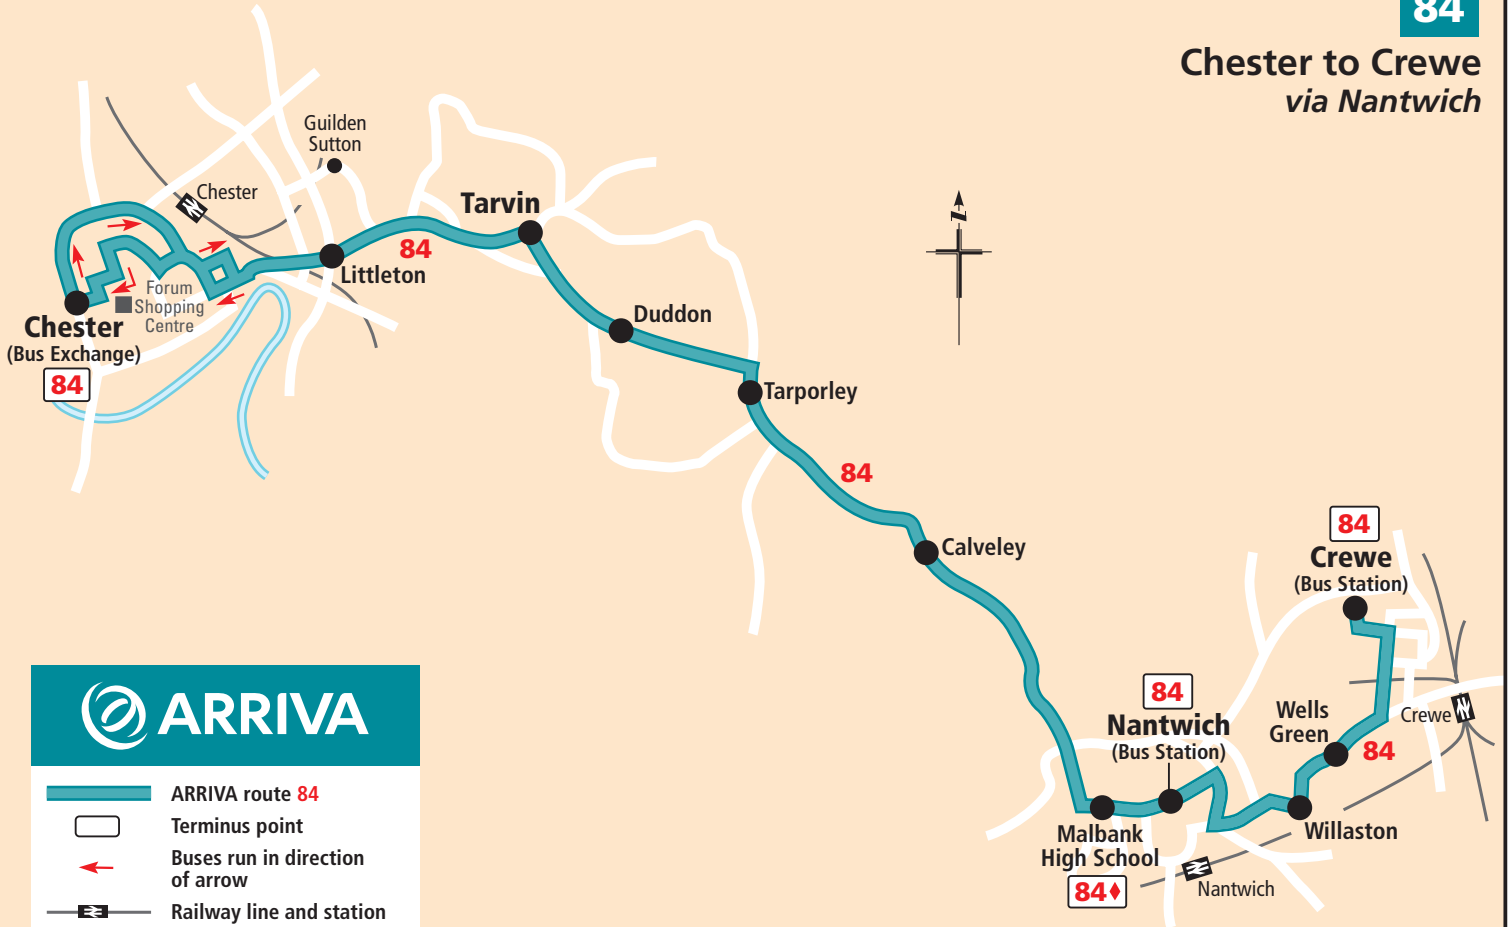

84

Chester to Crewe via Nantwich

-  ARRIVA route 84
-  Terminus point
-  Buses run in direction of arrow
-  Railway line and station