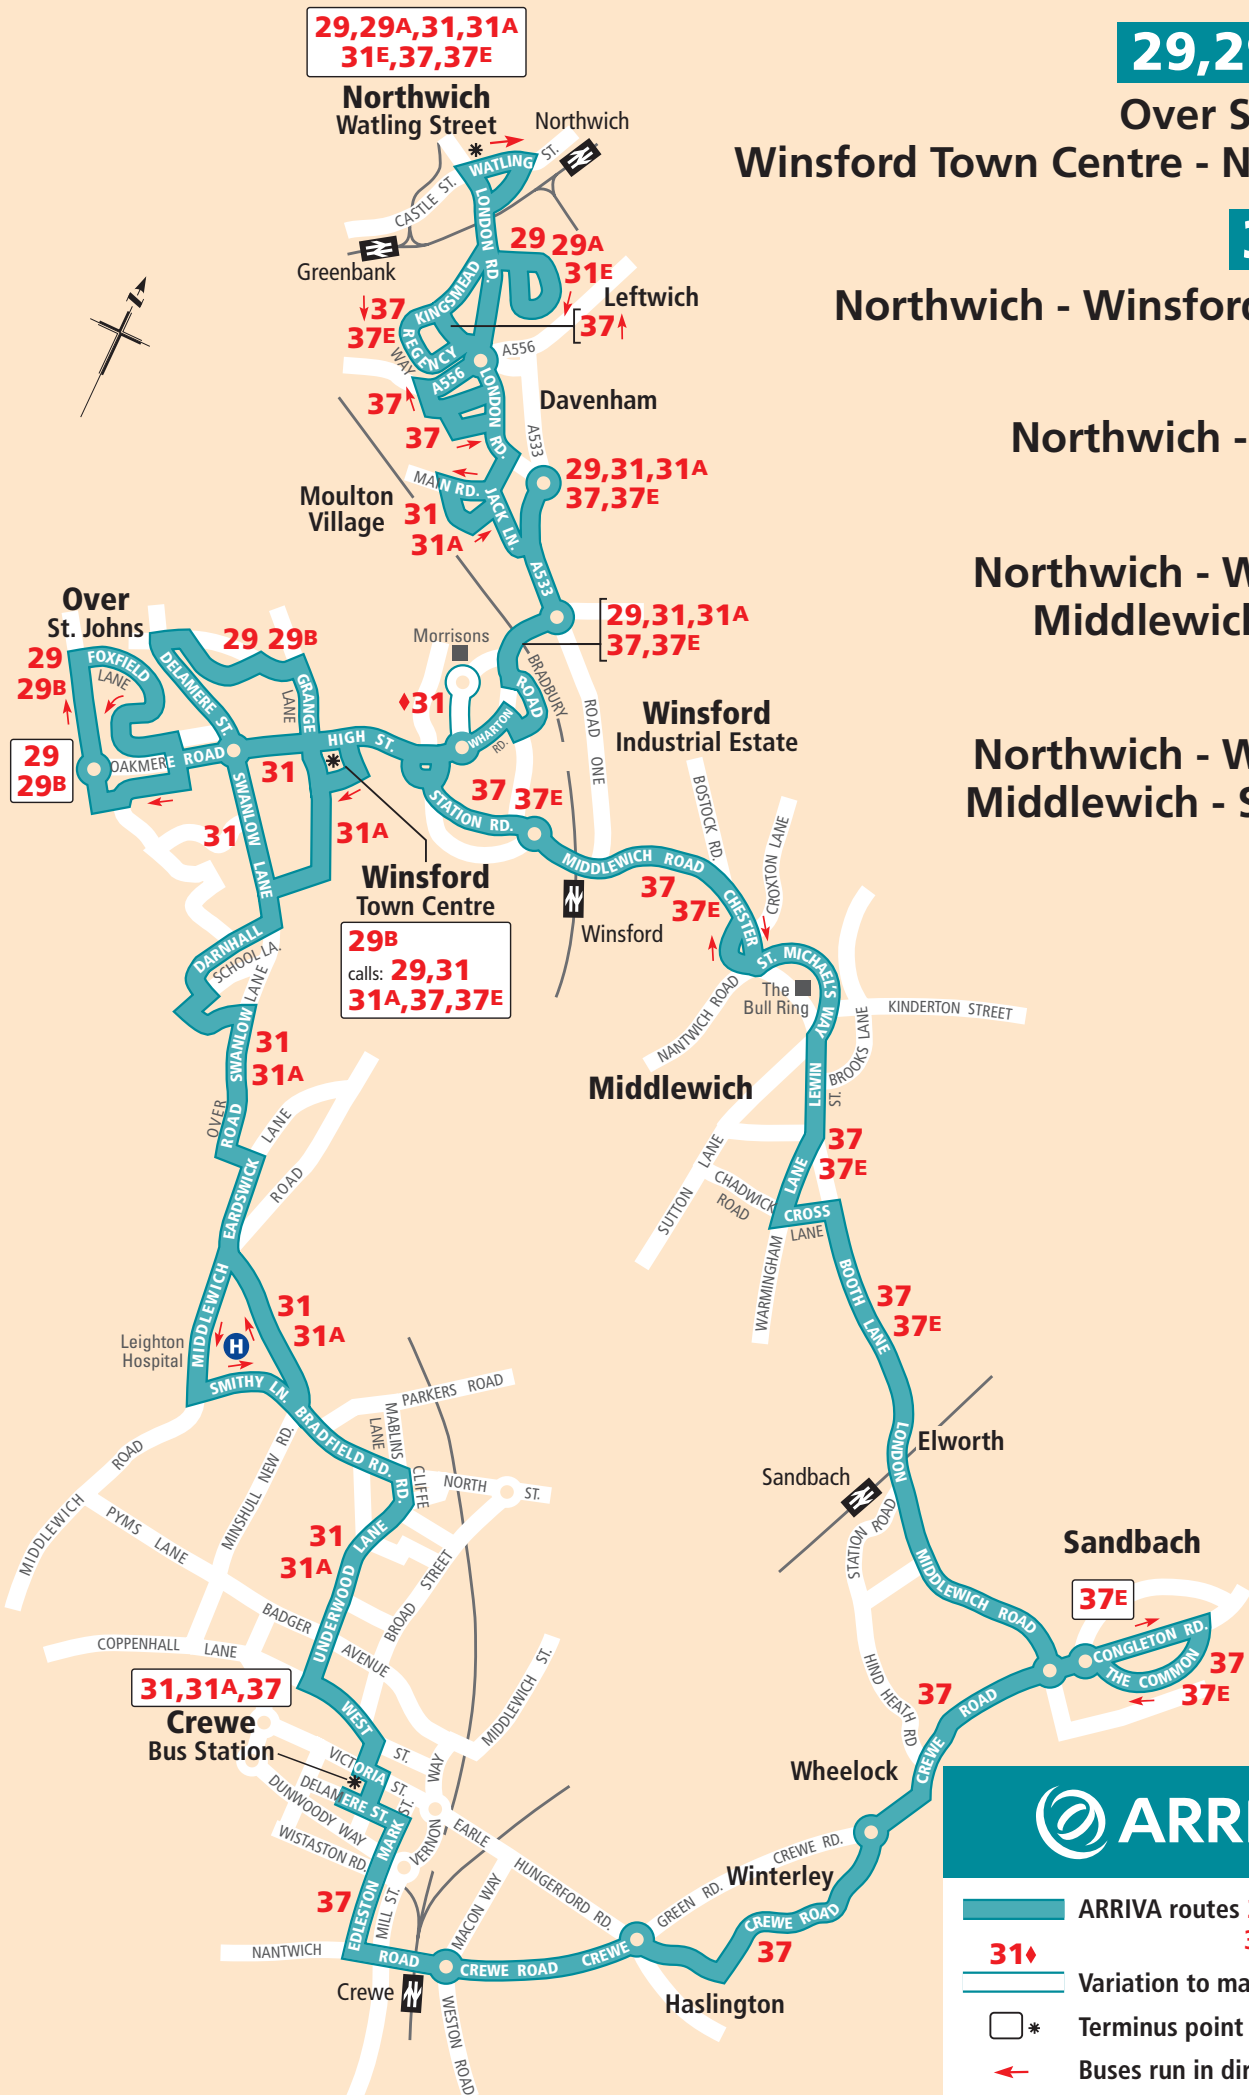

**29,29A,31,31A
31E,37,37E**

29,29A,29B

**Over St. Johns -
Winsford Town Centre - Northwich**

31,31A

Northwich - Winsford - Crewe

31E

Northwich - Leftwich

37

**Northwich - Winsford -
Middlewich - Crewe**

37E

**Northwich - Winsford -
Middlewich - Sandbach**

29B
calls: **29,31
31A,37,37E**

31,31A,37

ARRIVA routes **29,29A,29B,31
31A,31E,37,37E**

31 Variation to main route

* Terminus point

← Buses run in direction of arrow

—E— Railway line and station