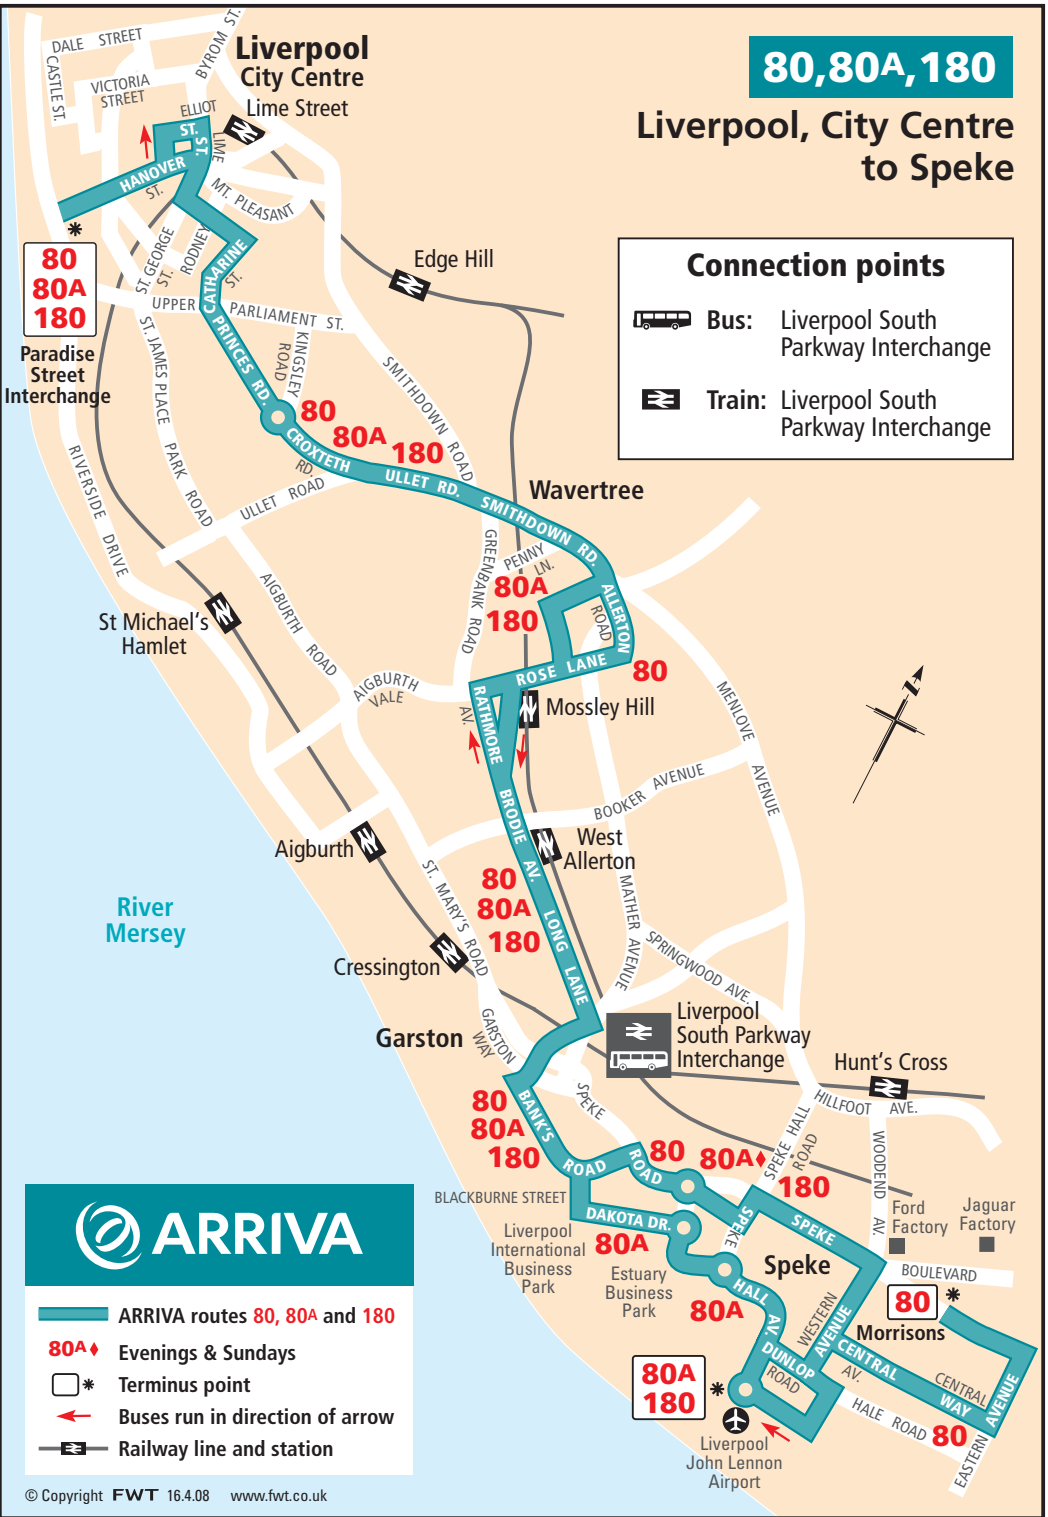

80, 80A, 180

Liverpool, City Centre to Speke

Connection points

-  **Bus:** Liverpool South Parkway Interchange
-  **Train:** Liverpool South Parkway Interchange

-  ARRIVA routes 80, 80A and 180
- 80A** ◆ Evenings & Sundays
- * Terminus point
- ← Buses run in direction of arrow
-  Railway line and station