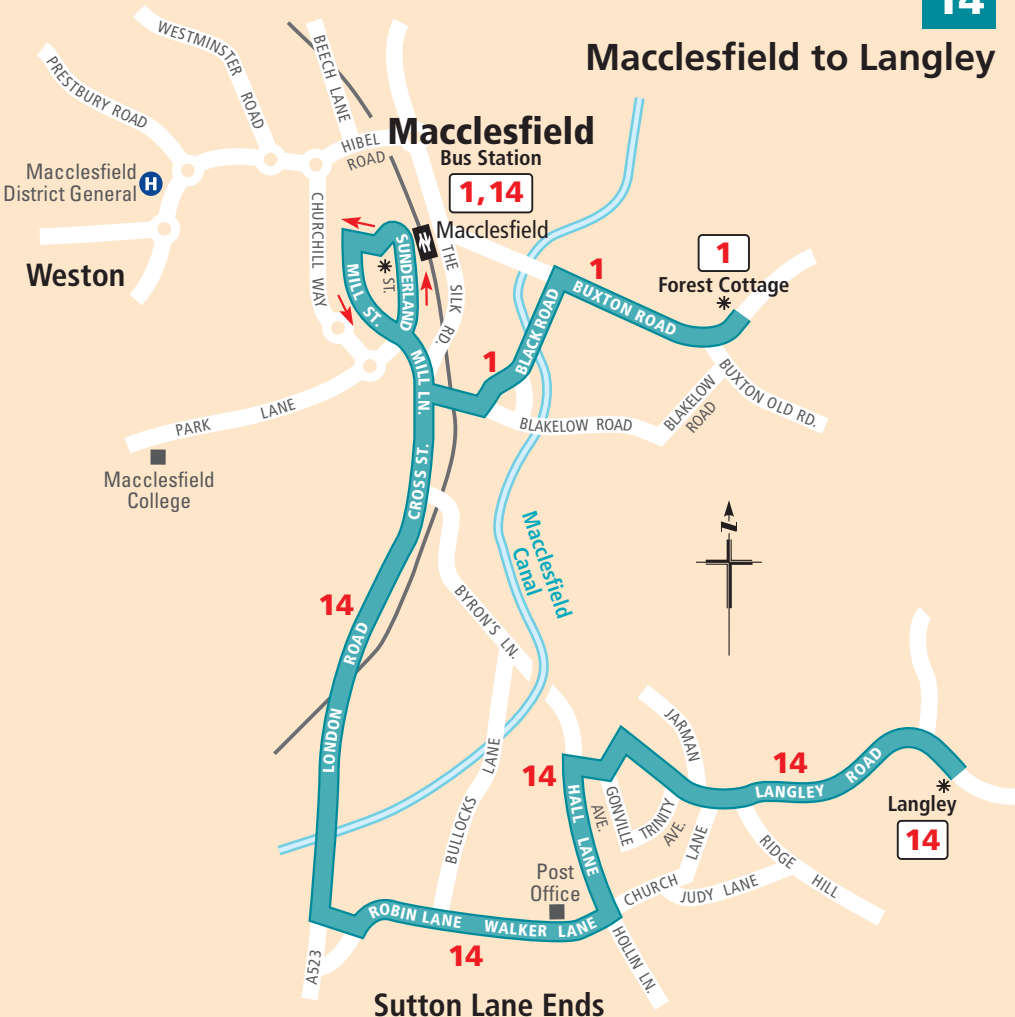

1

Macclesfield to Forest Cottage

14

Macclesfield to Langley

-  ARRIVA routes 1 and 14
-  * Terminus point
-  Buses run in direction of arrow
-  Railway line and station