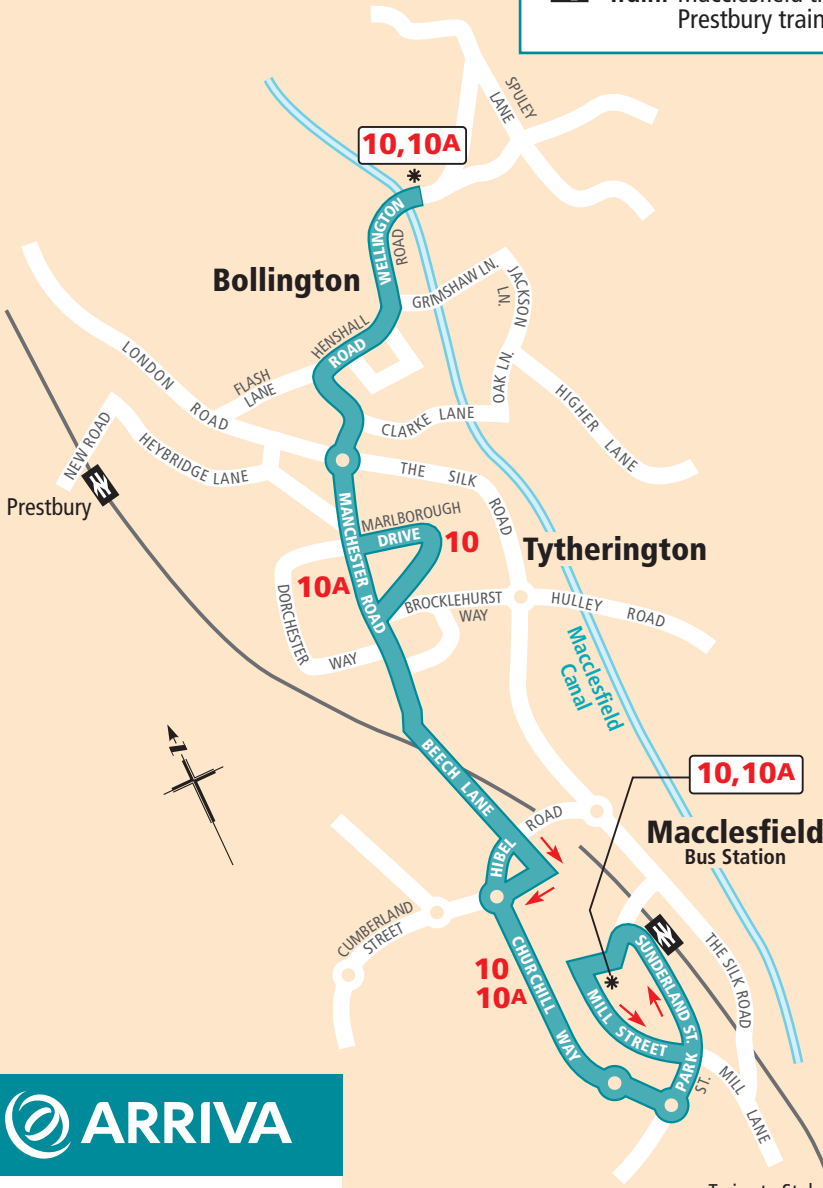

10,10A

Macclesfield to Bollington

Connection points

 **Bus:** Macclesfield bus station

 **Train:** Macclesfield train station
Prestbury train station

-  ARRIVA routes **10,10A**
-  * Terminus point
-  Buses run in direction of arrow
-  Railway line and station