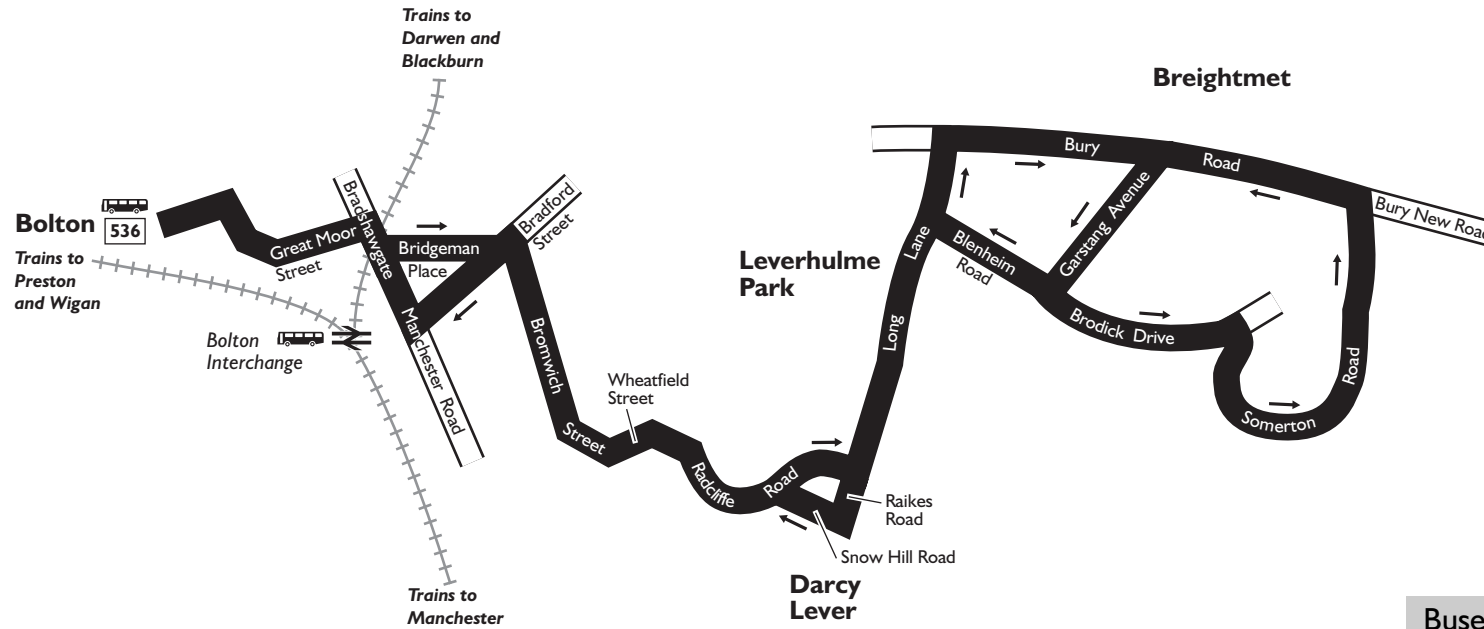

Connection points

-  **Bus:** Bolton bus station
Bolton Interchange
-  **Train:** Bolton Interchange

Route plan for bus number

536

KEY

-  – Bus route
-  – Train line
-  – Direction of travel
-  – Bus station/main connection point
-  – Train station
-  – Terminus

Buses run by

Arriva North West
73 Ormskirk Road
Aintree
Liverpool
L9 5AE
Telephone 08701 201 088

First Manchester
Wallshaw Street
Oldham
OL1 3TR
Telephone 0161 627 2929

Printed on paper made using pulp from fully sustainable, responsibly managed forestation, which is bleached without using elemental chlorine. It has been awarded the Nordic Swan certificate, complying with stringent controls of production processes, effluent discharge and environmental impact.