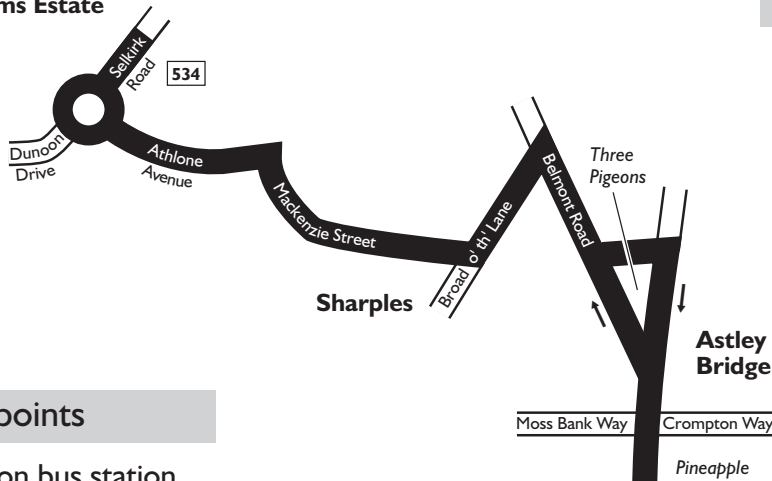

Oldhams Estate

Connection points

-  **Bus:** Bolton bus station
Bolton Interchange
-  **Train:** Bolton Interchange

KEY

-  – Bus route
-  – Evenings, Sundays and Public Holidays only
-  – Train line
-  – Direction of travel
-  – Bus station/
main connection point
-  – Train station
-  – Terminus

Buses run by

Arriva North West
73 Ormskirk Road
Aintree
Liverpool
L9 5AE
Telephone 08701 201088

Maytree Travel
Cuthbert Street
Bolton
BL3 3SD
Telephone 01204 651800
E-mail: info@maytreetravel.co.uk

 GMPTTE uses reasonable endeavours to check the accuracy of information published and to publish changes to information in a timely manner. In no event will GMPTTE be liable for any loss that may arise from this information being inaccurate.