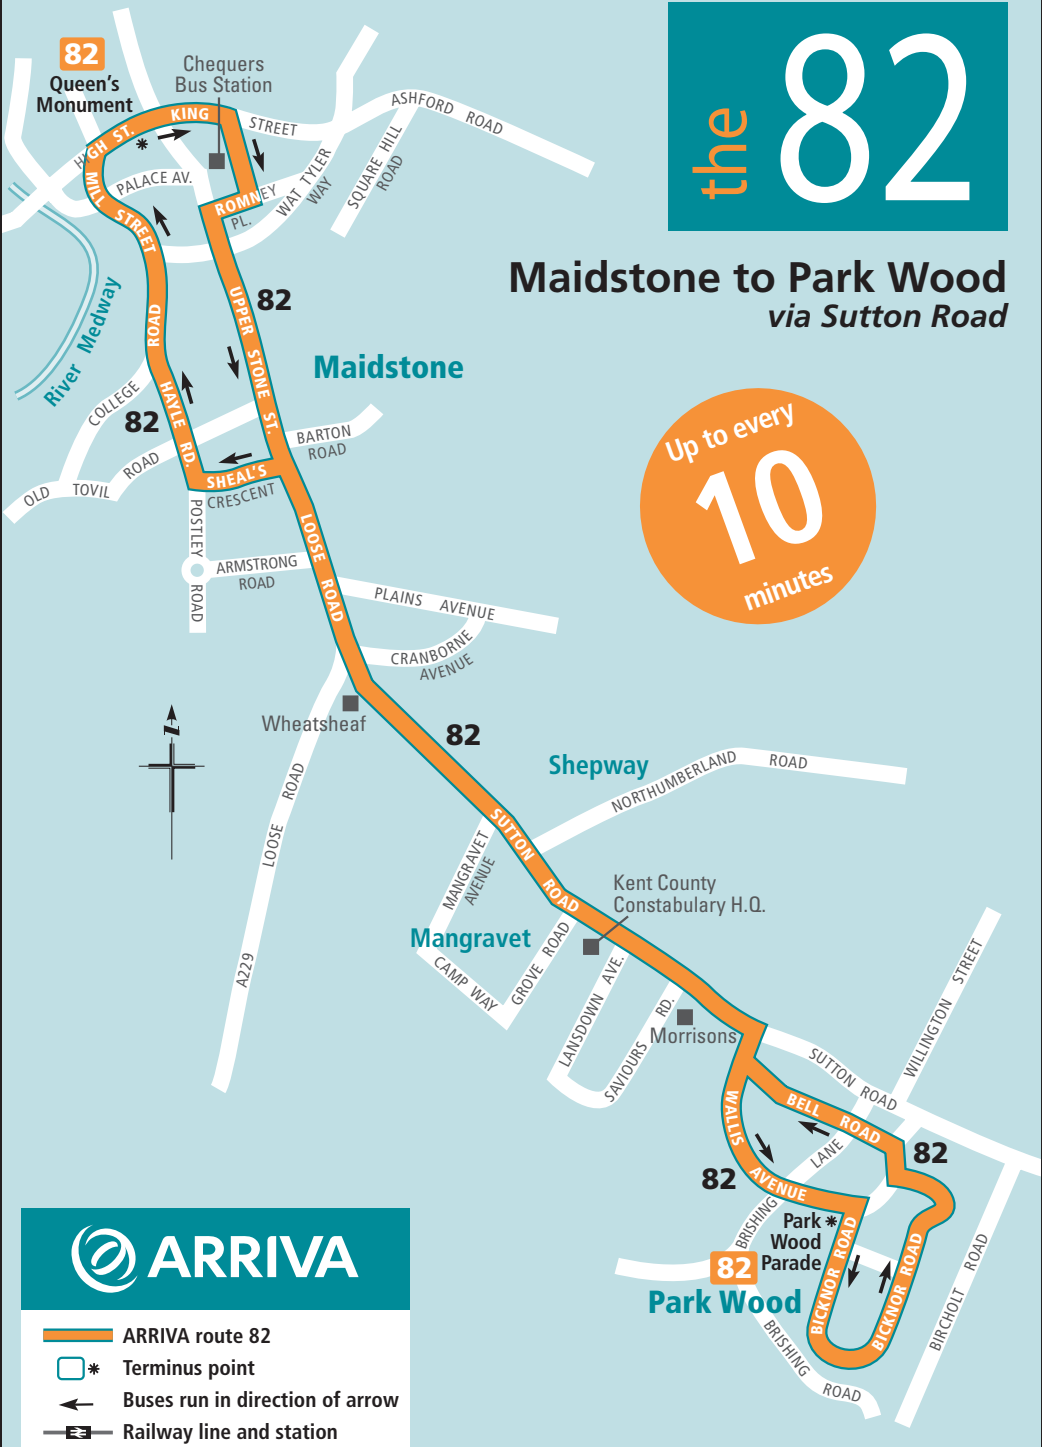

**82**  
Queen's Monument

Chequers Bus Station

# the 82

## Maidstone to Park Wood via Sutton Road

Up to every  
**10**  
minutes

-  ARRIVA route 82
-  \* Terminus point
-  Buses run in direction of arrow
-  Railway line and station