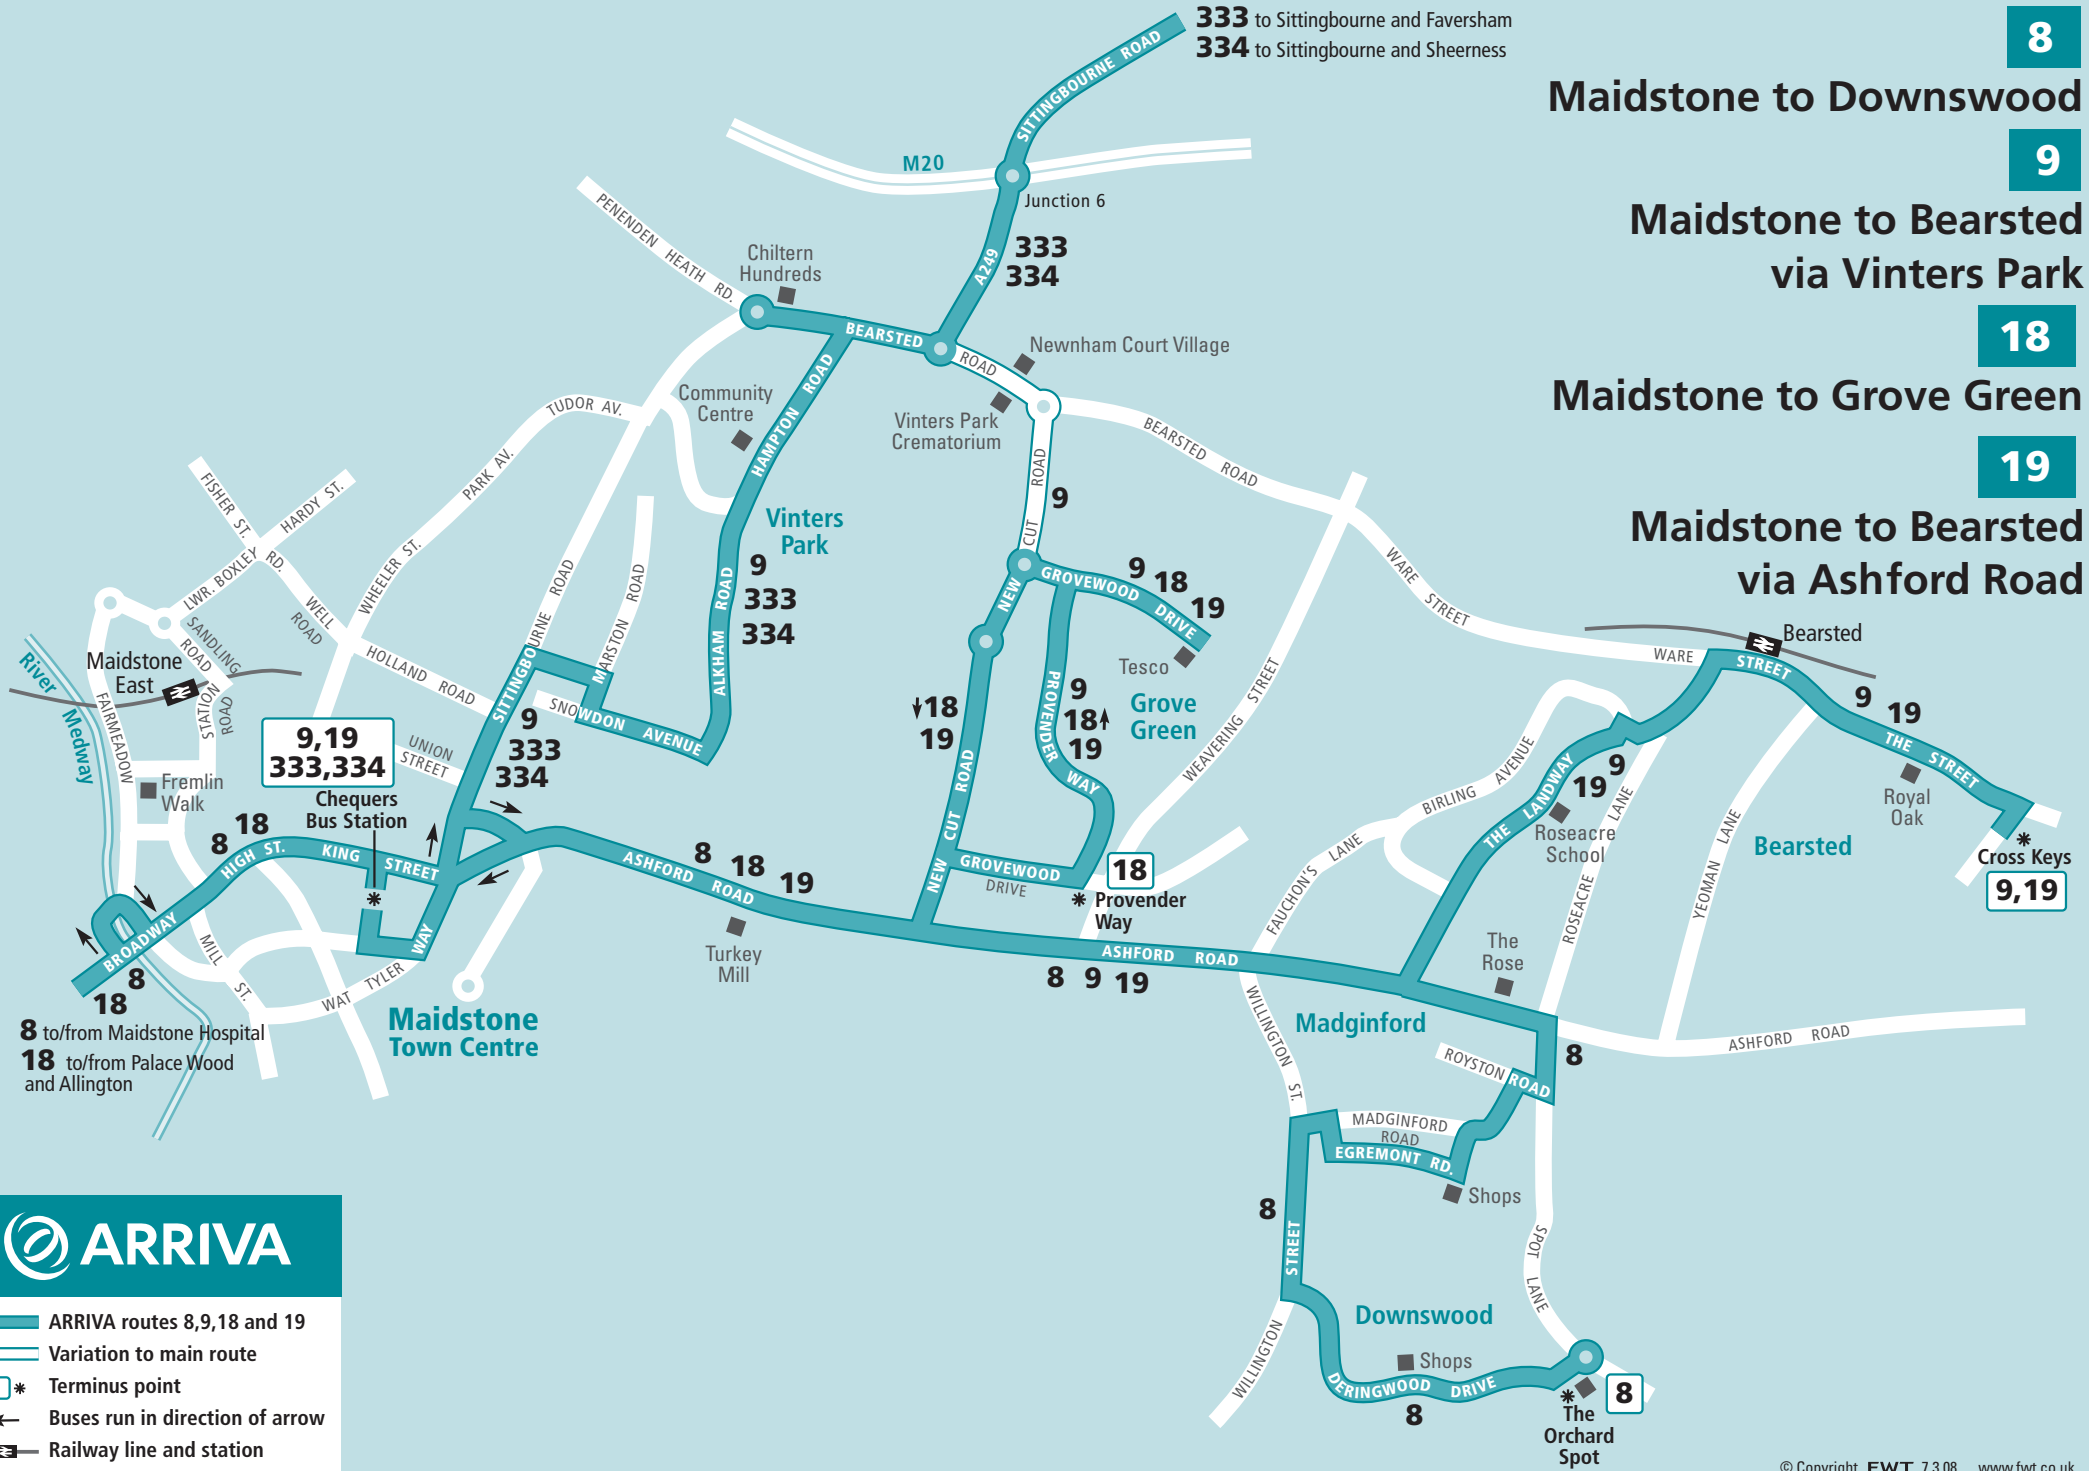

8

Maidstone to Downswood

9

Maidstone to Bearsted via Vinters Park

18

Maidstone to Grove Green

19

Maidstone to Bearsted via Ashford Road

333 to Sittingbourne and Faversham
334 to Sittingbourne and Sheerness

- ARRIVA routes 8,9,18 and 19
- Variation to main route
- * Terminus point
- ← Buses run in direction of arrow
- Railway line and station