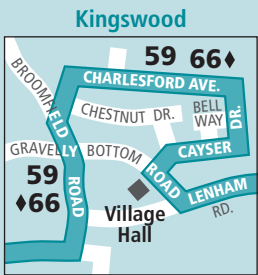

59,66

Maidstone to Grafty Green

- ARRIVA route 59
- 59♦ Variation to main route
- * Terminus point
- Buses run in direction of arrow
- Railway line and station