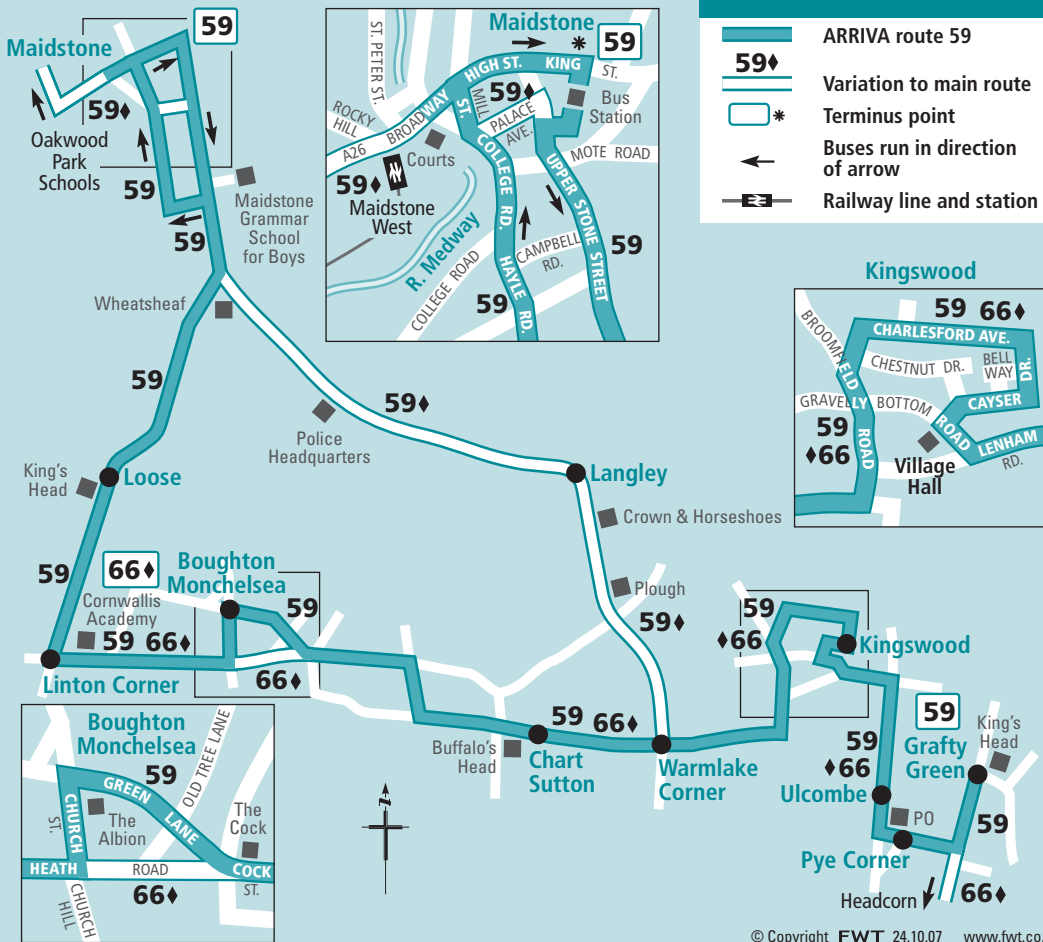

59,66

Maidstone to Grafty Green

- ARRIVA route 59
- 59♦ Variation to main route
- * Terminus point
- Buses run in direction of arrow
- Railway line and station