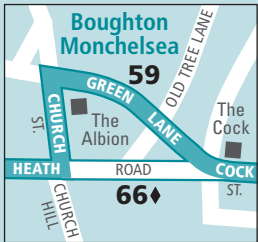

59,66

Maidstone to Grafty Green

- ARRIVA route 59
- 59♦ Variation to main route
- * Terminus point
- Buses run in direction of arrow
- Railway line and station