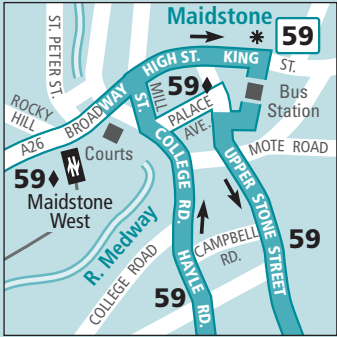

59,66

Maidstone to Grafty Green

- ARRIVA route 59
- 59♦ Variation to main route
- * Terminus point
- Buses run in direction of arrow
- Railway line and station