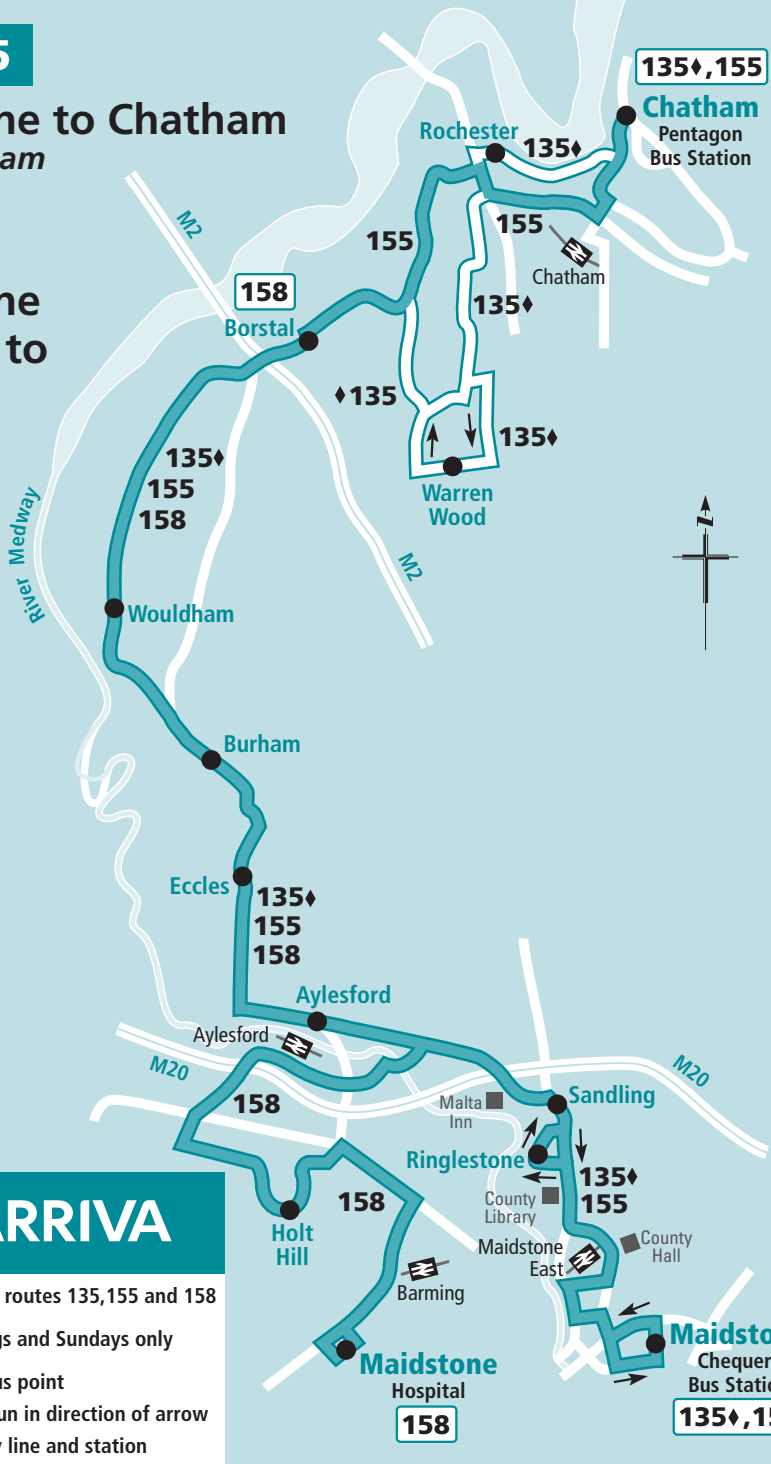

135,155

Maidstone to Chatham via Wouldham

158

Maidstone Hospital to Borstal

ARRIVA routes 135,155 and 158

135 Evenings and Sundays only

Terminus point

Buses run in direction of arrow

Railway line and station