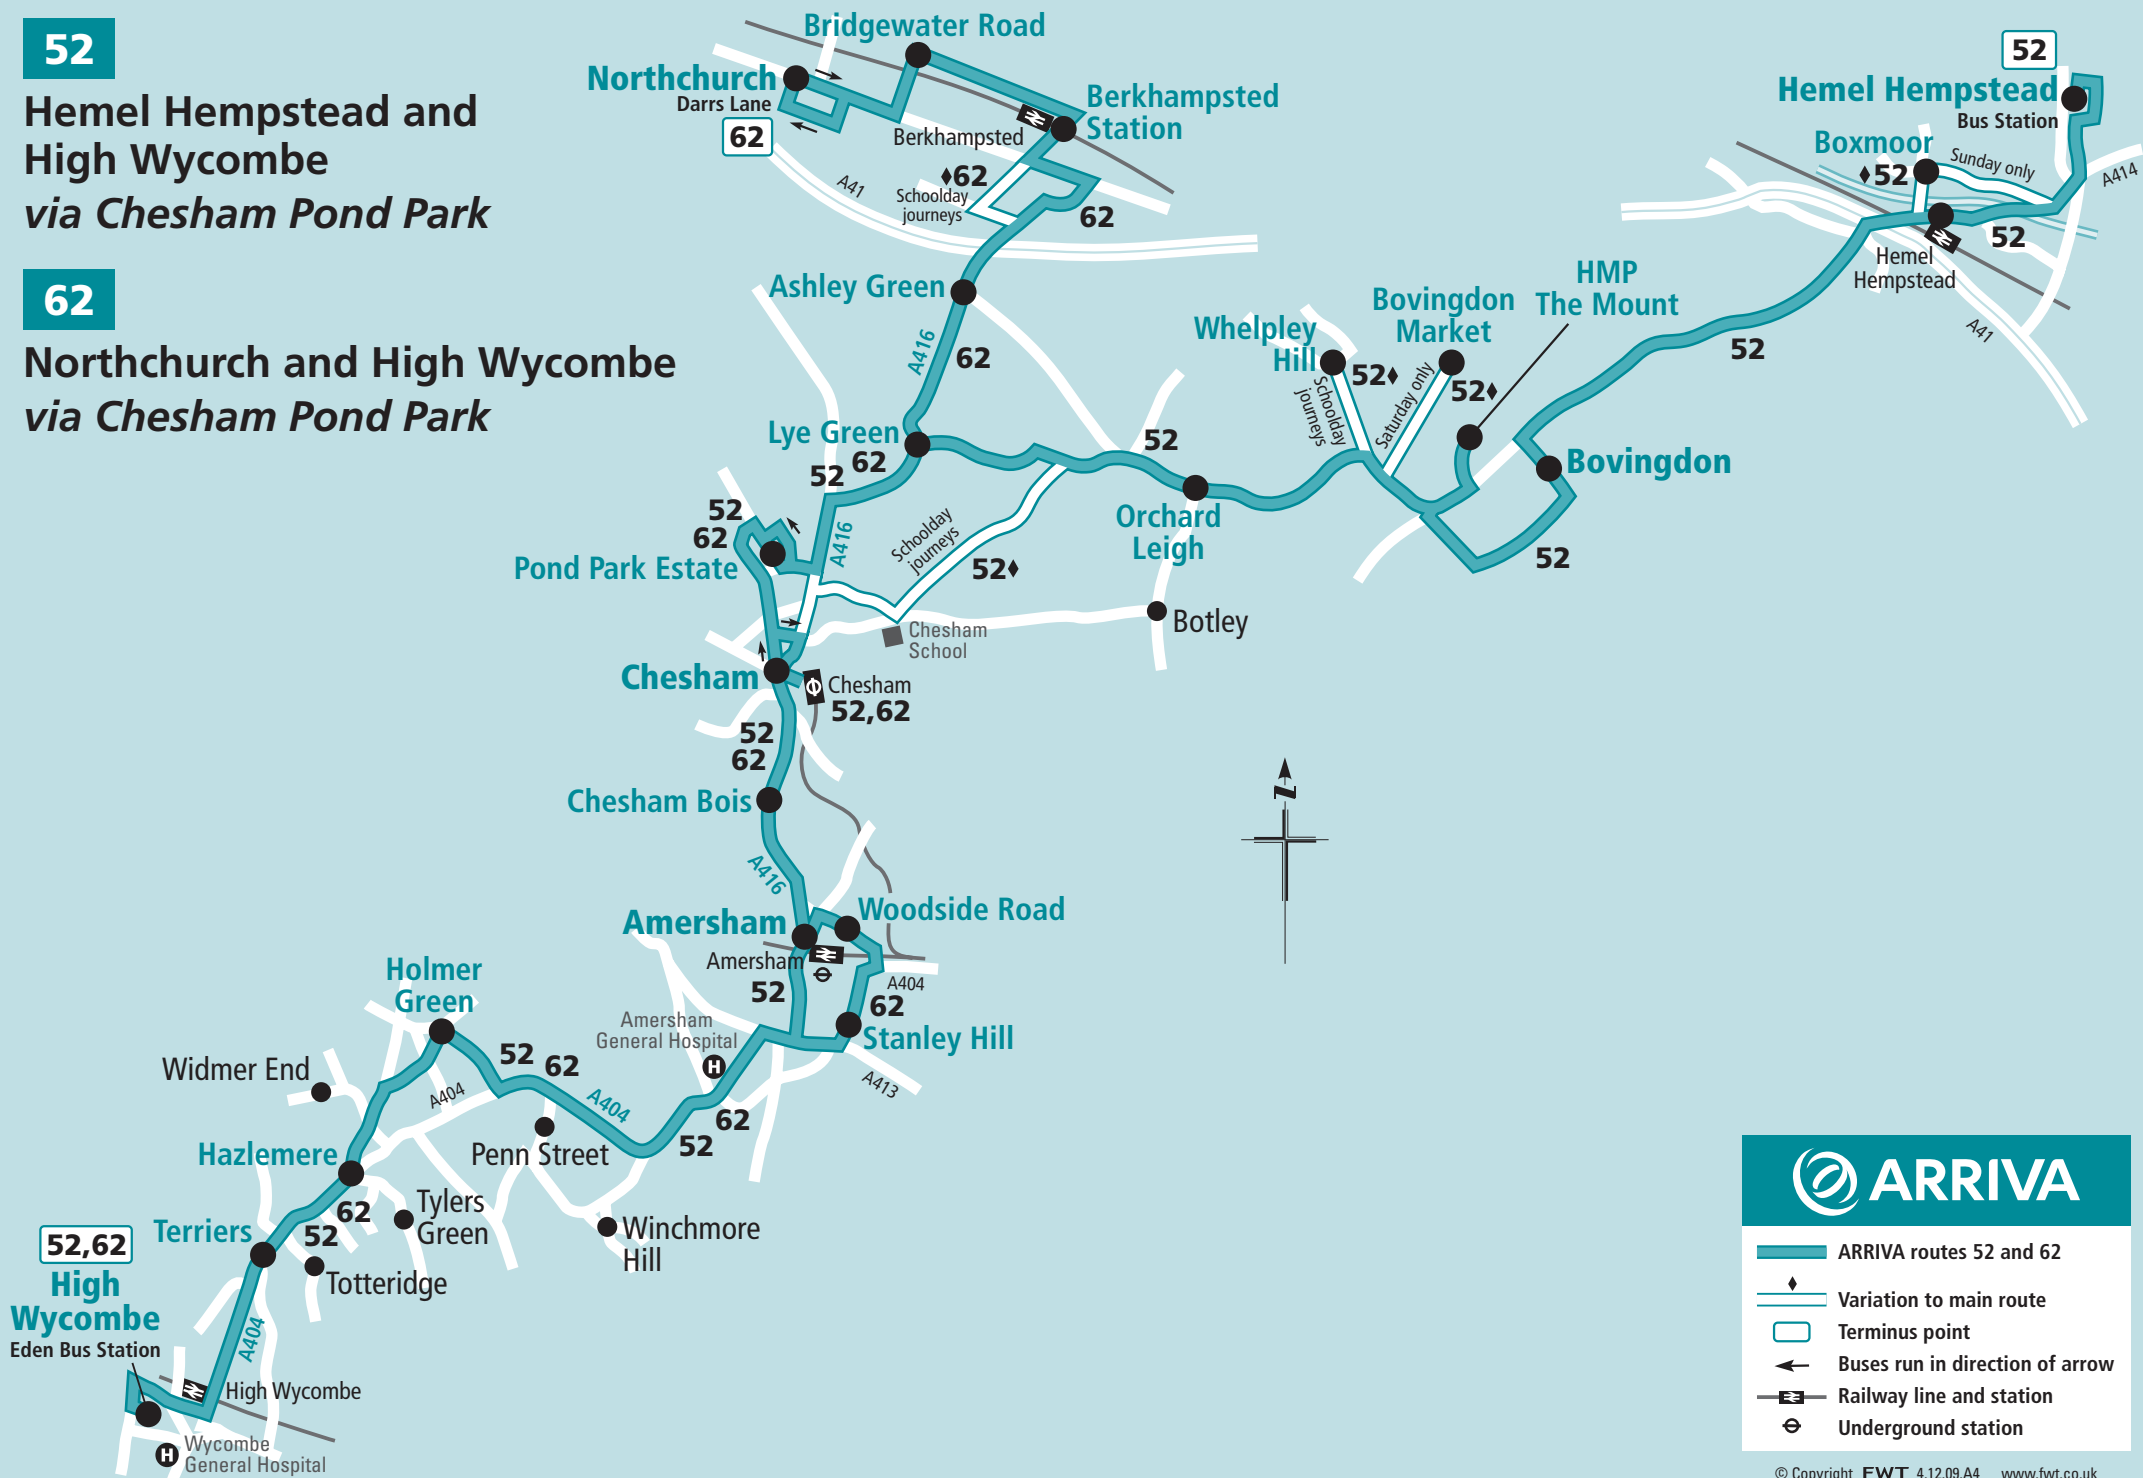

# Hemel Hempstead and High Wycombe via Chesham Pond Park

62

# Northchurch and High Wycombe via Chesham Pond Park

**ARRIVA**

- ARRIVA routes 52 and 62
- Variation to main route
- Terminus point
- Buses run in direction of arrow
- Railway line and station
- Underground station