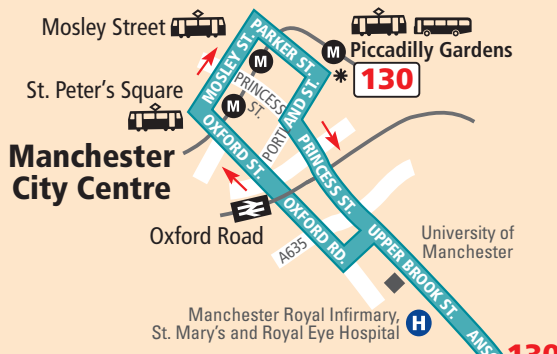

# Manchester to Macclesfield via Wilmslow

Rusholme 130

### Connection points

- Bus:** Macclesfield bus station  
Manchester Piccadilly Gardens
- Train:** Macclesfield train station  
Alderley Edge train station  
Wilmslow train station  
Handforth train station  
Cheadle Hulme train station  
East Didsbury train station  
Burnage train station  
Mauldeth Road train station  
Manchester Oxford Road train station
- Tram:** Manchester Piccadilly Gardens tram stop  
Manchester St. Peter's Square tram stop  
Manchester Mosley Street tram stop

- ARRIVA route 130
- Terminus point
- Buses run in direction of arrow
- Railway line and station
- Metrolink tram line and station