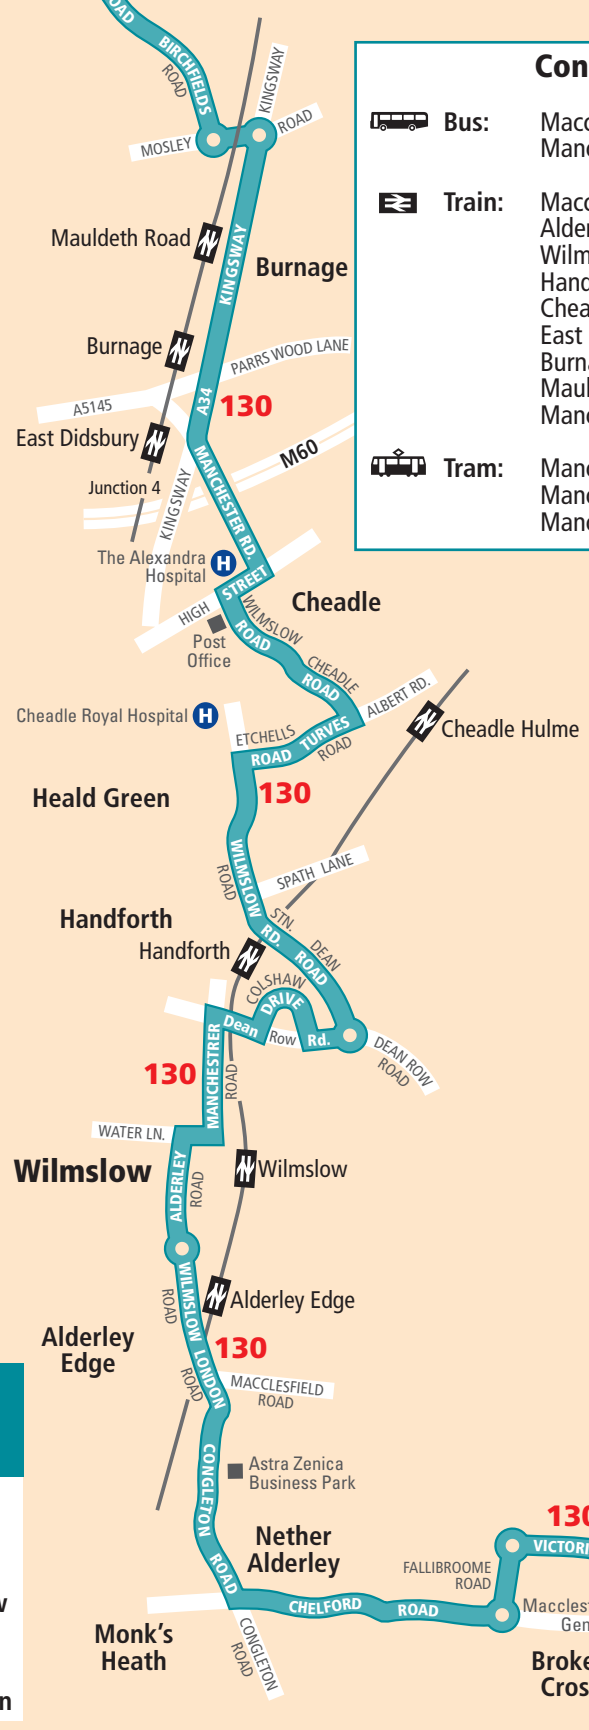

# Manchester to Macclesfield via Wilmslow

Rusholme 130

### Connection points

- Bus:** Macclesfield bus station  
Manchester Piccadilly Gardens
- Train:** Macclesfield train station  
Alderley Edge train station  
Wilmslow train station  
Handforth train station  
Cheadle Hulme train station  
East Didsbury train station  
Burnage train station  
Mauldeth Road train station  
Manchester Oxford Road train station
- Tram:** Manchester Piccadilly Gardens tram stop  
Manchester St. Peter's Square tram stop  
Manchester Mosley Street tram stop

- ARRIVA route 130
- Terminus point
- Buses run in direction of arrow
- Railway line and station
- Metrolink tram line and station