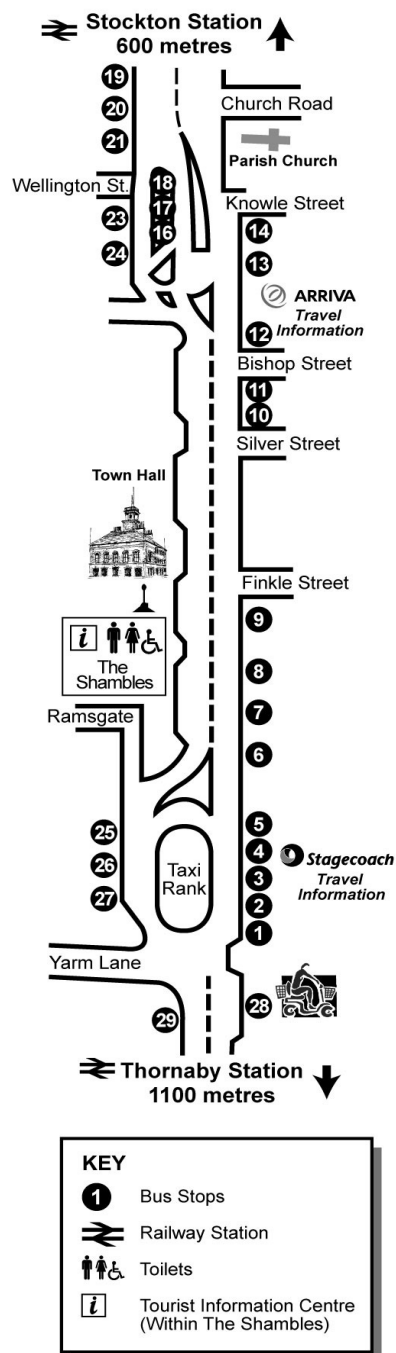

# STOCKTON HIGH STREET BUS STOPS / STAND PLAN From Sunday 25 April 2010

<b>19</b>	<b>15 515</b> Durham Road, Newtown, Ragworth Estate, Roseworth Estate, University Hospital of North Tees
<b>20</b>	<b>58 558 565</b> Hardwick Estate, University Hospital of North Tees
<b>21</b>	<b>13 13A 39 565 593</b> – Portrack Lane, Billingham Port Clarence, Middlesbrough, Acklam, Hemlington
<b>23</b>	<b>35 36 37 38 87 536 537</b> – Norton, Norton Green, Norton Grange, University Hospital of North Tees Glebe Estate, Billingham, Hartlepool Centre & Marina
<b>24</b>	<b>52 551 555 556</b> – Norton Road, Albany Estate, Norton, Billingham, Low Grange, Port Clarence
<b>18</b>	<b>21A 69 X1 X10</b> Sedgefield, Peterlee, Ferryhill, Bishop Auckland, Durham, Chester-le-Street, Gateshead & Newcastle Teesdale & Middlesbrough Bus Station
<b>17</b>	<b>6</b> Carlton, Redmarshall, Stillington, Bishopton <b>12 12A</b> Teesdale, Tees Barrage, Middlesbrough
<b>16</b>	<b>59 505</b> – Elm Tree, Fairfield, Elton Park, Bishopsgarth, Tithebarn, North Tees Hospital
<b>25</b>	<b>35 36 37 38 52 87 536 537 551</b> Norton, Norton Grange, Billingham, Wolviston Court, Low Grange, Hartlepool Centre & Hartlepool Marina
<b>26</b>	<b>15 21A 69 515</b> Ragworth Estate, Roseworth, University Hospital of North Tees, Sedgefield, Fishburn, Ferryhill, Wheatley Hill, Wingate, Peterlee
<b>27</b>	<b>12 12A 13 13A 39 58 59 505</b> Teesdale, Portrack Lane, Middlesbrough, Hardwick, Elm Tree, Fairfield, Elton Park, North Tees Hospital
<b>29</b>	National Express & Holiday Coach Services and Local Services Pick Up & Drop Off Stop.