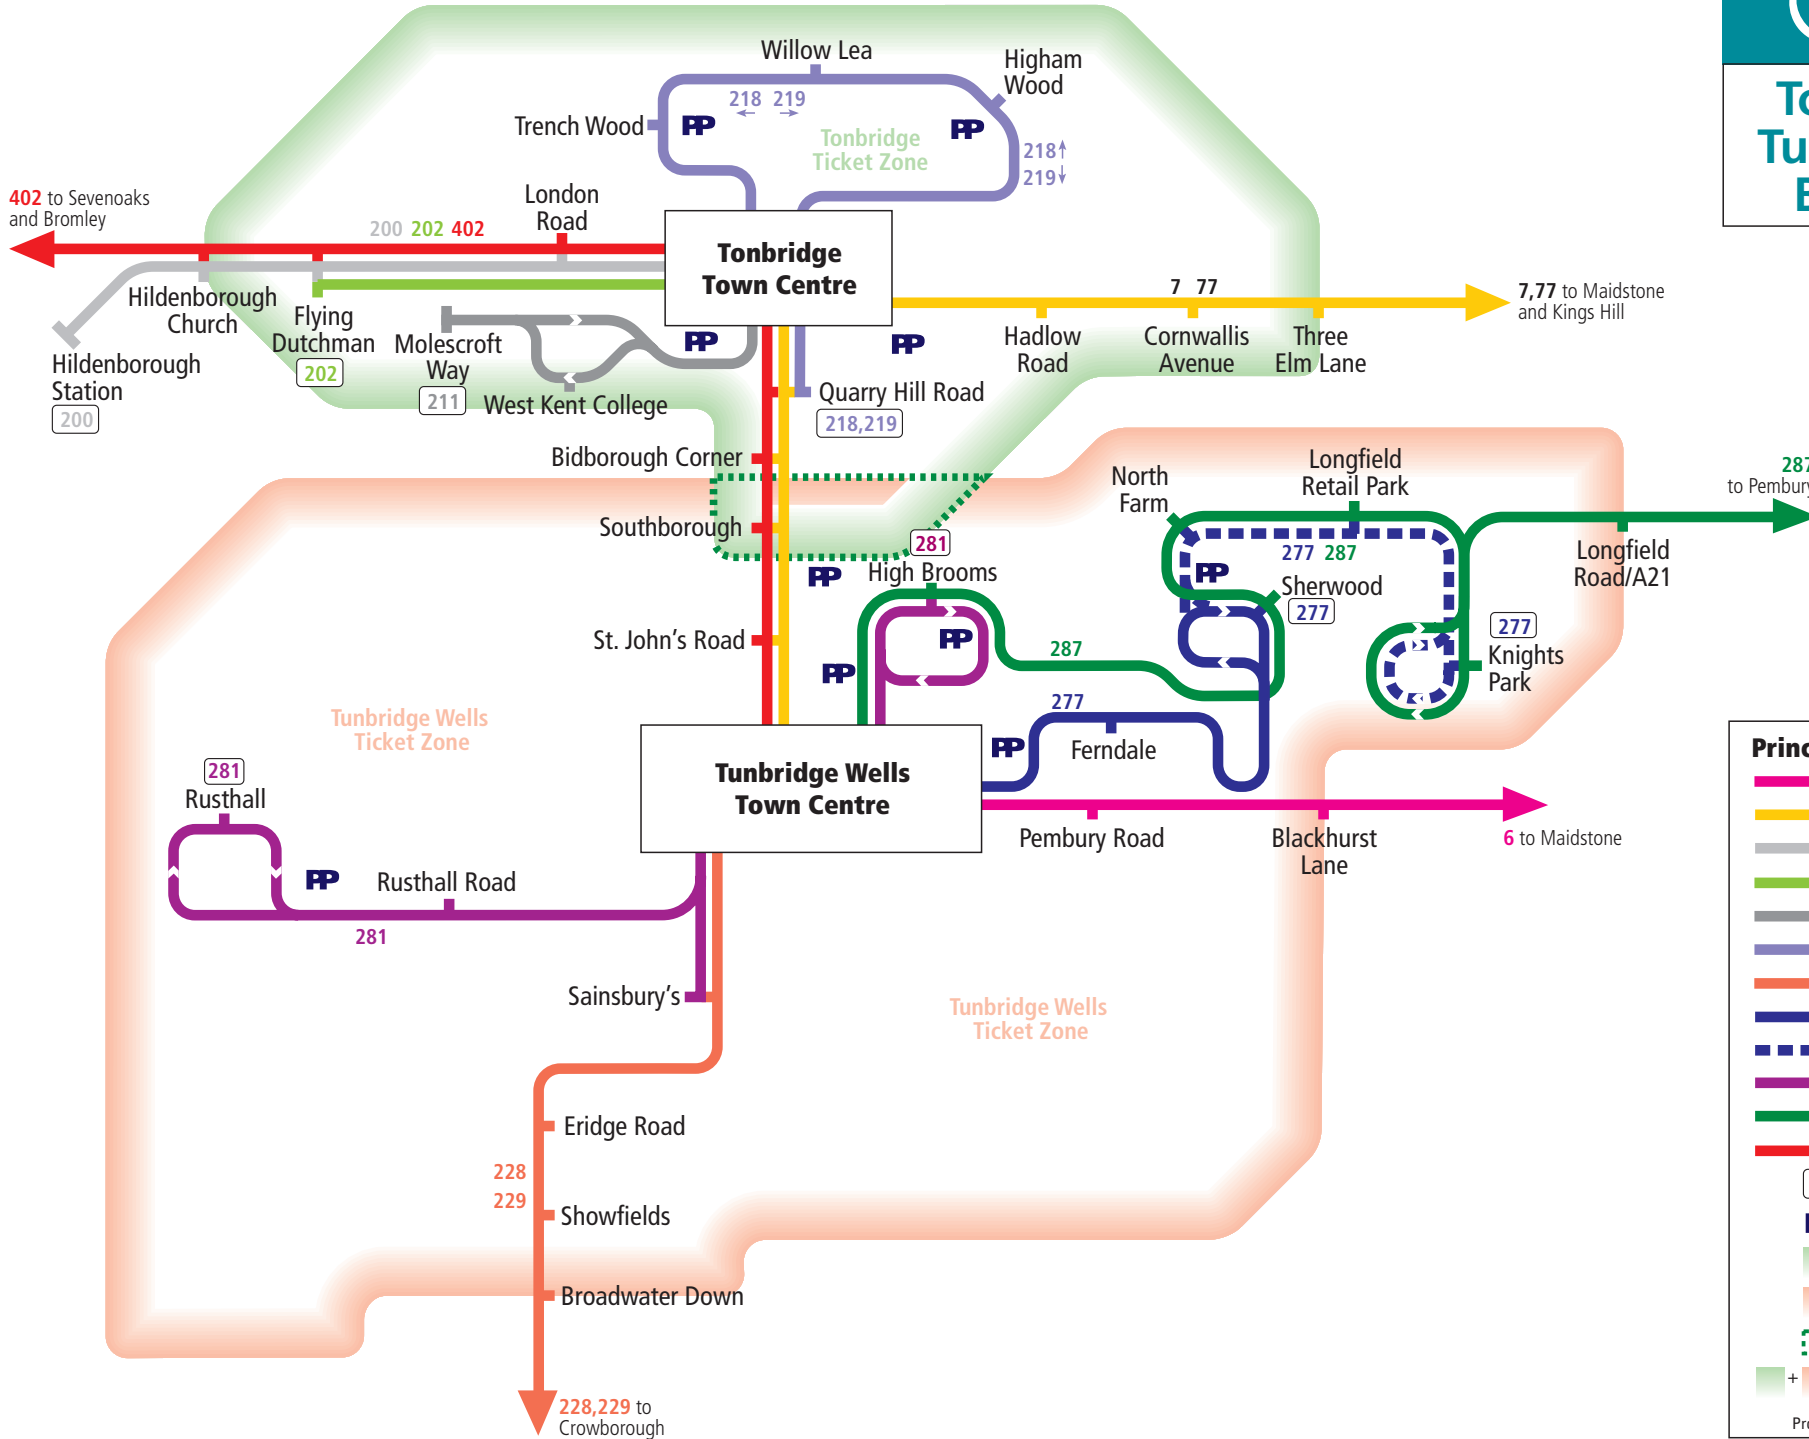

Tonbridge and Tunbridge Wells Bus Network

Principle Services:

- Service 6
- Services 7,77
- Service 200
- Service 202
- Service 211
- Services 218,219
- Services 228,229
- Service 277
- Service 277 Occasional
- Service 281
- Service 287
- Service 402

Bus Route Terminus
 PayPoint Outlet
 Tonbridge Zone
 Tunbridge Wells Zone
 Both Zones
 Combined Zone

Produced by FWT 20.4.10 www.fwt.co.uk