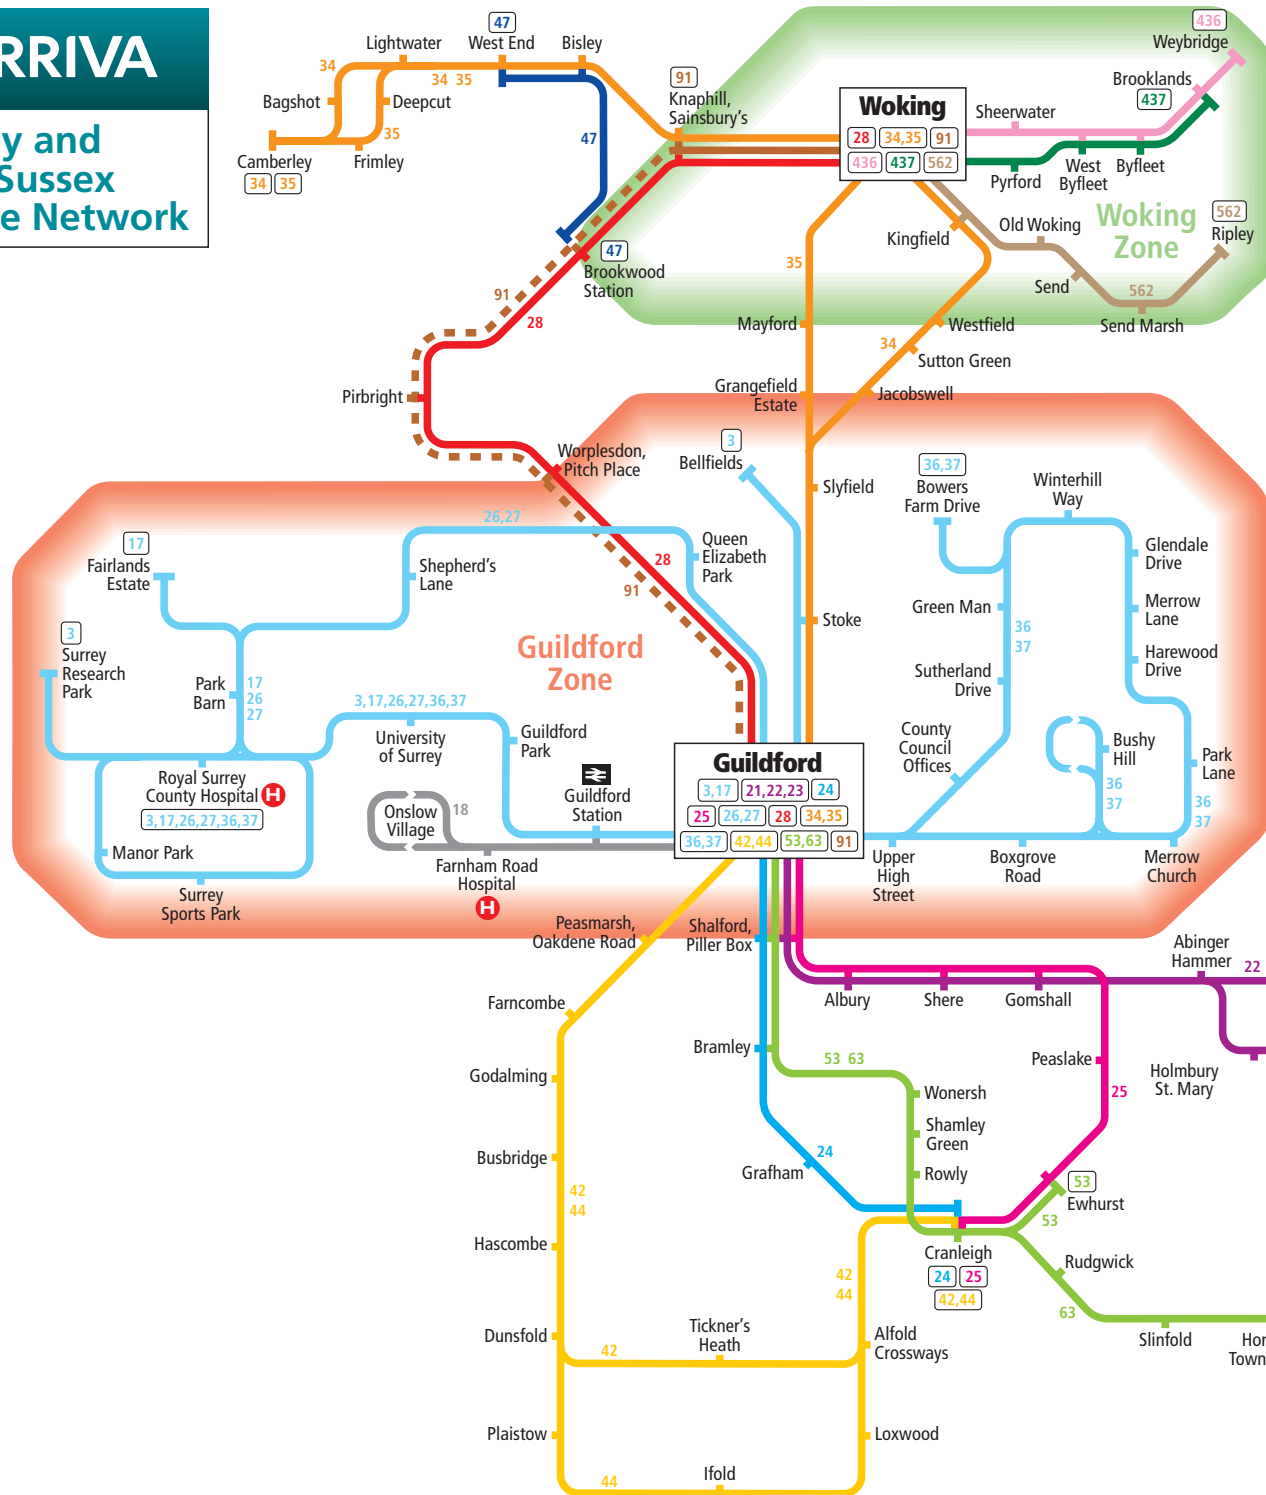

# Surrey and West Sussex Bus Service Network

- **Surrey & West Sussex Savers** are valid for travel on all services shown on this map.
- **Guildford Savers** are valid only within the area with the **red boundary**.
- **Woking Savers** are valid only within the area with the **green boundary**.

Bus Services:	
Services 3,17,26,27,36,37	
Service 18	
Services 21,22,23	
Service 24	
Service 25	
Service 28	
Services 34,35	
Services 42,44	
Service 47	
Services 53,63	
Service 91	
Service 91 (occasional)	
Service 436	
Service 437	
Service 562	
Terminus	
Hospital	
Railway station	