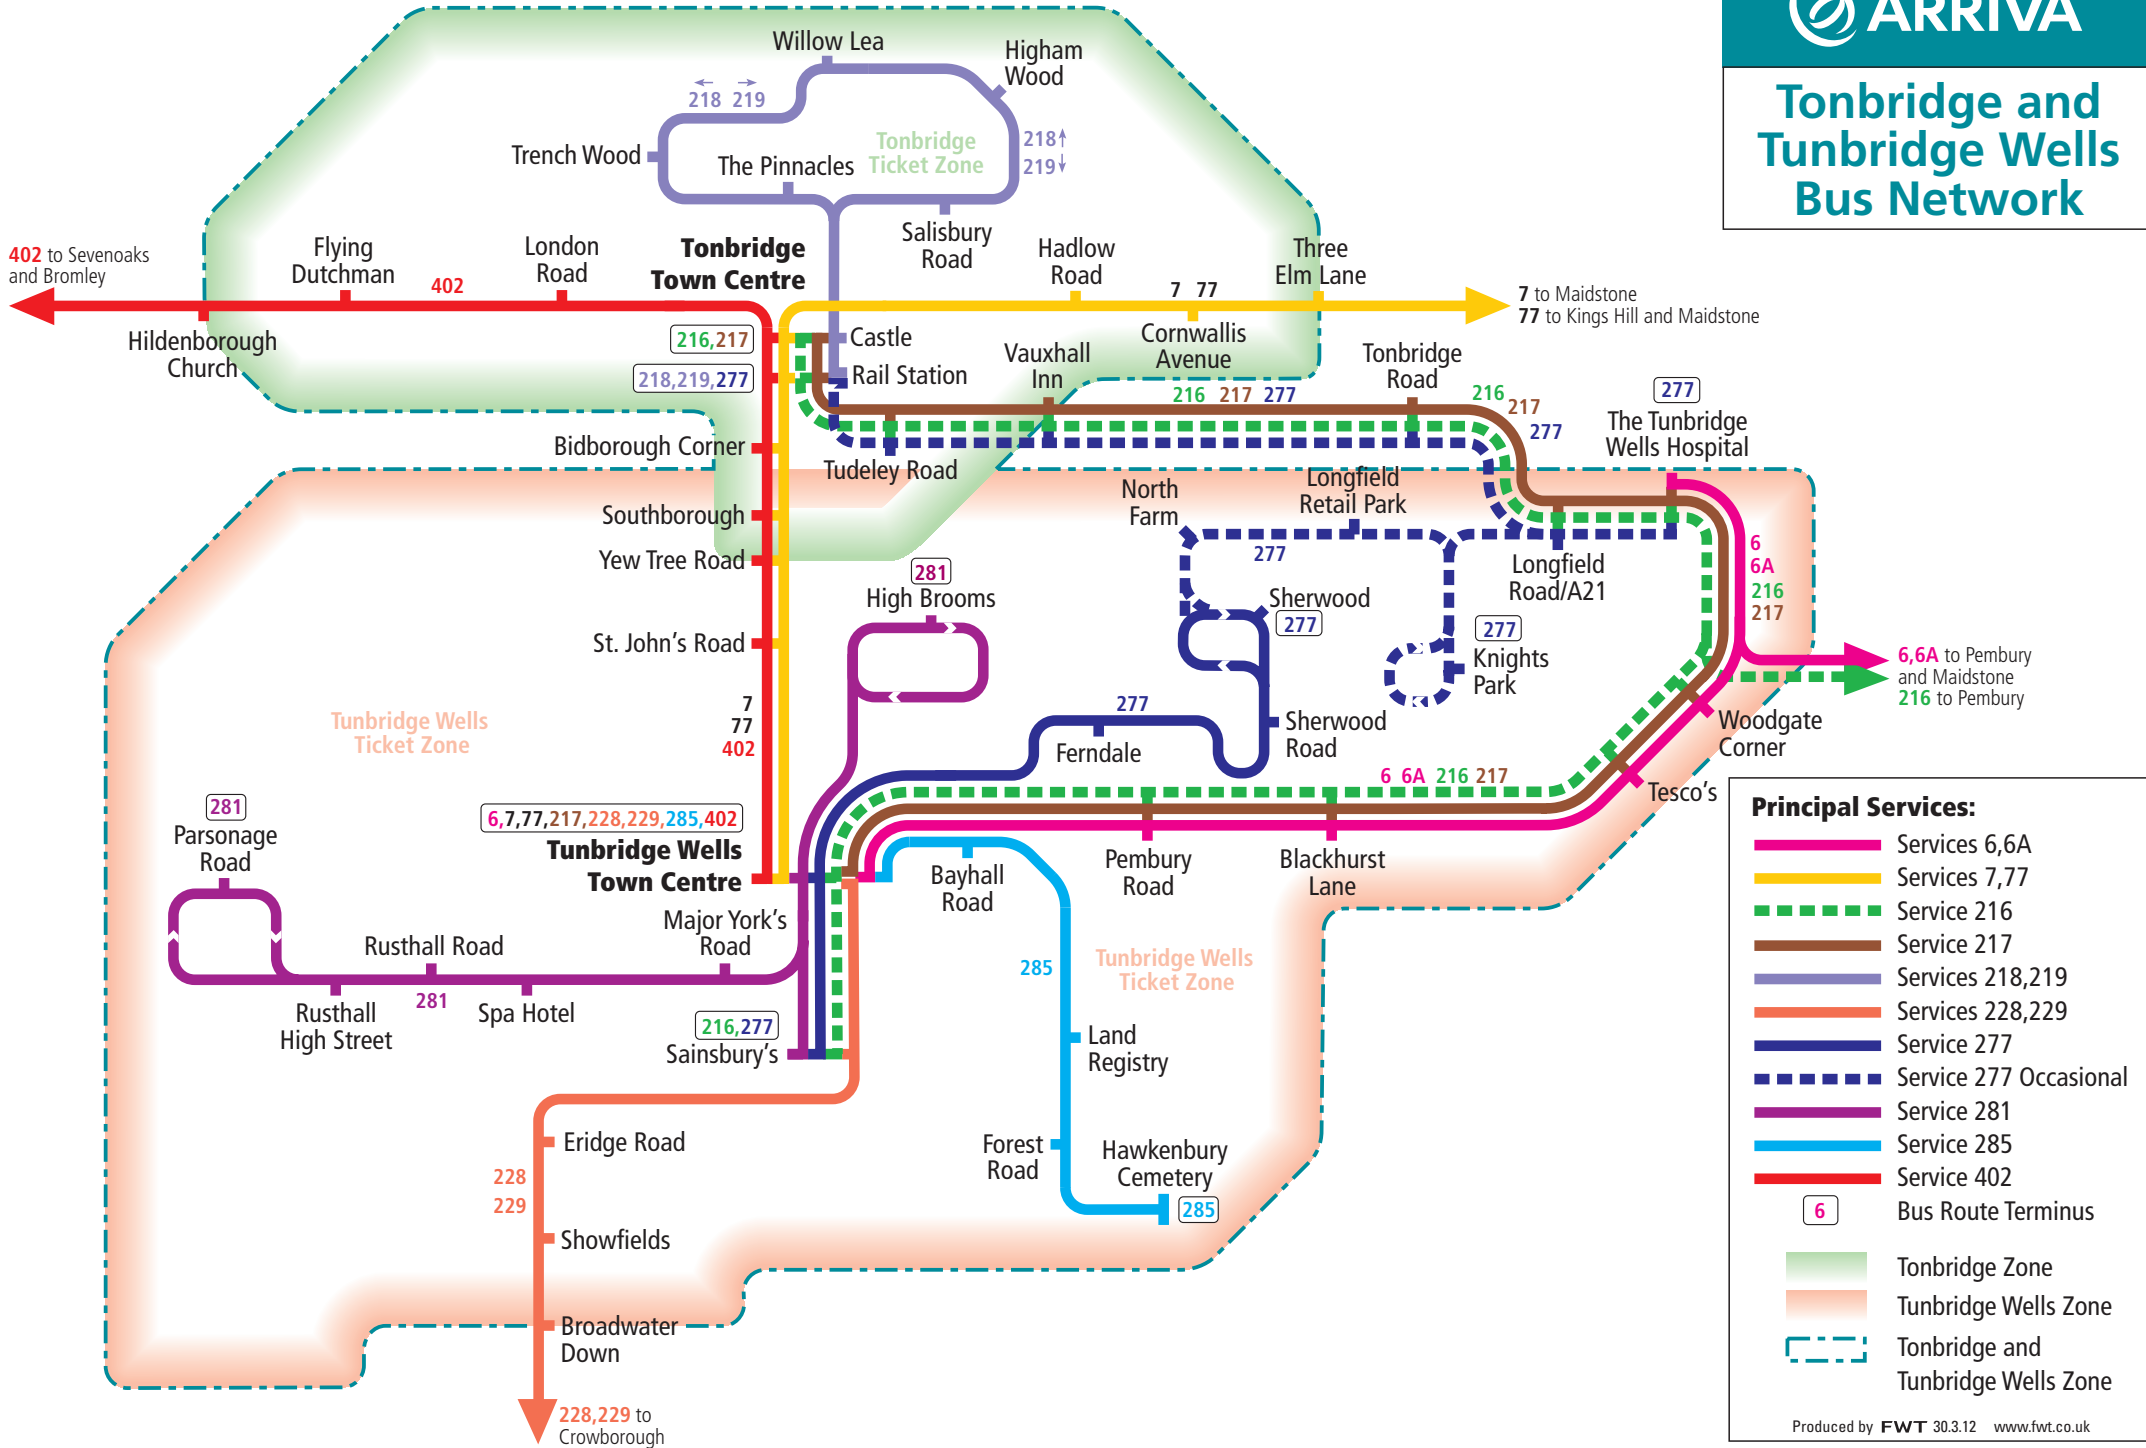

Tonbridge and Tunbridge Wells Bus Network

Principal Services:

- Services 6,6A
- Services 7,77
- - - Service 216
- Service 217
- Services 218,219
- Services 228,229
- Service 277
- - - Service 277 Occasional
- Service 281
- Service 285
- Service 402
- 6 Bus Route Terminus
- Tonbridge Zone
- Tunbridge Wells Zone
- Tonbridge and Tunbridge Wells Zone