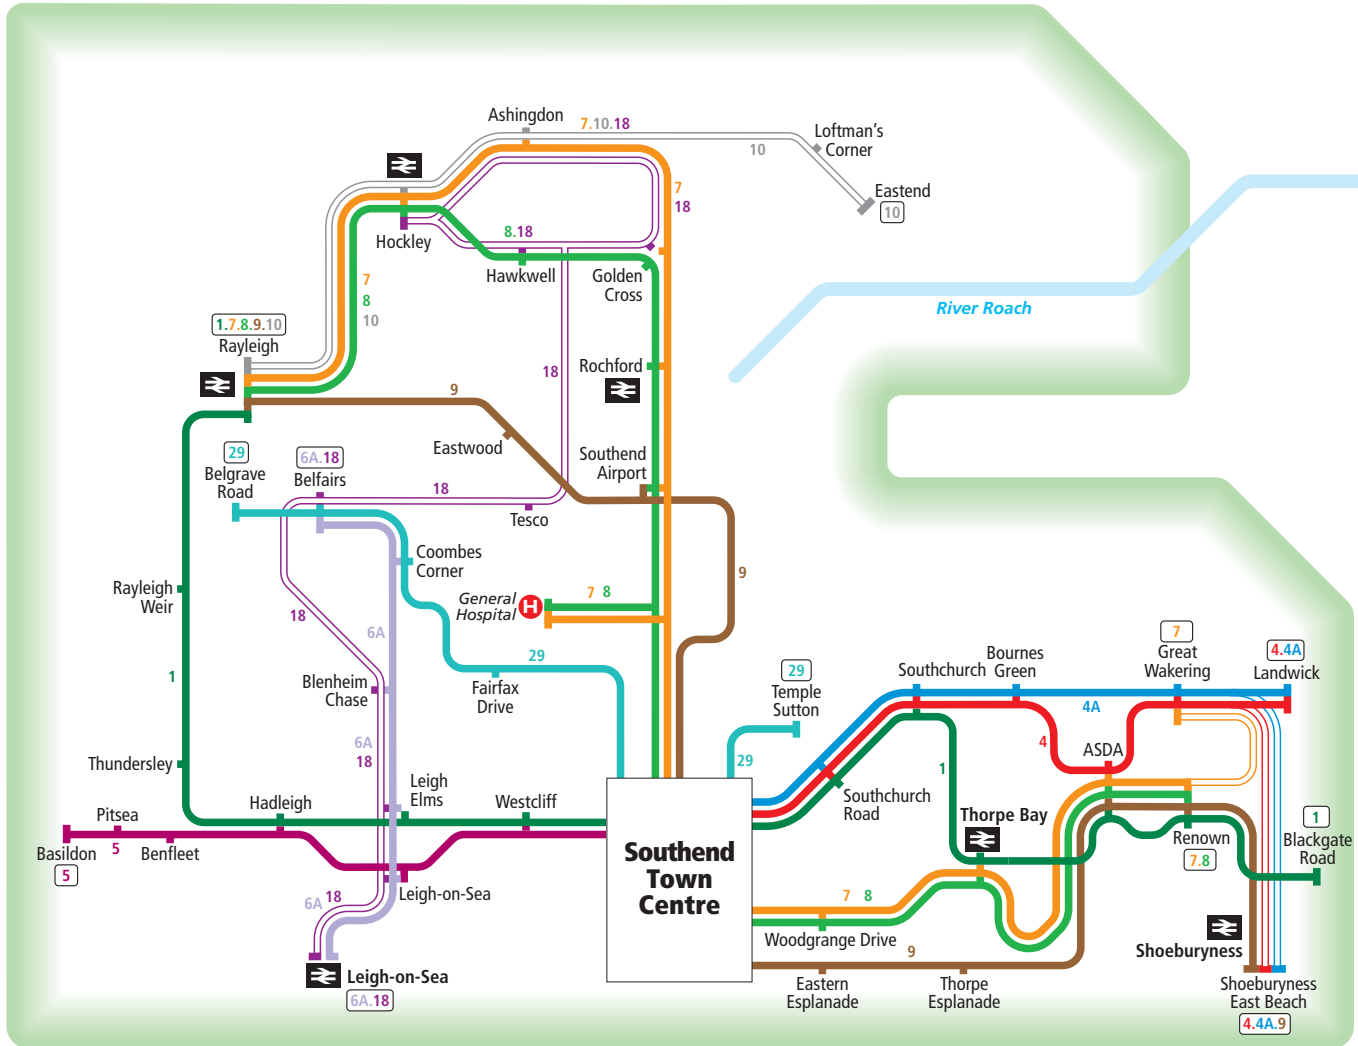

# Southend Bus Service Network

## Bus Services:

Service 1		Service 8	
Service 4		Service 9	
Service 4 (Occasional)		Service 10 (Wed only)	
Service 4A		Service 18 (Fri only)	
Service 4A (Occasional)		Service 29	
Service 5		Hospital	
Service 6A		Bus route terminus	
Service 7		Railway Station	
Service 7 (Occasional)		Fare Zone Boundary*	

\*for multi journey tickets

Produced by **FWT** 14.3.11 [www.fwt.co.uk](http://www.fwt.co.uk)

Sea