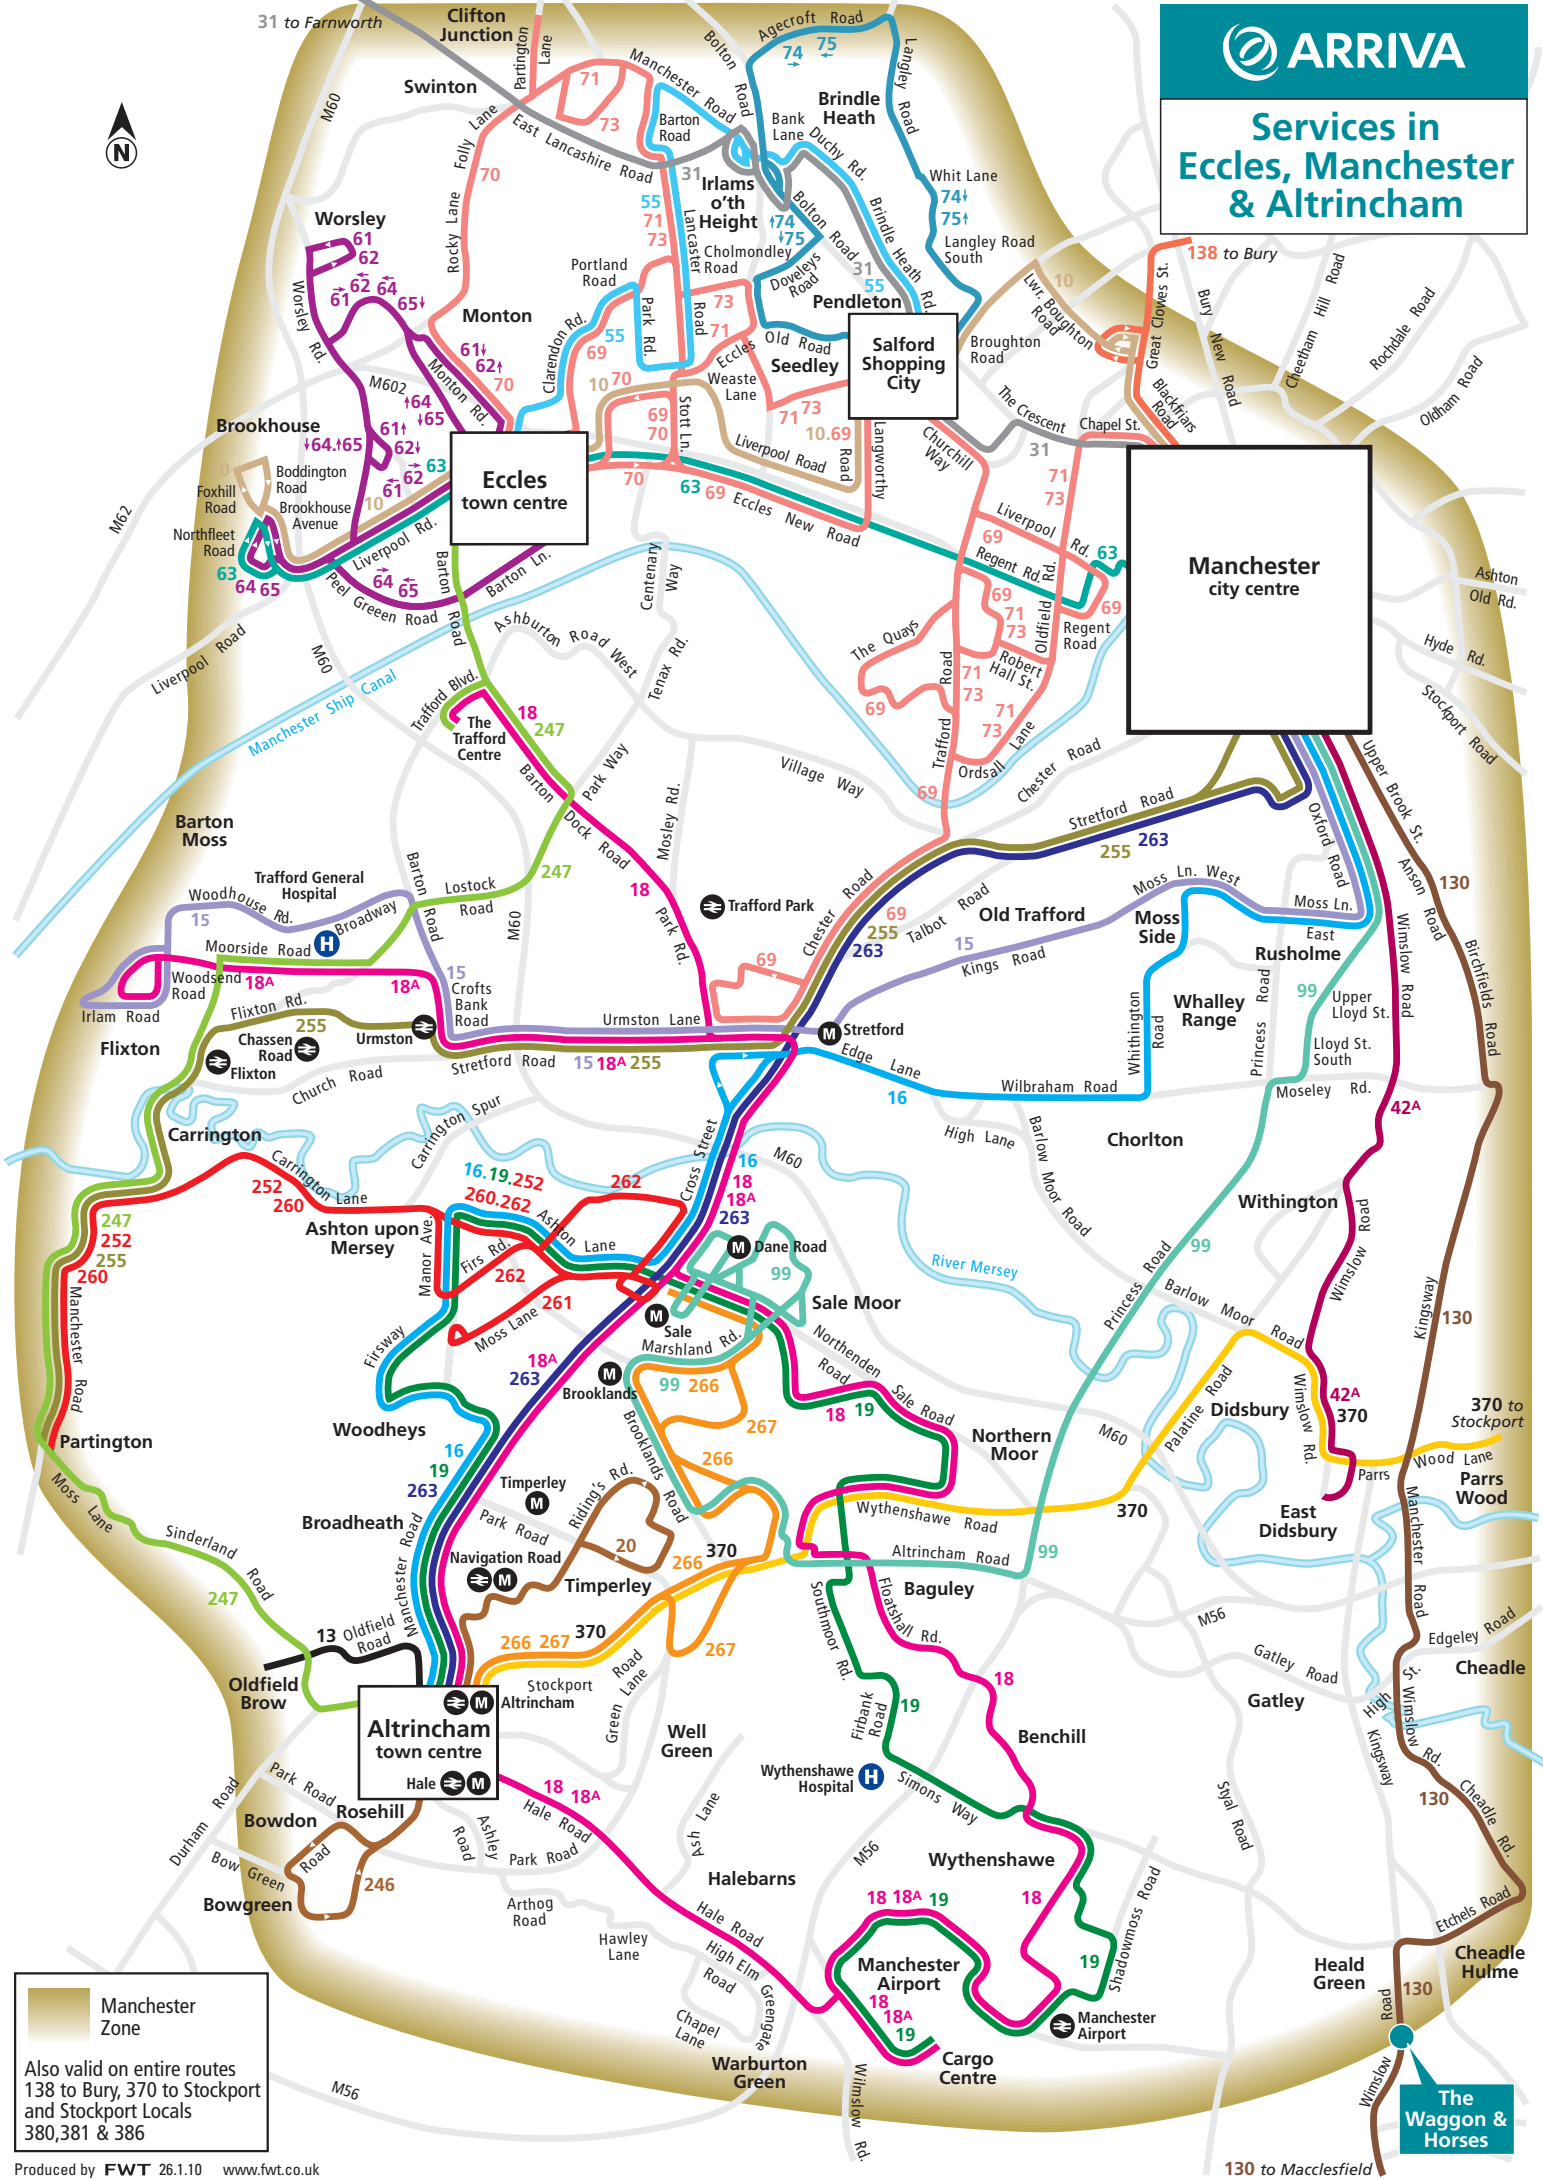

Services in Eccles, Manchester & Altrincham

Manchester Zone

Also valid on entire routes
138 to Bury, 370 to Stockport
and Stockport Locals
380,381 & 386

The Waggon & Horses