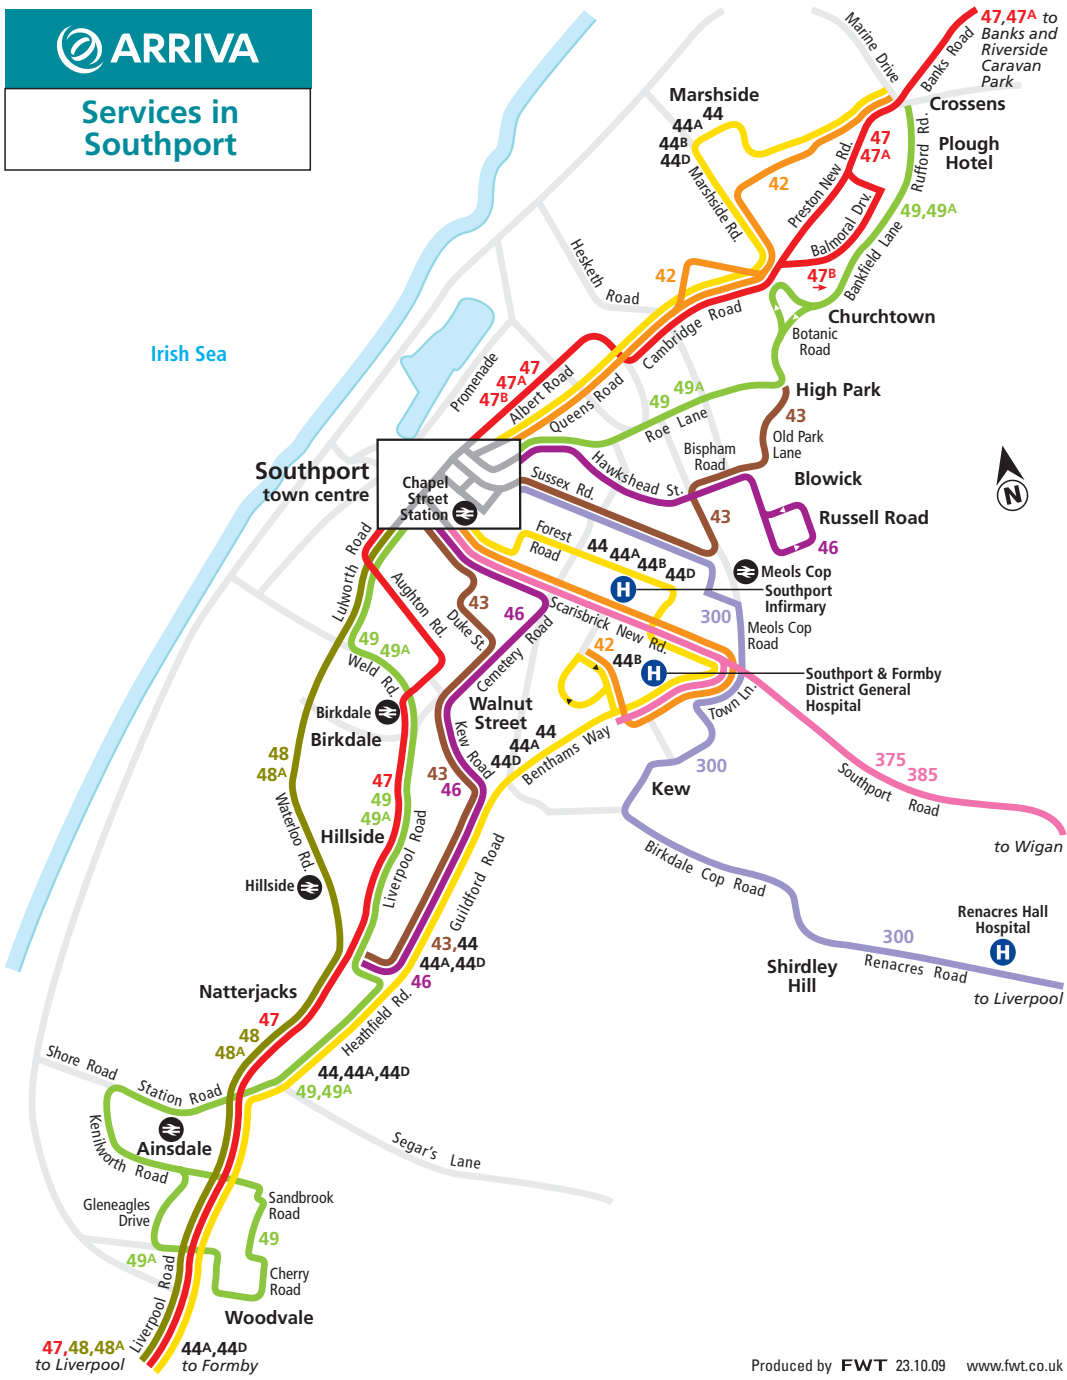

Services in Southport

47, 48, 48A
to Liverpool

44A, 44D
to Formby