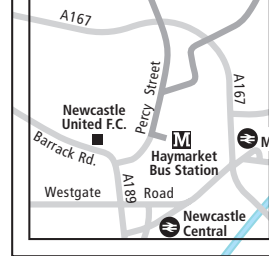

# Services in North Newcastle and North Tyneside

306, 308, X8, X9

to Newcastle city centre. See inset bottom left

to Newcastle city centre. See inset bottom left

- Blyth Valley Zone
- Tyne & Wear Zone
- 45+ Evenings and Sundays only
- 56 Variation to services