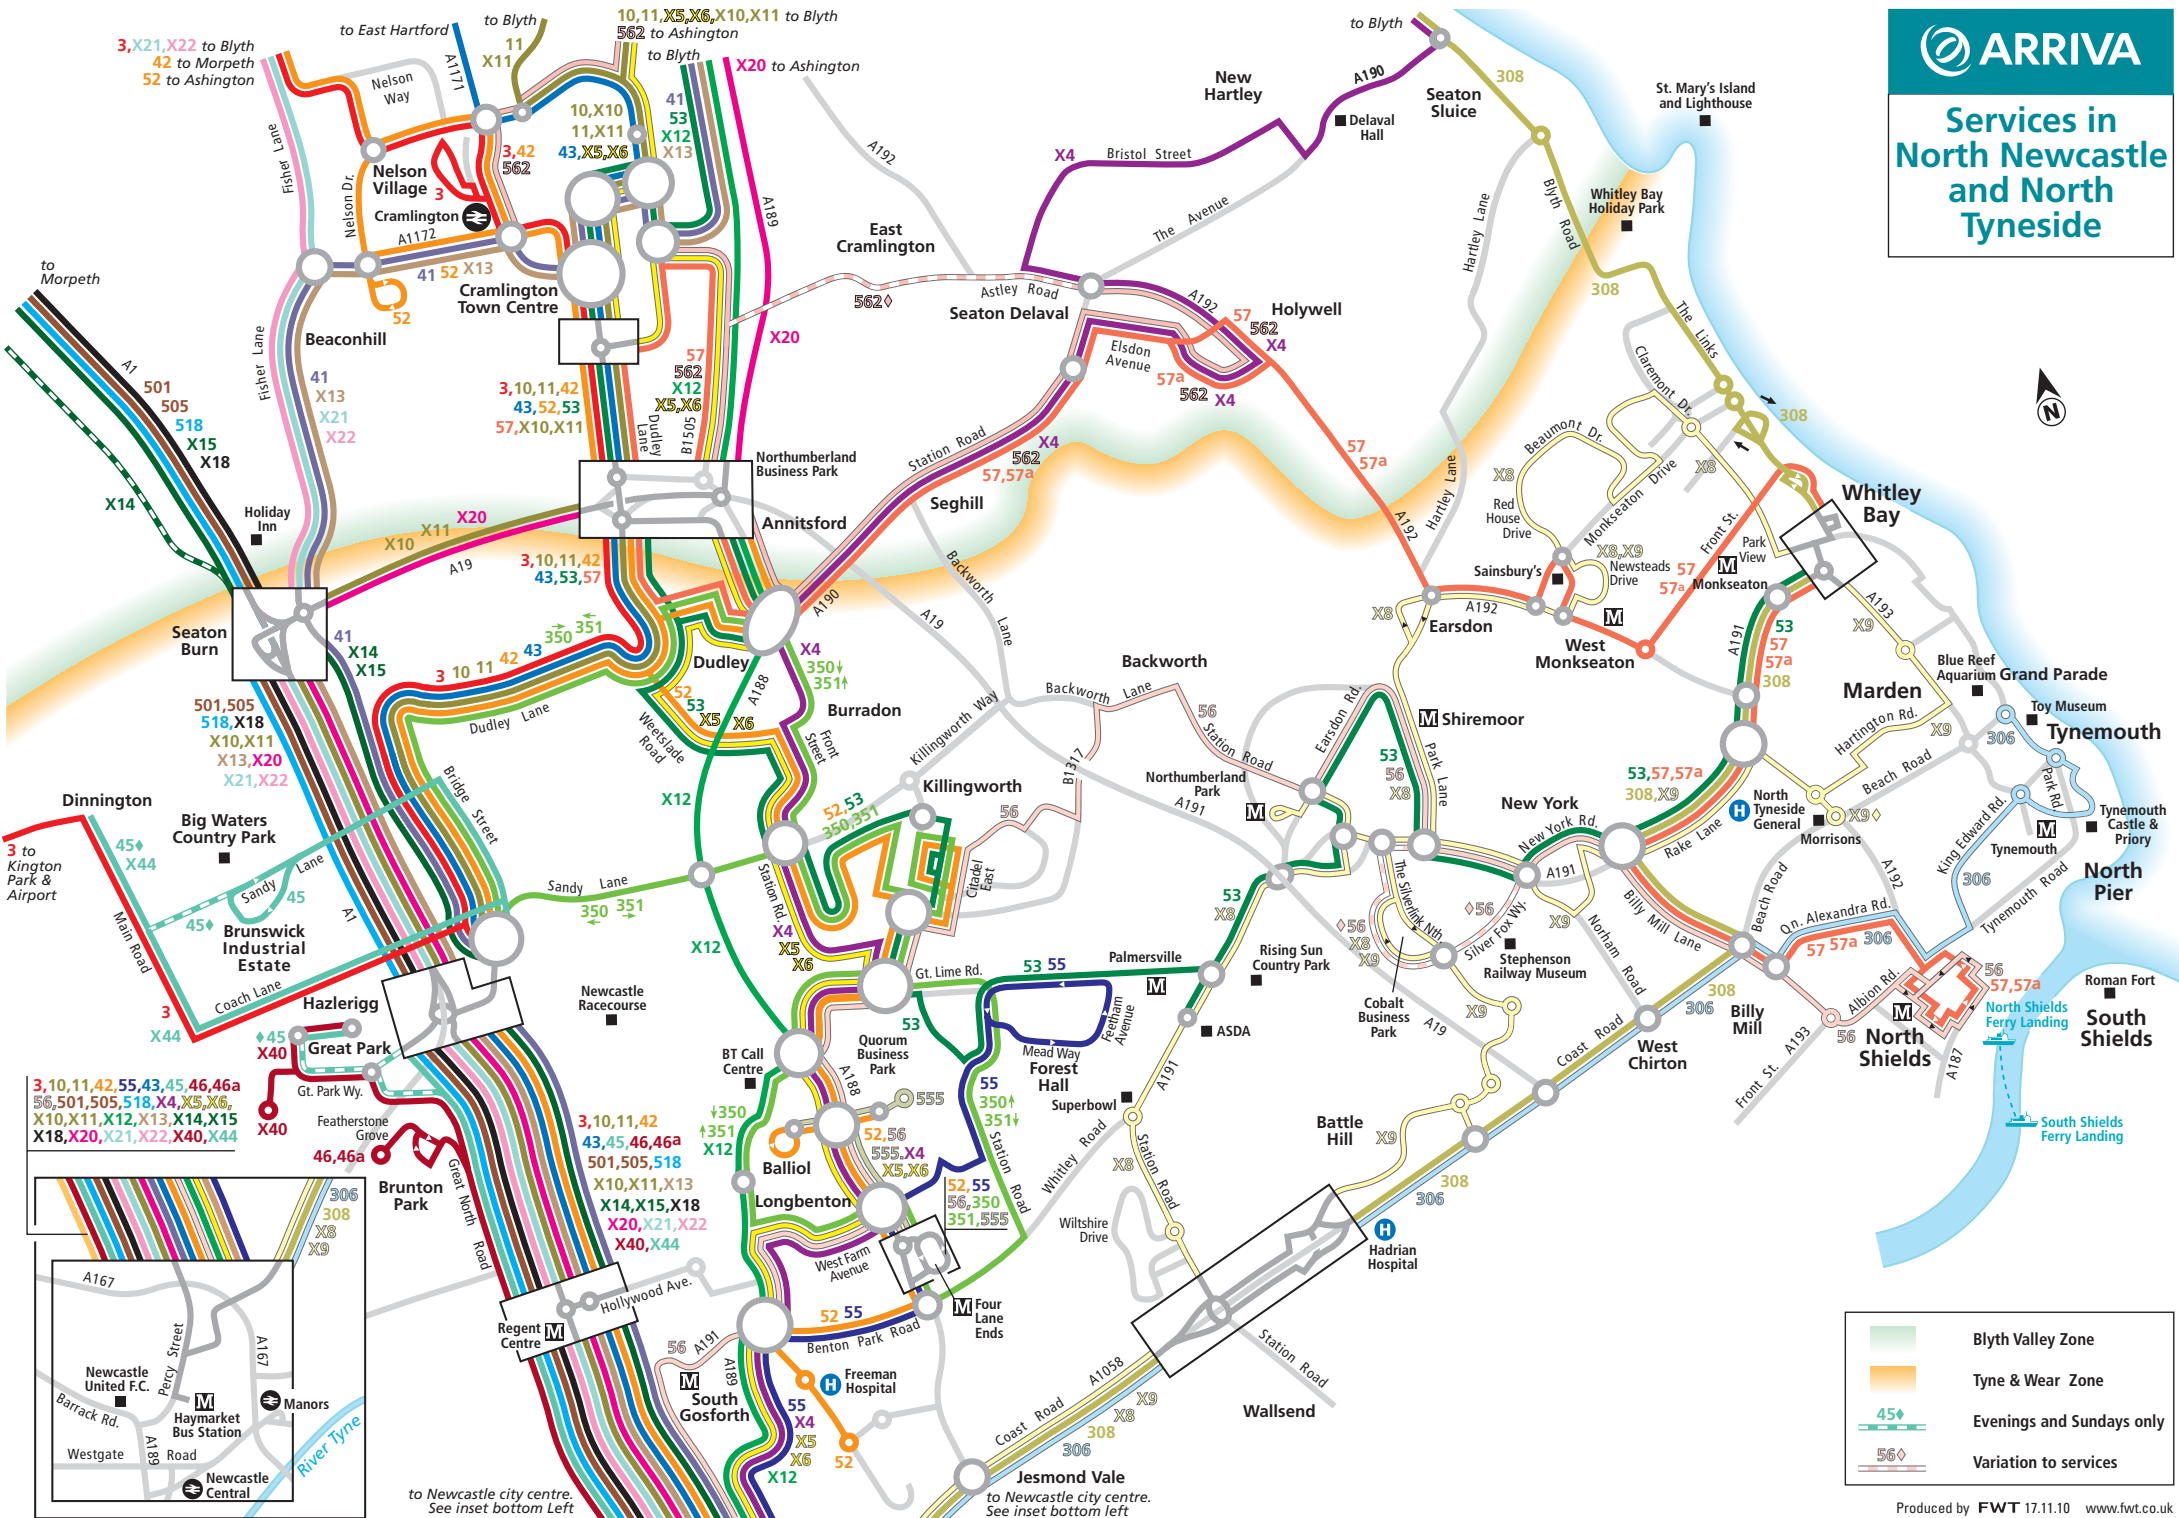

# Services in North Newcastle and North Tyneside

306, 308, X8, X9

to Newcastle city centre. See inset bottom left

to Newcastle city centre. See inset bottom left

- Blyth Valley Zone
- Tyne & Wear Zone
- 45+ Evenings and Sundays only
- 56 Variation to services