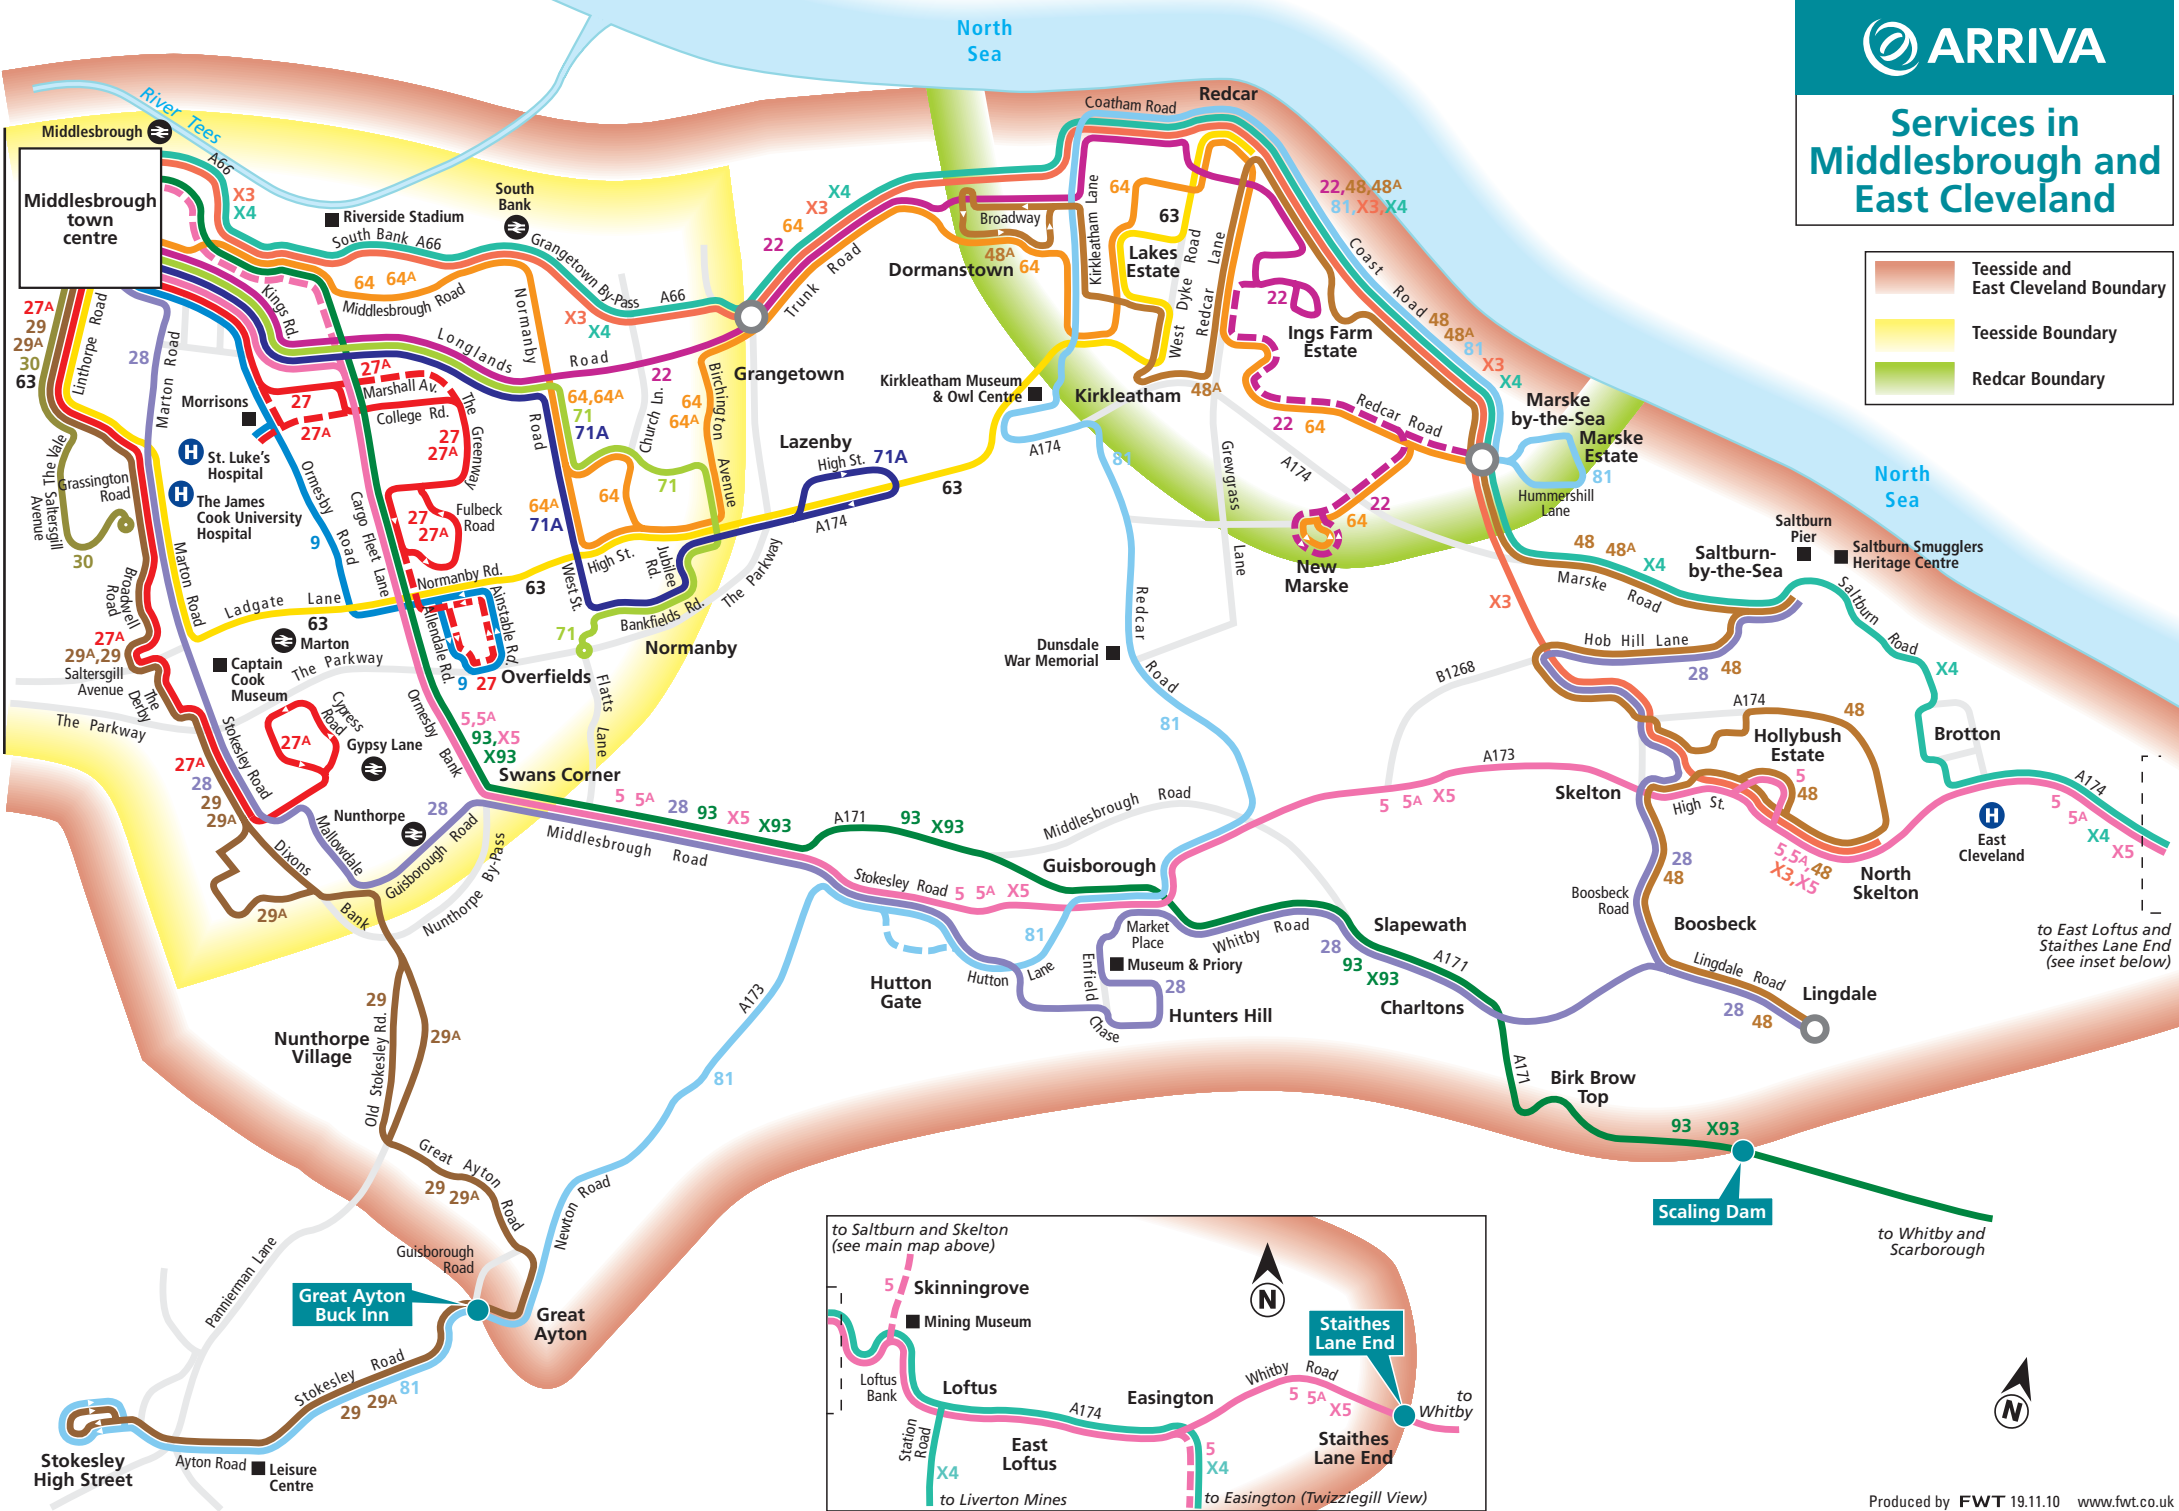

Services in Middlesbrough and East Cleveland

- Teesside and East Cleveland Boundary
- Teesside Boundary
- Redcar Boundary

to East Loftus and Staithes Lane End (see inset below)