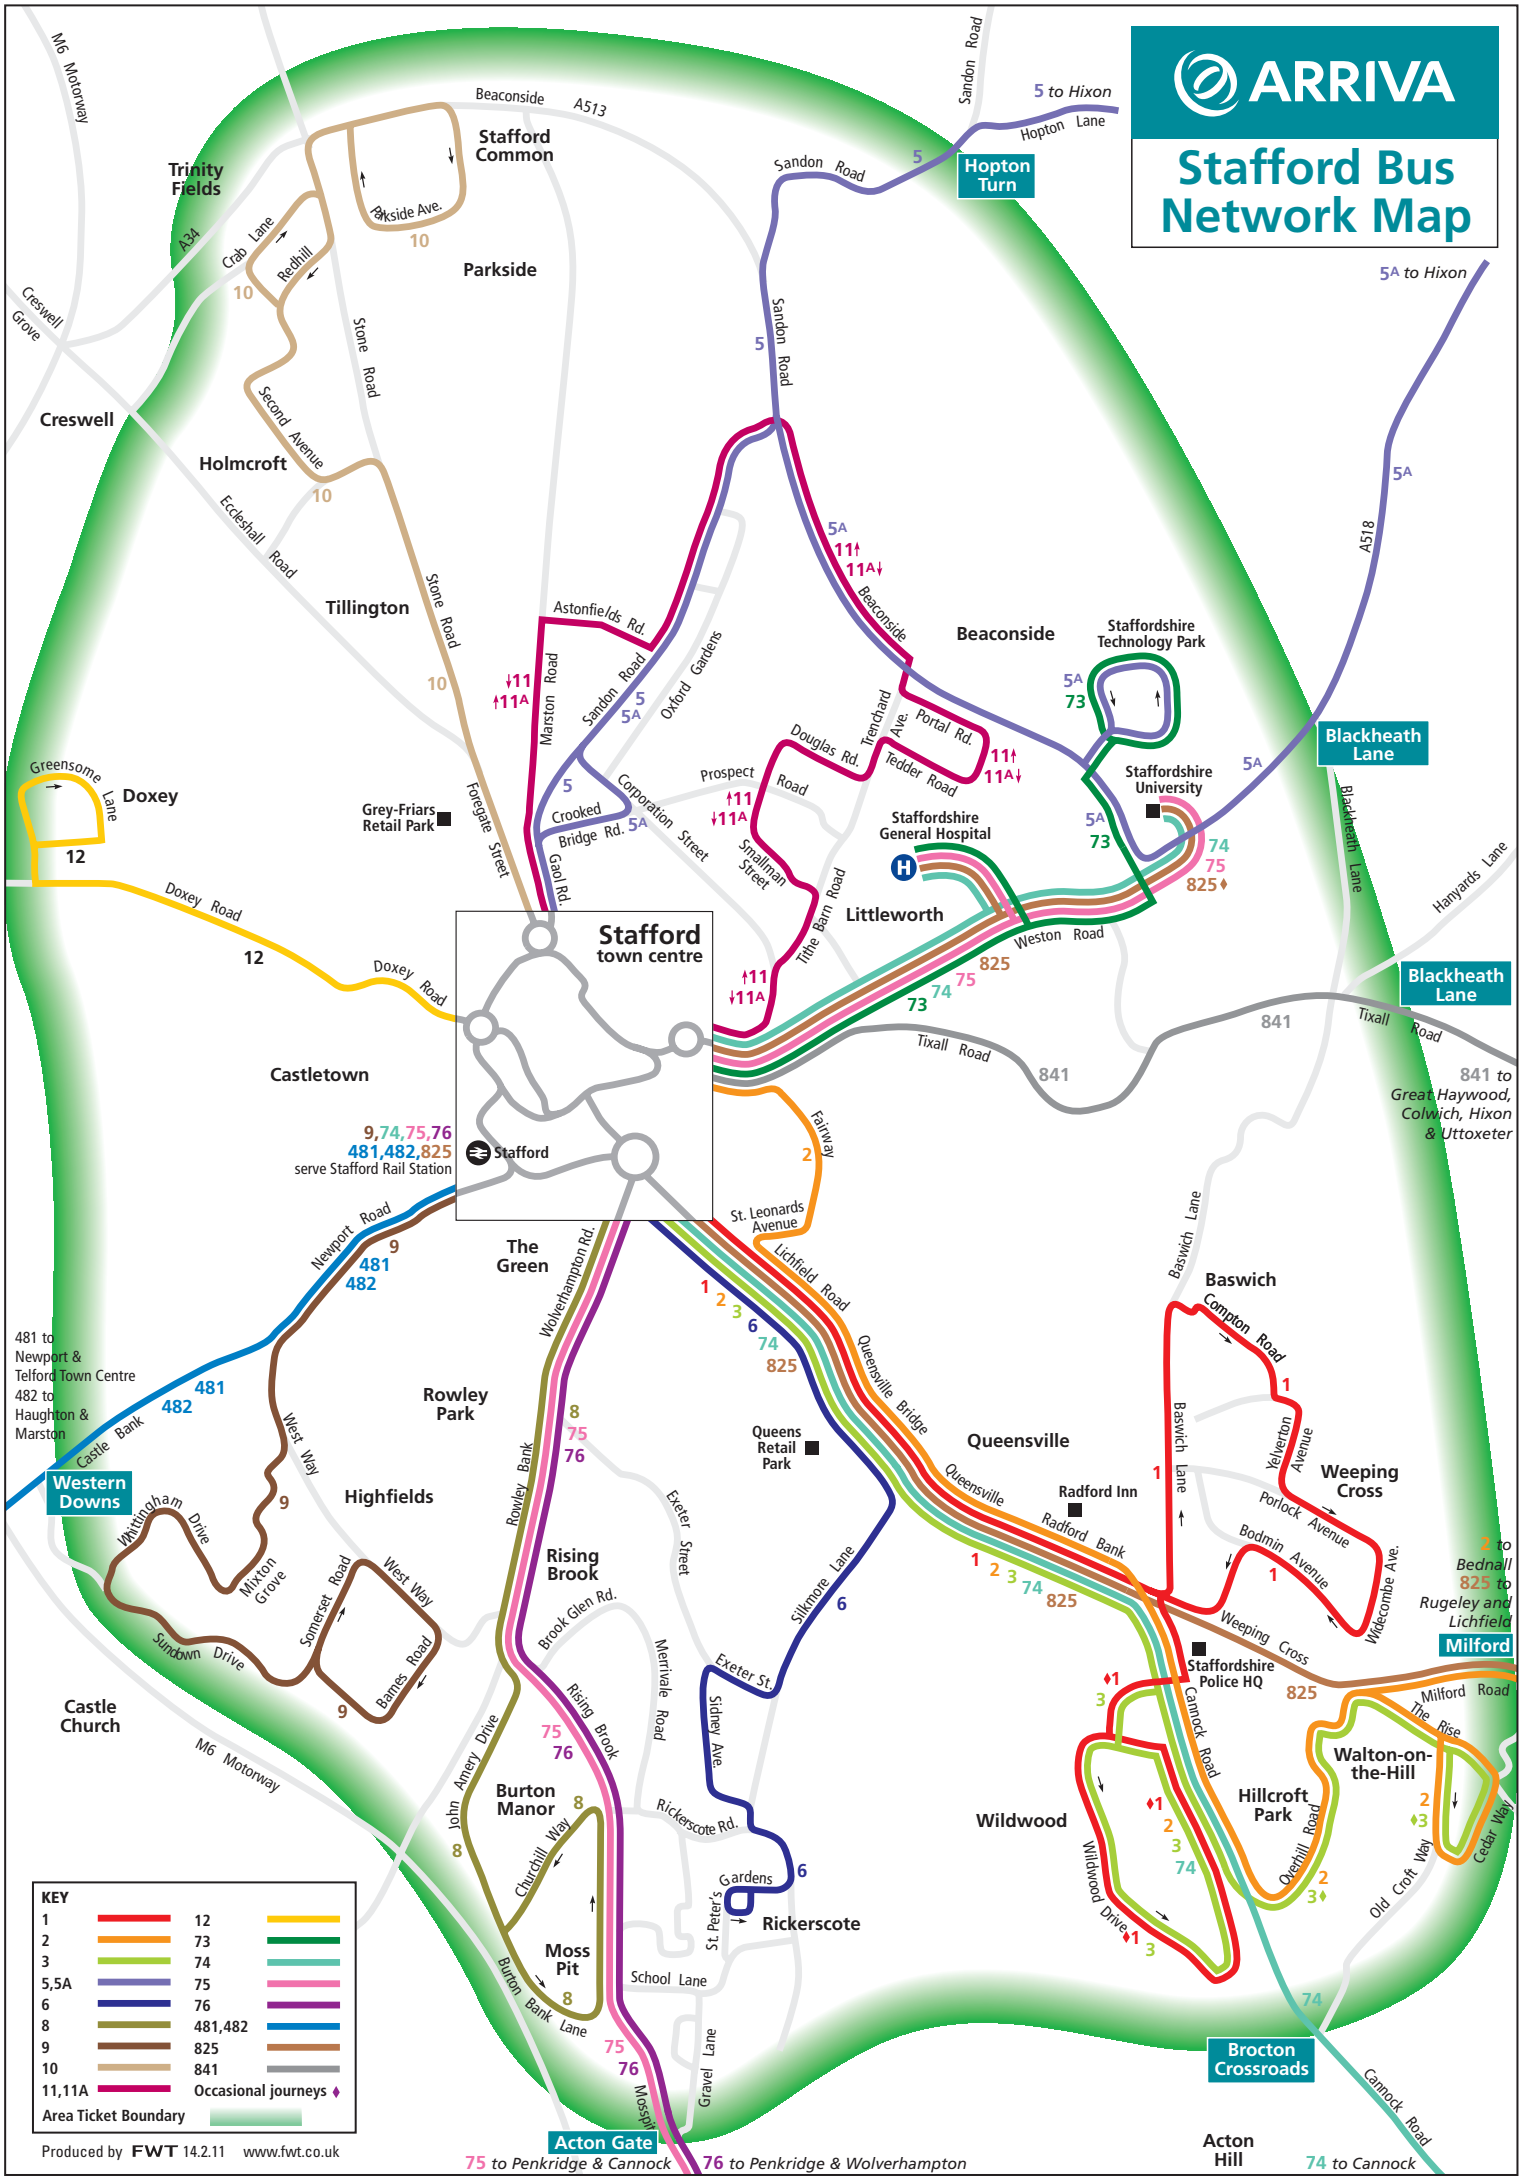

# Stafford Bus Network Map

KEY		
1	12	Occasional journeys
2	73	
3	74	
5, 5A	75	
6	76	
8	481, 482	
9	825	
10	841	
11, 11A		
Area Ticket Boundary		