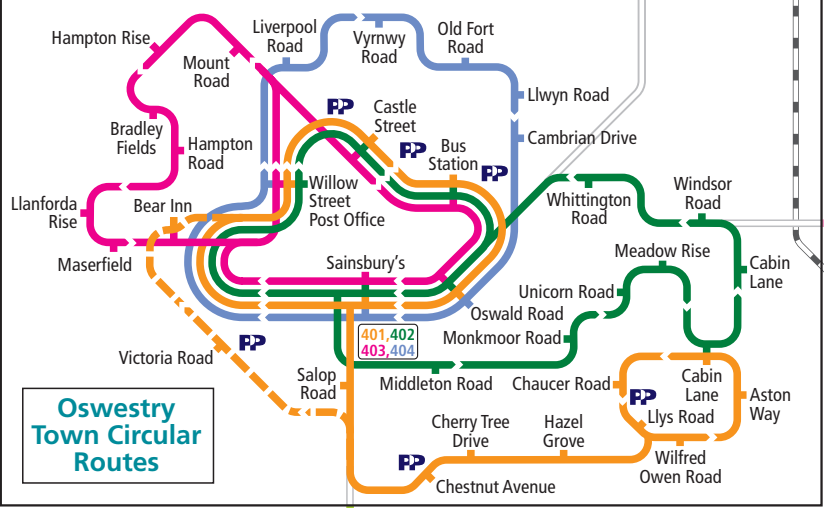

Oswestry Bus Service Network

2, 2A to Wrexham

Bus Services:			
Service 2		Service 404	
Service 2A		Service 576	
Service 53		Bus route terminus	
Service 70		Railway with station	
Service 401 some journeys		Hospital	
Service 402		PayPoint Outlet	
Service 403			

Oswestry Town Circular Routes