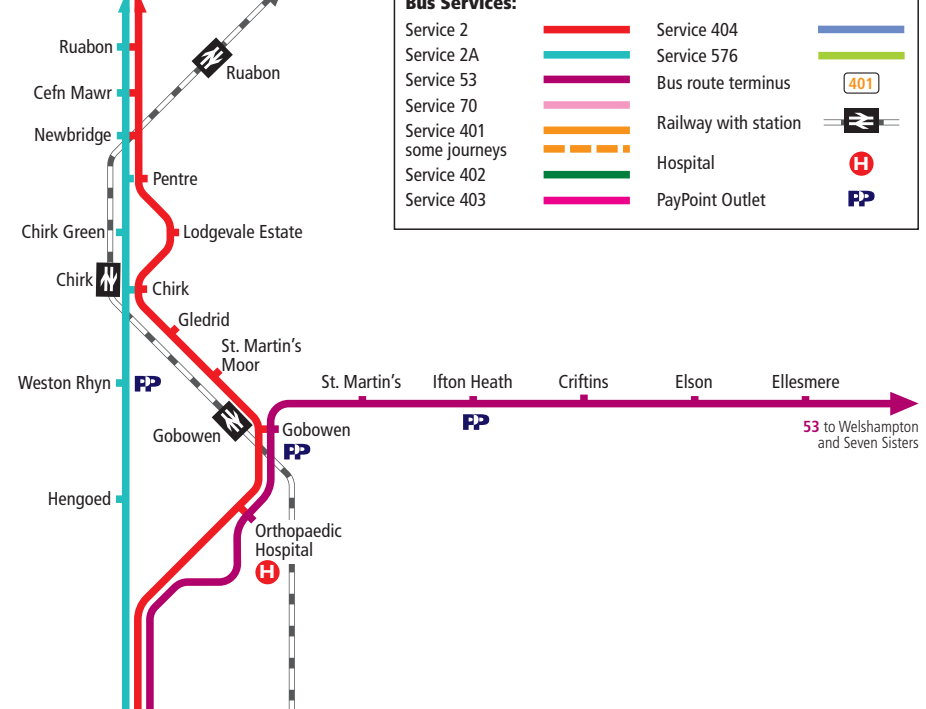

Oswestry Bus Service Network

2, 2A to Wrexham

Bus Services:			
Service 2		Service 404	
Service 2A		Service 576	
Service 53		Bus route terminus	
Service 70		Railway with station	
Service 401 some journeys		Hospital	
Service 402		PayPoint Outlet	
Service 403			

Oswestry Town Circular Routes