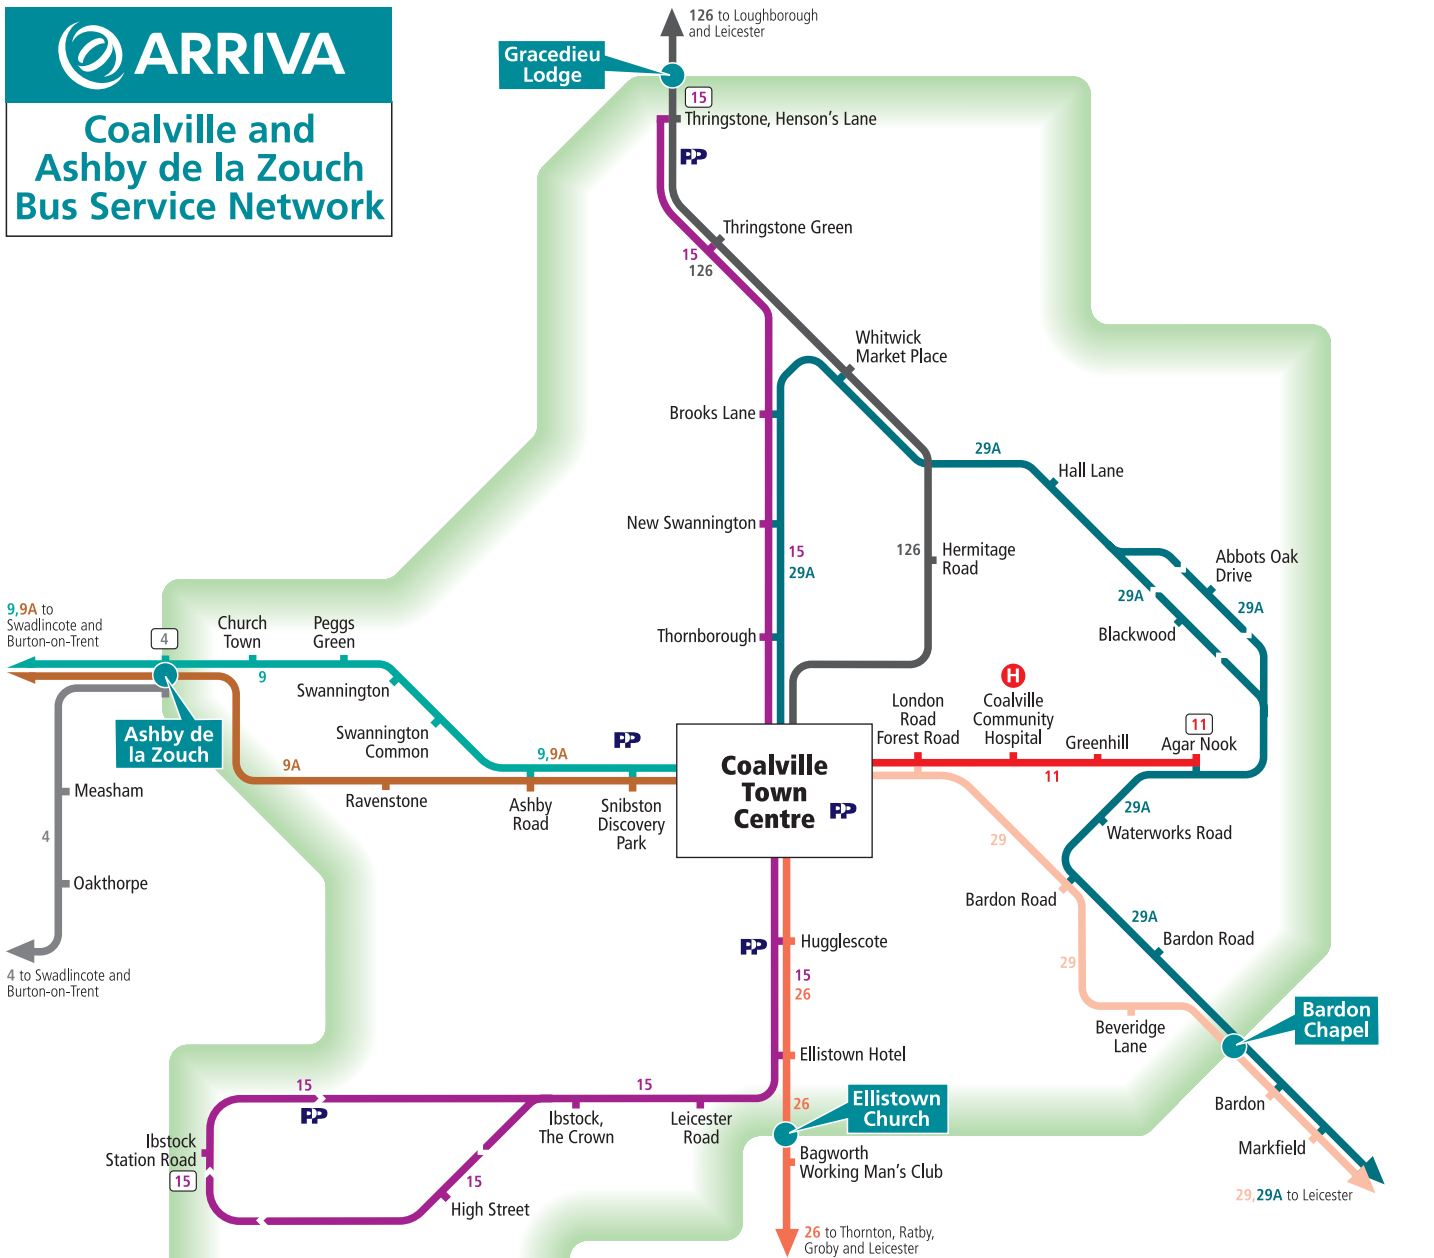

Coalville and Ashby de la Zouch Bus Service Network

Bus Services:

Service 4	Service 26	Bus Route Terminus	11
Service 9	Service 29	Hospital	H
Service 9A	Service 29A	Occasional journey	◇
Service 11	Service 126	Fare Zone Boundary*	■
Service 15		PayPoint Outlet	FP

* for multi journey tickets