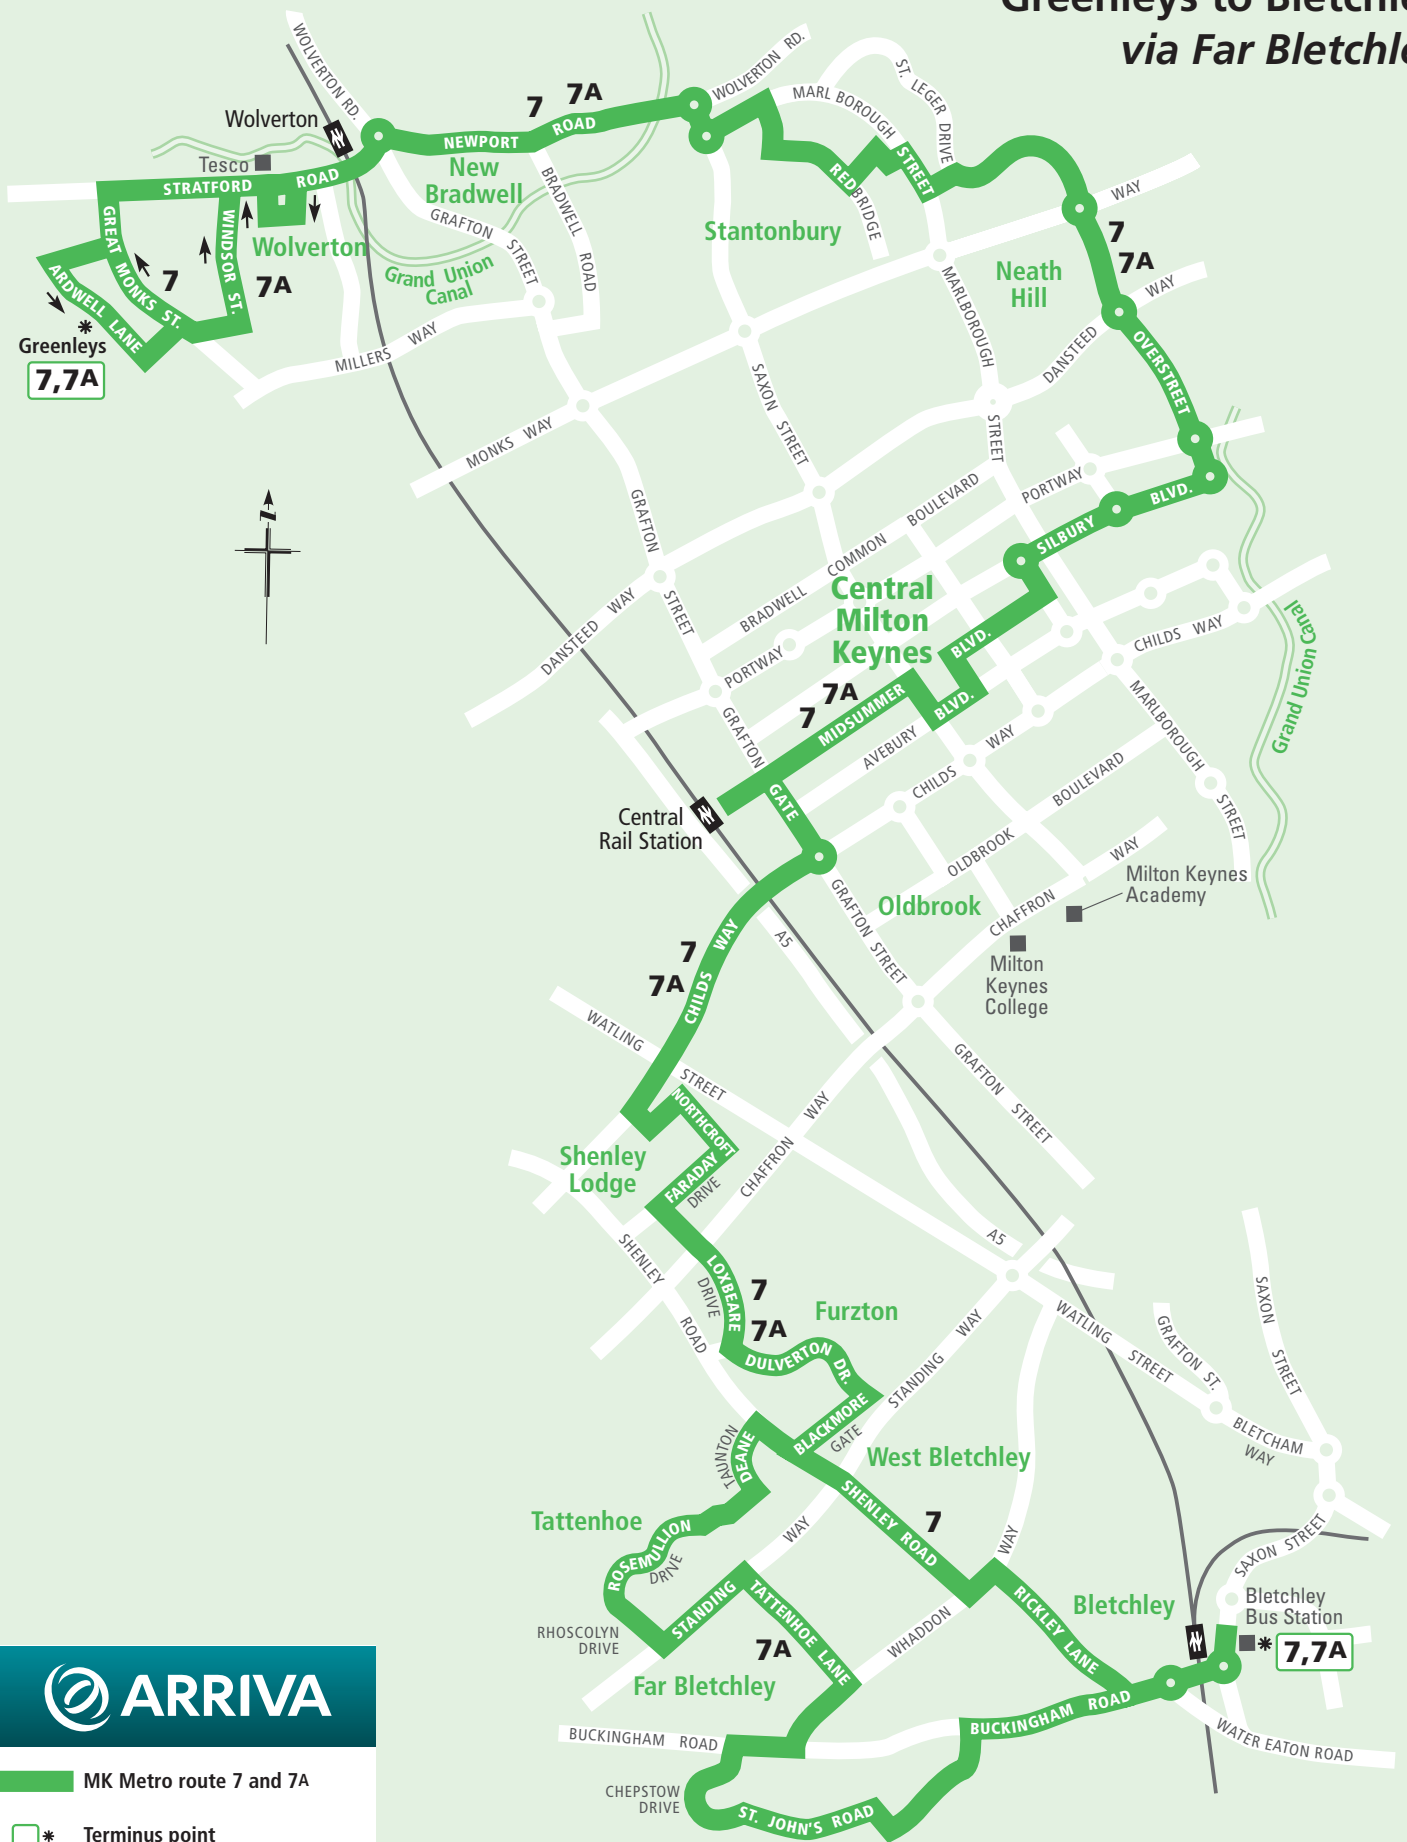

7

Greenleys to Bletchley

7A

Greenleys to Bletchley via Far Bletchley

- MK Metro route 7 and 7A
- * Terminus point
- Buses run in direction of arrow
- Railway station