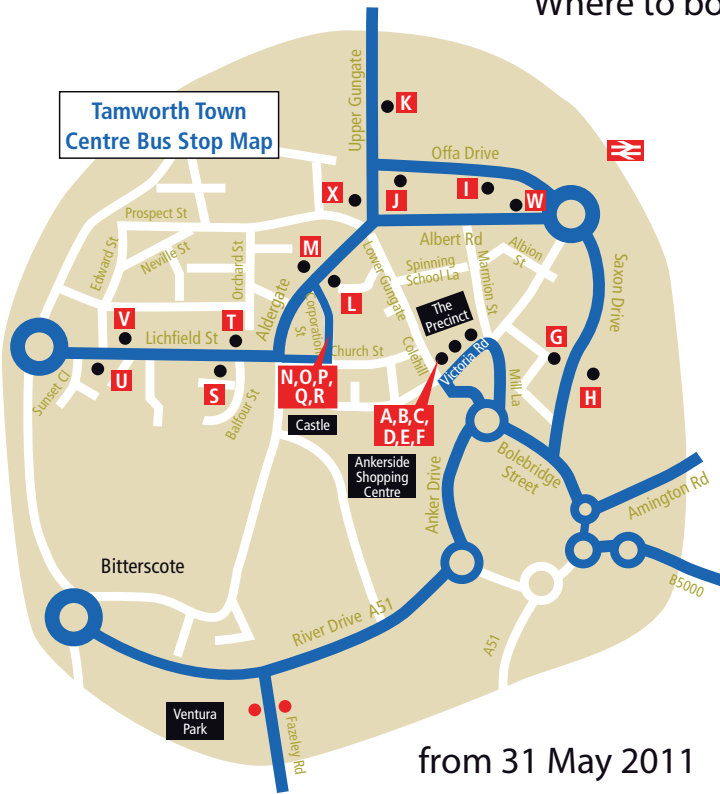

Where to board your Arriva Bus in Tamworth Town Centre

Victoria Road

A	6	Ventura Park
B	5	Amington (Kerria) via Argyle Street
C	8 9	Hockley via Belgrave and Wilnecote Hockley via Belgrave and Ninian Way
D	110 813	Birmingham via Ventura Park, Fazeley, Mile Oak, Sutton Coldfield and Erdington Burton New Street via Harlaston, Lullington, Coton in the Elms and Walton
E	4 7	Silverlink via Glascote Stonydelph via Glascote
F		Unloading only

Saxon Drive

G	110 115 116 765 785 813	Birmingham via Ventura Park, Fazeley, Mile Oak, Sutton Coldfield and Erdington Corporation Street Corporation Street Lichfield via Hopwas and Whittington Lichfield via Hopwas and Whittington Burton New Street via Harlaston, Lullington, Coton in the Elms and Walton
----------	--	---

Offa Drive

I	110 115 116 765 785 813	Birmingham via Ventura Park, Fazeley, Mile Oak, Sutton Coldfield and Erdington Corporation Street Corporation Street Lichfield via Hopwas and Whittington Lichfield via Hopwas and Whittington Burton New Street via Harlaston, Lullington, Coton in the Elms and Walton
----------	--	---

U	1E	Gillway via Leyfields and Coton Green
	3E	Gillway via Leyfields and Coton Green (occasional journeys)
	110	Birmingham via Ventura Park, Fazeley, Mile Oak, Sutton Coldfield and Erdington
	765	Lichfield via Hopwas and Whittington
	785	Lichfield via Hopwas and Whittington