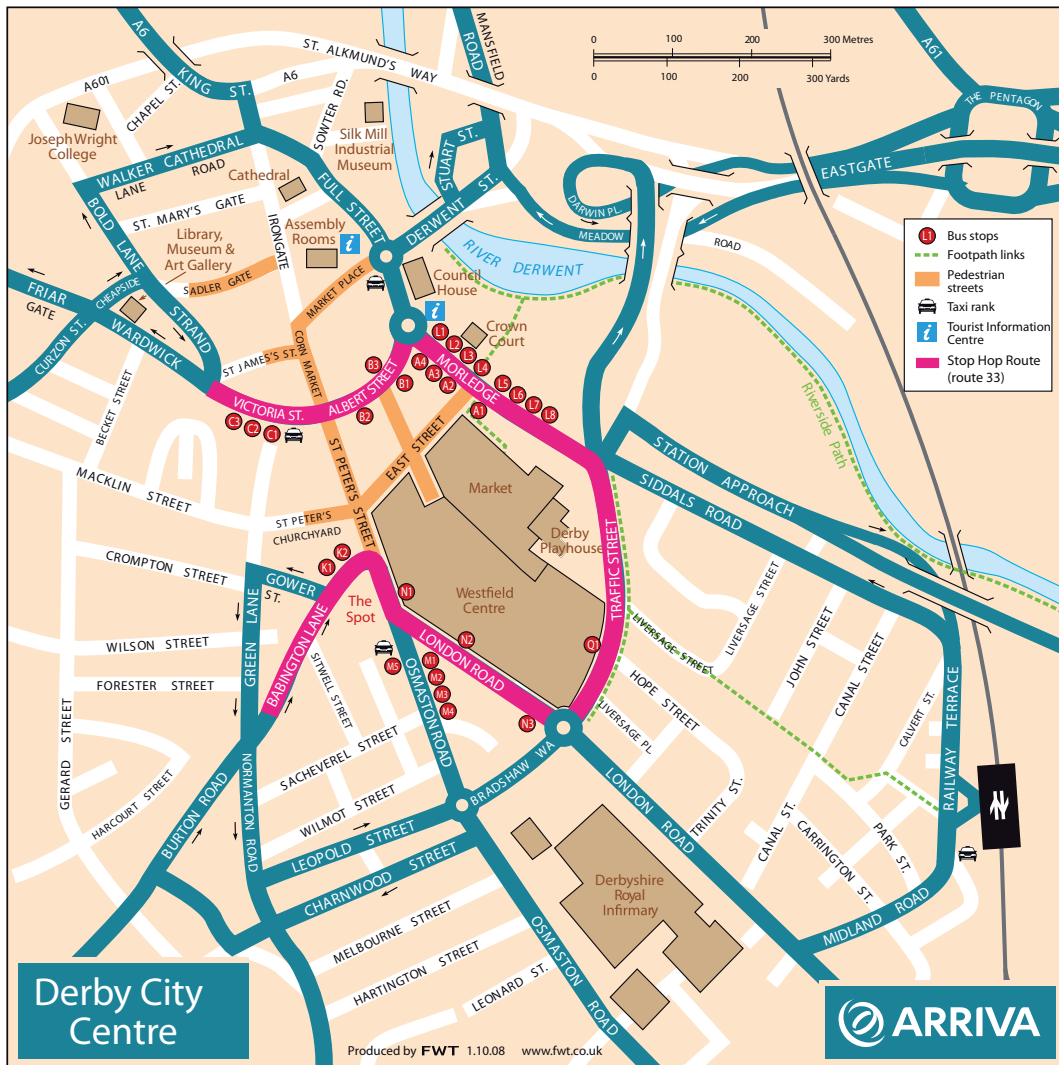

Derby City Centre Bus Stop Guide

Arriva Midlands services departing from / serve the following street stands

| Service | Stand | Destination |
|---------|----------------|---|
| 28 | B1, C3 | Mackworth Circular |
| 29 | B1, C3 | Mackworth Circular |
| 32 | K2, M3 | Littleover (Foremark Avenue) |
| 33 | B1, C2, N2, Q1 | Blagreaves Lane |
| 33A | B1, C2 | Royal Derby Hospital Oaklands Avenue & Sunny Hill |
| 36 | M3, N3 | Sunny Hill & Oaklands Avenue |
| 36A | M3, N3 | Sunny Hill, Oaklands Avenue & Royal Derby Hospital |
| 37 | M2, N3 | Sinfin Moor via Stenson Road |
| 38 | M2, N3 | Sinfin Moor via Sinfin Lane |
| 40 | K2, M3 | Osmaston Park Road |
| 41 | S1 | Harvey Road |
| 44/45 | S2 | Alvaston Circulars |
| 60/61 | M1, N3 | Chellaston, Melbourne & Swadlincote |
| 109 | S2 | Weston Underwood & Ashbourne |
| X38 | C1 | Burton on Trent |