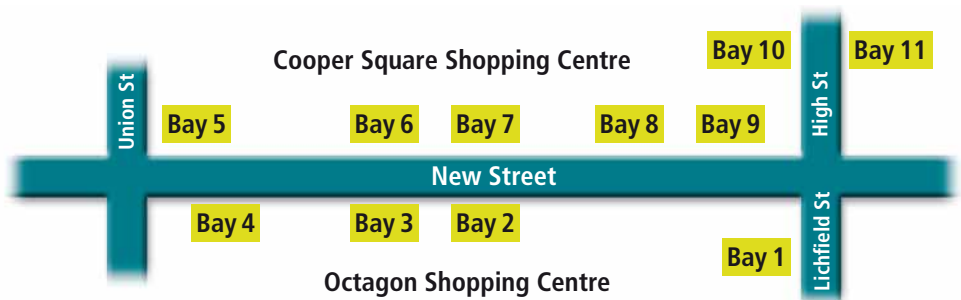

Where to catch the bus in Burton Town Centre

from 27 March 2011

| | | |
|--------------|------------|--|
| Bay 1 | | Lichfield Street - alighting point |
| Bay 2 | 2 | Horninglow, Church via Railway Station and Harper Avenue |
| | 2A | Derby Road Island via Railway Station, and Eton Road Estate |
| Bay 3 | 1 | Uttoxeter via Railway Station, Horninglow, Rolleston, Tutbury, Hatton, Foston, Sudbury and Doveridge |
| | X40 | Sinfin via Findern, Mickleover and Littleover |
| | 813 | Queens Hospital via Railway Station |
| Bay 4 | 3 | Stretton via Railway Station, Queens Hospital, Longmead Road and Beam Hill |
| | 4 | Ashby via Stanton Newhall, Midway, Swadlincote, Church Gresley, Castle Gresley, Linton, Overseal, Netherseal, Donisthorpe, Oakthorpe and Measham |
| Bay 5 | | No Arriva Midlands service from this bay |
| Bay 6 | 3 | Winshill via Bargates |
| Bay 7 | 7 | Lichfield via Branston, Barton under Needwood, Yoxall, Kings Bromley, Alrewas, Fradley and Streethay |
| | 7A | National Memorial Arboretum via Branston, Barton under Needwood and Alrewas |
| | 7E | Lichfield via Branston, Barton under Needwood, Yoxall, Kings Bromley, Alrewas, Fradley and Streethay |
| | 813 | Tamworth via Centrum 100, Alrewas and Elford |